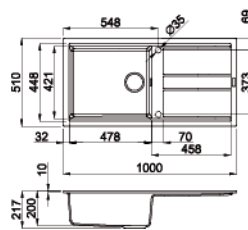

**BEST**

**Best 500**

**Built-in hole:**  
1140 x 480 mm

CAT. MODEL	BEST 500 Double Bowl With Single Drain Board
Overall Size (Inch / mm)	45.5 x 20 x 8 1160 x 510 x 200
Material	Metaltek
Colours	Aluminium & Ghisa
M.R.P. Aluminium	Rs. 39,600/-
M.R.P. Ghisa	Rs. 38,600/-

**Best 480**

**Built-in hole:**  
980 x 480 mm

CAT. MODEL	BEST 480 Single Bowl with Drain Board
Overall Size (Inch / mm)	39.5 x 20 x 8 1000 x 510 x 200
Material	Metaltek
Colours	Aluminium & Ghisa
M.R.P. Aluminium	Rs. 30,880/-
M.R.P. Ghisa	Rs. 29,880/-

**Best 475**

**Built-in hole:**  
980 x 480 mm

CAT. MODEL	BEST 475 Sink with Vegetable Bowl / Drain Board
Overall Size (Inch / mm)	39.5 x 20 x 8 1000 x 510 x 200
Material	Metaltek
Colours	Aluminium & Ghisa
M.R.P. Aluminium	Rs.37,670/-
M.R.P. Ghisa	Rs.36,670/-

**Best 450**

**Built-in hole:**  
840 x 480 mm

CAT. MODEL	BEST 450 Double Bowl Sink
Overall Size (Inch / mm)	32 x 20 x 8 860 x 510 x 200
Material	Metaltek
Colours	Aluminium & Ghisa
M.R.P. Aluminium	Rs. 33,810/-
M.R.P. Ghisa	Rs. 32,810/-