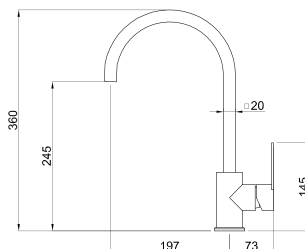

## Quadra 110

800\*  
Base  
when it starts  
the composition

**Built-in hole:**  
590 x 480 mm

CAT. MODEL	Quadra 110 Single Bowl Kitchen Sink
Overall Size (Inch / mm)	24 x 20 x 8.5 610 x 500 x 220
Material	Metaltek
Colours	Aluminium & Ghisa
M.R.P. Aluminium	Rs. 19,300/-
M.R.P. Ghisa	Rs. 18,300/-

## Blade

Lever mixer with inclined swivel spout.

Mixer hole dimensions:  
Ø 35 mm.

Aluminium Chrome

Cat. Model	Finish	MRP (Rs.)
Blade A	Aluminum	55,800/-
Blade C	Chrome	53,000/-

## Bridge

Lever mixer with swivel spout.

Mixer hole dimensions:  
Ø 35 mm.

Aluminium Chrome

Cat. Model	Finish	MRP (Rs.)
Bridge A	Aluminum	28,500/-
Bridge C	Chrome	27,500/-

## Dove Plus

Lever mixer with high swivel spout and pull-out shower.

Mixer hole dimensions:  
Ø 35 mm.

Aluminium Chrome

Cat. Model	Finish	MRP (Rs.)
Dove Plus A	Aluminum	54,500/-
Dove Plus C	Chrome	52,500/-