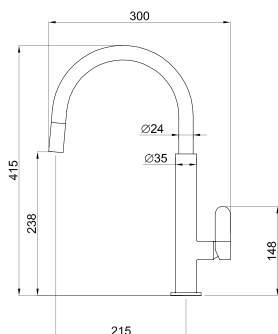

## Quadra 110

800\*  
Base  
when it starts  
the composition

**Built-in hole:**  
590 x 480 mm

CAT. MODEL	Quadra 110 Single Bowl Kitchen Sink
Overall Size (Inch / mm)	24 x 20 x 8.5 610 x 500 x 220
Material	Metaltek
Colours	Aluminium & Ghisa
M.R.P. Aluminium	Rs. 19,300/-
M.R.P. Ghisa	Rs. 18,300/-

## Blade

Lever mixer with inclined swivel spout.

Mixer hole dimensions:  
Ø 35 mm.

Aluminium Chrome

Cat. Model	Finish	MRP (Rs.)
Blade A	Aluminum	55,800/-
Blade C	Chrome	53,000/-

## Bridge

Lever mixer with swivel spout.

Mixer hole dimensions:  
Ø 35 mm.

Aluminium Chrome

Cat. Model	Finish	MRP (Rs.)
Bridge A	Aluminum	28,500/-
Bridge C	Chrome	27,500/-

## Dove Plus

Lever mixer with high swivel spout and pull-out shower.

Mixer hole dimensions:  
Ø 35 mm.

Aluminium Chrome

Cat. Model	Finish	MRP (Rs.)
Dove Plus A	Aluminum	54,500/-
Dove Plus C	Chrome	52,500/-