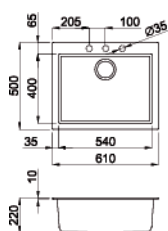

**Best 450**

**Built-in hole:**  
840 x 480 mm

CAT. MODEL	BEST 450 Double Bowl Sink
Overall Size (Inch / mm)	32 x 20 x 8 860 x 510 x 200
Material	Metaltek
Colours	Aluminium & Ghisa
M.R.P. Aluminium	Rs. 33,810/-
M.R.P. Ghisa	Rs. 32,810/-

## Quadra 130

**Built-in hole:**  
770 x 480 mm

CAT. MODEL	Quadra 130 Single Bowl Kitchen Sinks
Overall Size (Inch / mm)	31 x 20 x 8.5 790 x 500 x 220
Material	Metaltek
Colours	Aluminium & Ghisa
M.R.P. Aluminium	Rs. 25,090/-
M.R.P. Ghisa	Rs. 24,090/-

## Quadra 110

800\*  
Base  
when it starts  
the composition

**Built-in hole:**  
590 x 480 mm

CAT. MODEL	Quadra 110 Single Bowl Kitchen Sink
Overall Size (Inch / mm)	24 x 20 x 8.5 610 x 500 x 220
Material	Metaltek
Colours	Aluminium & Ghisa
M.R.P. Aluminium	Rs. 19,300/-
M.R.P. Ghisa	Rs. 18,300/-

## Blade

Lever mixer with inclined swivel spout.

Mixer hole dimensions:  
Ø 35 mm.

Aluminium Chrome

Cat. Model	Finish	MRP (Rs.)
Blade A	Aluminum	55,800/-
Blade C	Chrome	53,000/-