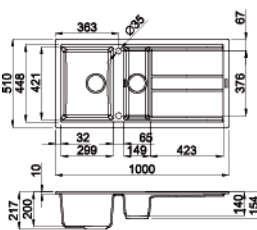

**BEST**

**Best 500**

**Built-in hole:**  
1140 x 480 mm

CAT. MODEL	BEST 500 Double Bowl With Single Drain Board
Overall Size (Inch / mm)	45.5 x 20 x 8 1160 x 510 x 200
Material	Metaltek
Colours	Aluminium & Ghisa
M.R.P. Aluminium	Rs. 39,600/-
M.R.P. Ghisa	Rs. 38,600/-

**Best 480**

**Built-in hole:**  
980 x 480 mm

CAT. MODEL	BEST 480 Single Bowl with Drain Board
Overall Size (Inch / mm)	39.5 x 20 x 8 1000 x 510 x 200
Material	Metaltek
Colours	Aluminium & Ghisa
M.R.P. Aluminium	Rs. 30,880/-
M.R.P. Ghisa	Rs. 29,880/-

**Best 475**

**Built-in hole:**  
980 x 480 mm

CAT. MODEL	BEST 475 Sink with Vegetable Bowl / Drain Board
Overall Size (Inch / mm)	39.5 x 20 x 8 1000 x 510 x 200
Material	Metaltek
Colours	Aluminium & Ghisa
M.R.P. Aluminium	Rs.37,670/-
M.R.P. Ghisa	Rs.36,670/-

**Best 450**

**Built-in hole:**  
840 x 480 mm

CAT. MODEL	BEST 450 Double Bowl Sink
Overall Size (Inch / mm)	32 x 20 x 8 860 x 510 x 200
Material	Metaltek
Colours	Aluminium & Ghisa
M.R.P. Aluminium	Rs. 33,810/-
M.R.P. Ghisa	Rs. 32,810/-