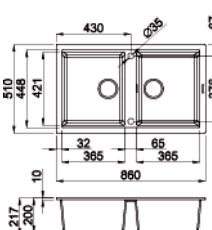

**BEST**

**Best 500**

**Built-in hole:**  
1140 x 480 mm

CAT. MODEL	BEST 500 Double Bowl With Single Drain Board
Overall Size (Inch / mm)	45.5 x 20 x 8 1160 x 510 x 200
Material	Metaltek
Colours	Aluminium & Ghisa
M.R.P. Aluminium	Rs. 39,600/-
M.R.P. Ghisa	Rs. 38,600/-

**Best 480**

**Built-in hole:**  
980 x 480 mm

CAT. MODEL	BEST 480 Single Bowl with Drain Board
Overall Size (Inch / mm)	39.5 x 20 x 8 1000 x 510 x 200
Material	Metaltek
Colours	Aluminium & Ghisa
M.R.P. Aluminium	Rs. 30,880/-
M.R.P. Ghisa	Rs. 29,880/-

**Best 475**

**Built-in hole:**  
980 x 480 mm

CAT. MODEL	BEST 475 Sink with Vegetable Bowl / Drain Board
Overall Size (Inch / mm)	39.5 x 20 x 8 1000 x 510 x 200
Material	Metaltek
Colours	Aluminium & Ghisa
M.R.P. Aluminium	Rs.37,670/-
M.R.P. Ghisa	Rs.36,670/-

**Best 450**

**Built-in hole:**  
840 x 480 mm

CAT. MODEL	BEST 450 Double Bowl Sink
Overall Size (Inch / mm)	32 x 20 x 8 860 x 510 x 200
Material	Metaltek
Colours	Aluminium & Ghisa
M.R.P. Aluminium	Rs. 33,810/-
M.R.P. Ghisa	Rs. 32,810/-