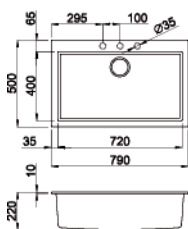

QUADRA

Quadra 130