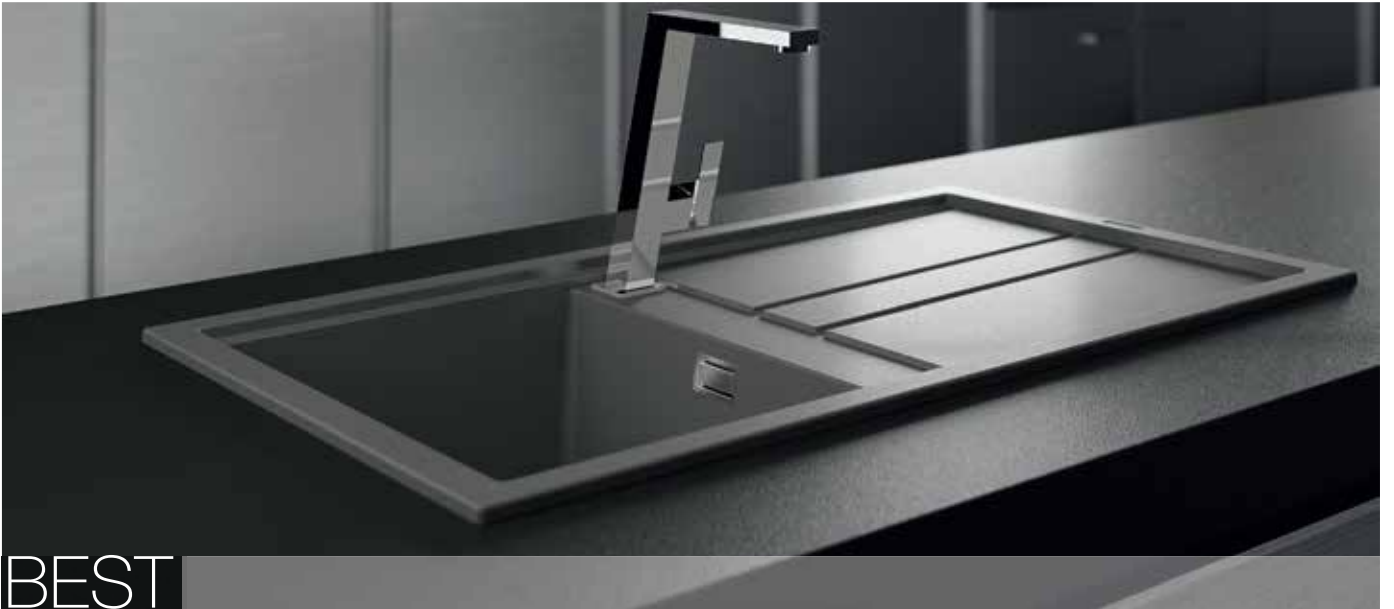

# COMPOSITE GRANITE KITCHEN SINKS

are the best products  
for design, resistance  
and color matching.

**100% MADE IN ITALY**

Metaltex Composite  
100% made  
in italy  
sinks  
granite  
Metaltex  
Composite  
granite sinks  
MADE IN ITALY  
GRANITE