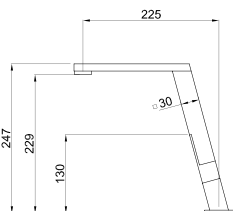

**Best 450**

**Built-in hole:**  
840 x 480 mm

CAT. MODEL	BEST 450 Double Bowl Sink
Overall Size (Inch / mm)	32 x 20 x 8 860 x 510 x 200
Material	Metaltek
Colours	Aluminium & Ghisa
M.R.P. Aluminium	Rs. 33,810/-
M.R.P. Ghisa	Rs. 32,810/-

## Quadra 110

800\*  
Base  
when it starts  
the composition

**Built-in hole:**  
590 x 480 mm

CAT. MODEL	Quadra 110 Single Bowl Kitchen Sink
Overall Size (Inch / mm)	24 x 20 x 8.5 610 x 500 x 220
Material	Metaltek
Colours	Aluminium & Ghisa
M.R.P. Aluminium	Rs. 19,300/-
M.R.P. Ghisa	Rs. 18,300/-

## Blade

Lever mixer with inclined swivel spout.

Mixer hole dimensions:  
Ø 35 mm.

Aluminium Chrome

Cat. Model	Finish	MRP (Rs.)
Blade A	Aluminum	55,800/-
Blade C	Chrome	53,000/-

## Bridge

Lever mixer with swivel spout.

Mixer hole dimensions:  
Ø 35 mm.

Aluminium Chrome

Cat. Model	Finish	MRP (Rs.)
Bridge A	Aluminum	28,500/-
Bridge C	Chrome	27,500/-