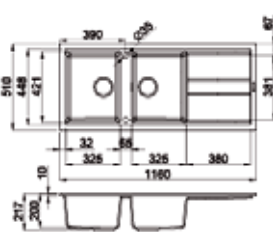

**BEST**

**Best 500**

**Built-in hole:**  
1140 x 480 mm

CAT. MODEL	BEST 500 Double Bowl With Single Drain Board
Overall Size (Inch / mm)	45.5 x 20 x 8 1160 x 510 x 200
Material	Metaltek
Colours	Aluminium & Ghisa
M.R.P. Aluminium	Rs. 39,600/-
M.R.P. Ghisa	Rs. 38,600/-

**Best 480**

**Built-in hole:**  
980 x 480 mm

CAT. MODEL	BEST 480 Single Bowl with Drain Board
Overall Size (Inch / mm)	39.5 x 20 x 8 1000 x 510 x 200
Material	Metaltek
Colours	Aluminium & Ghisa
M.R.P. Aluminium	Rs. 30,880/-
M.R.P. Ghisa	Rs. 29,880/-

**Best 450**

**Built-in hole:**  
840 x 480 mm

CAT. MODEL	BEST 450 Double Bowl Sink
Overall Size (Inch / mm)	32 x 20 x 8 860 x 510 x 200
Material	Metaltek
Colours	Aluminium & Ghisa
M.R.P. Aluminium	Rs. 33,810/-
M.R.P. Ghisa	Rs. 32,810/-