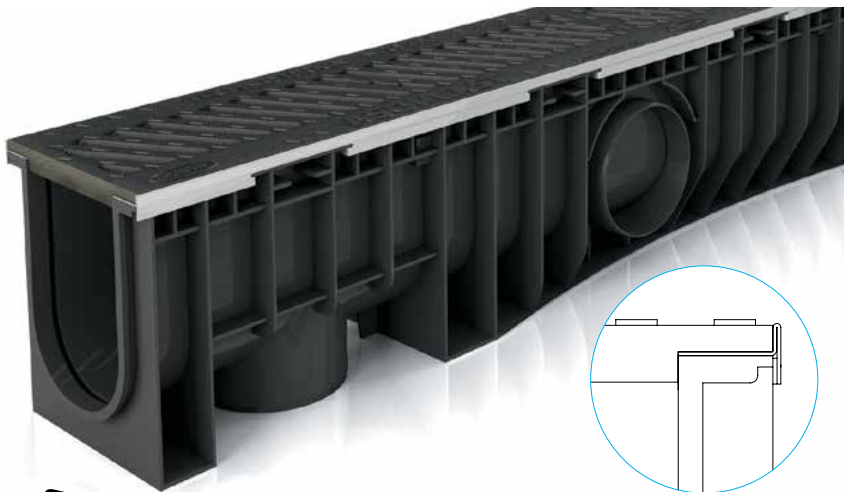

The Technodrain Neomax system is composed of:

- Channel body in PE-HD with a galvanized steel frame, 2 mm depth.
- Height of frame 7 mm.
- Can only be used on ductile iron gratings of the Neo range
- Ideal for multi-storey car parks and garage entrances
- Fastening of grating with tie bar