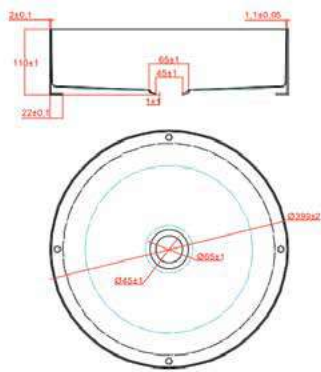

*Included matching pop-up waste