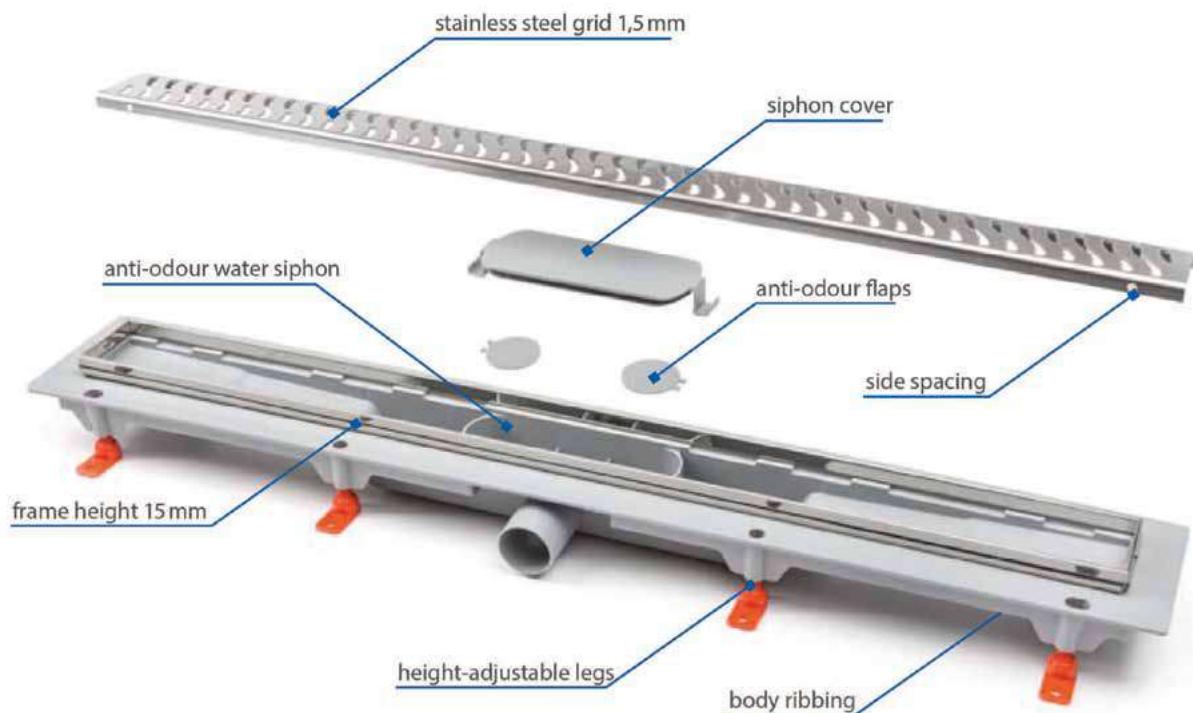

Jayna Shower Channel

A Linear Shower channel is a must for absolutely every bathroom. Due to its unique anti-odour design, low installation height, high flow rate and wide assortment of stainless steel grids, it meets requirements of demanding clients - and is an ideal solution for your bathroom.

The bottom part is made from polypropylene, the drain frame and the cover grida remade from stainless steel 304 Grade, allowing for a K3 load (upto300kg). The minimum installation height is 65mm, the drain is height- adjustable. To connect to sewage pipes 040/ 50mm. The package includes a self-adhesive water proofing membrane, adjustable spacers, nylon plugs,a plastic key to remove the stainless steel grid and the assembly instructions.

BENEFITS

- Low installation height 65mm
- Drain frame height 15mm
- Drain height adjustment between 65-125mm
- Flowrate 30-70l/min
- Combined siphon: water level and a dry flap
- Load capacity k3(300kg)
- Stainless steel 304 grid 1.5mm matt
- Dimension range 650, 750, 950mm
- Installation options: to the open space/ to the wall
- Easy dismantling when cleaning
- Option with a stainless steel frame
- Option with a grid for tiles/ marble
- Outlet option side
- Self-adhesive water proofing membrane included

Note: Kindly refer for installation guide to our Youtube channel

Scan the QR to visit our youtube channel for installation video