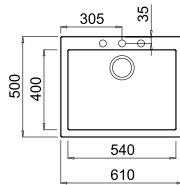

### Quadra 110

CAT. MODEL	QUADRA 110 Single Bowl Kitchen Sink
Overall Size (Inch/mm)	24 x 20 x 8.5 610 x 500 x 220
Material	Metaltek
Colors	Aluminium
MRP Aluminium	₹ 23,245/-

**Built-in hole**  
590 x 480 mm