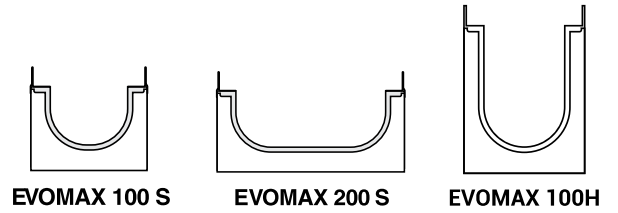

Channel Dimensions

Cat Model	Grating	Load Class	Size	L	H	LN	Hi	D1	D2	MRP (₹)
EVOMAX 100 S	Galvanized Mesh 30x10	B 125	1000	150	134	100	75	2x ø 63	1xø110	16,500
EVOMAX 200 S	Ductile Iron Grating (18 mm slot)	C 250	1000	250	134	200	75	2x ø 63	1xø110 1xø160	29,500
EVOMAX 100 H *	Polyamide Grating (18mm Slot)	C 250	1000	150	209	100	150	2x ø 110	1xø110	16,900

All sizes are in mm

JAYNA® Technodrain
ART OF QUALITY
EVOMAX