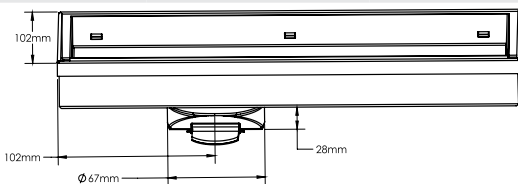

Available in side hole and centre hole possible on request.