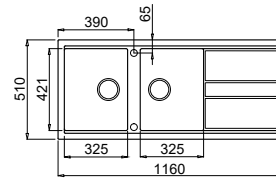

Built-in hole
1140 x 480 mm