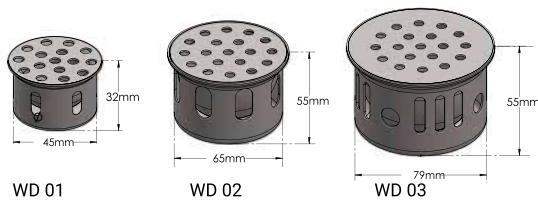

WATER DRAINER

Each shower channel is fitted with AISI-304 (18/8) grade stainless steel Water Drainer. It gives freedom from insects, cockroaches and bad odour.

*Shower Channel Customisation possible of any size on request up to 2200 mm single piece.