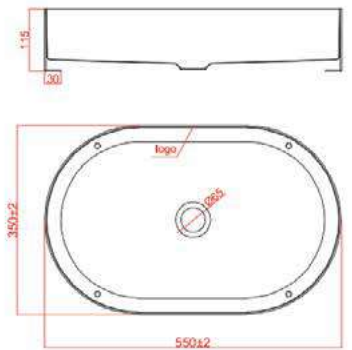

MRP : ₹		
Gold	Rose Gold	Gun Metal
37700	37700	37700

Gold

Rose Gold

Gun Metal

\*Included matching pop-up waste

**PWB 04**  
Bathroom Basin Oval

Dimensions	
Overall Size(mm)	
500 X 350 X 115mm	

Thickness	2.0 + 1.2mm
-----------	-------------