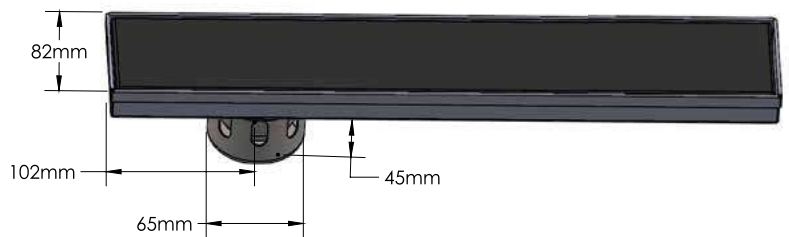

WATER DRAINER

Each shower channel is fitted with AISI-304 (18/8) grade stainless steel Water Drainer. It gives freedom from insects, cockroaches and bad odour.