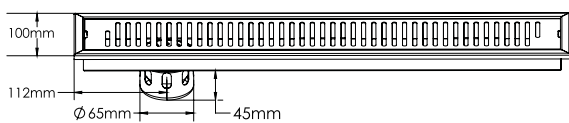

Available in side hole and centre hole possible on request.

Made from high grade AISI-304 (18/8) Stainless Steel (18% Chrome, 8% Nickel)

www.jaynasinks.com