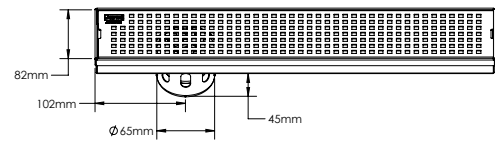

CCSC
CARTIER CORNER SHOWER CHANNEL