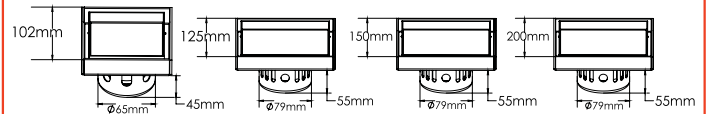

DIMENSIONS		MRP (₹)
Cat. Model	Overall Size (mm)	Matt
ASC 06	102 x 102 x 23	2,410
ASC 07	125 x 125 x 23	2,660
ASC 08	150 x 150 x 23	3,370
ASC 09	200 x 200 x 23	6,190

MAGNUM
RECTANGULAR MARBLE INSERT CHANNEL
Thickness 2.5mm