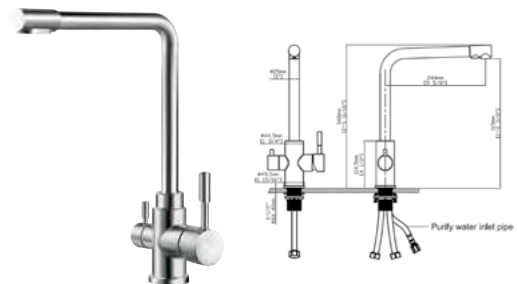

CAT. MODEL	MRP (₹)	
SF 05 AR	15,450	Orientable spout with 2 internal separated pipes. Right handle for standard mixers, left handle for RO/Drinking Water.
Finish	Satin Finish	

CAT. MODEL	MRP (₹)
SF 09 F (SATIN)	3,650
Filter Faucet For RO/ Drinking Water	