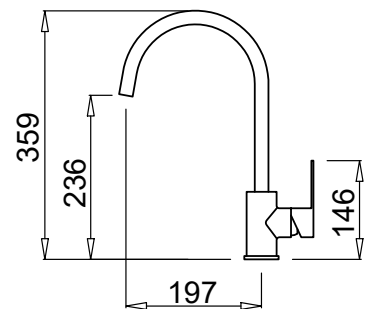

## Blade Mixer

Lever mixer with inclined swivel spout.

Mixer hole dimensions: Ø 35 mm

Cat. Model	Finish	MRP (₹)
Blade A	Aluminium	60,960/-
Blade B	Chrome	57,905/-

## Dove Plus

Lever mixer with high swivel spout and pull-out shower.

Mixer hole dimensions: Ø 35 mm

Cat. Model	Finish	MRP (₹)
Dove Plus A	Aluminium	59,540/-
Dove Plus B	Chrome	57,355/-

 <p><b>Colander 01</b></p> <p>Cat Model: AVI03001 Size: 322 x 194 x 95 mm MRP: ₹ 11,525/-</p>	 <p><b>Colander 02</b></p> <p>Cat Model: AVI03000 Size: 444 x 142 x 103 mm MRP: ₹ 11,525/-</p>	 <p><b>Basket 01</b></p> <p>Cat Model: ACI01306 Size: 444 x 292 x 82 mm MRP: ₹ 9,340/-</p>	 <p><b>Basket 02</b></p> <p>Cat Model: ACI01301 Size: 299 x 384 x 175 mm MRP: ₹ 8,245/-</p>	 <p><b>Glass Chopping Board</b></p> <p>Cat Model: ATV01002 MRP: ₹ 13,490/-</p>
--	---	---	---	---