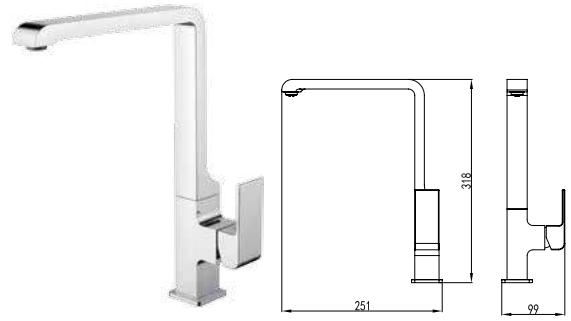

# COLLECTION International KITCHEN Faucets

Featuring Tap:  
Cat. Model - BF 08 P  
Single Lever Kitchen Pullout Mixer

CAT. MODEL	MRP (₹)
BF 01	8,030

Finish: Chrome

CAT. MODEL	MRP (₹)
BF 04	17,710

Finish: Chrome