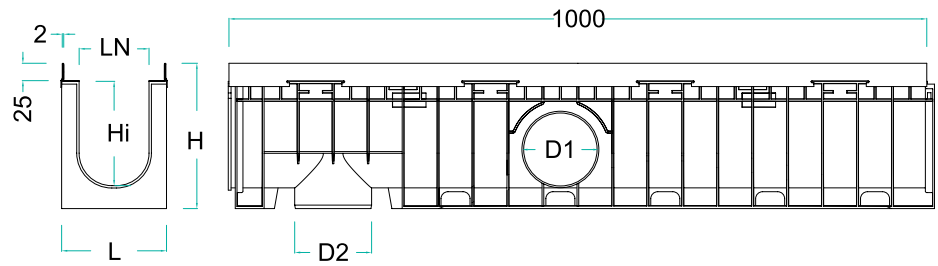

Channel Dimensions

Cat Model	Grating	Load Class	Size	L	H	LN	Hi	D1	D2	MRP (₹)
EVOMAX 100 S	Galvanized Mesh 30x10	B 125	1000	150	134	100	75	2x ø 63	1xø110	16,500
EVOMAX 200 S	Ductile Iron Grating (18 mm slot)	C 250	1000	250	134	200	75	2x ø 63	1xø110 1xø160	29,500
EVOMAX 100 H *	Polyamide Grating (18mm Slot)	C 250	1000	150	209	100	150	2x ø 110	1xø110	16,900

All sizes are in mm

JAYNA® Technodrain
ART OF QUALITY
EVOMAX