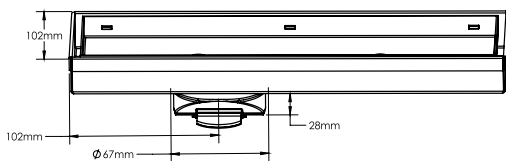

Available in side hole and centre hole possible on request.

**TESSA**  
Square tile Insert Channel Thickness: 1mm

Cat. Model	DIMENSIONS	MRP (₹)
	Overall Size (mm)	Matt
TI - 06A	102 X 102 X 25 mm	1,450
TI - 06	125 X 125 X 25 mm	1,500
TI - 07	150 X 150 X 25 mm	1,800