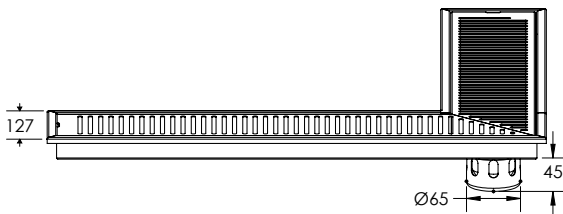

Cat. Model	DIMENSIONS	MRP (₹)
	Overall Size (mm)	Matt
CCSC 02	127 x 450 x 450	10,500
CCSC 03	127 x 600 x 600	11,600

Depth 30mm