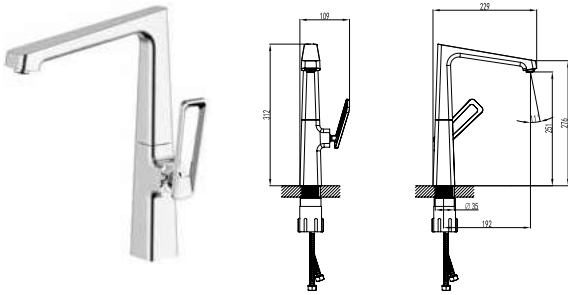

# COLLECTION International KITCHEN Faucets

Featuring Tap:  
Cat. Model - BF 08 P  
Single Lever Kitchen Pullout Mixer

CAT. MODEL	MRP (₹)
BF 01	8,030

Finish: Chrome

CAT. MODEL	MRP (₹)
BF 04	17,710

Finish: Chrome