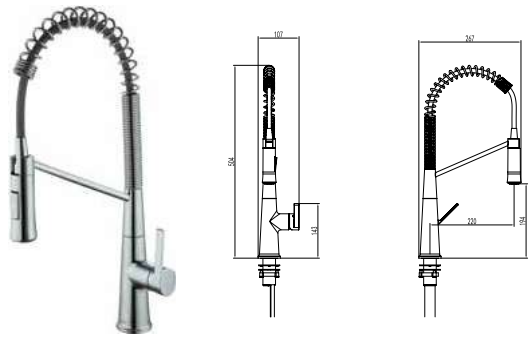

CAT. MODEL	MRP (₹)
BF 09P	21,710

Finish: Chrome
⚙️ Pullout Mixer

Note: 9-12 Ltr Flow rate shall require 3-5 bar water pressure. Pressure pump is advised.