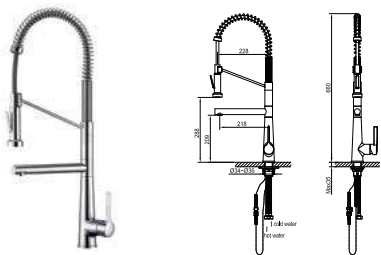

•• Pullout Mixer

CAT. MODEL	MRP (₹)
BF 16	45,150

Finish: Chrome  
•• Pullout Mixer

Black & Gold

Black & Brushed Nickle

Black & Rose Gold

Note: 9-12 Ltr Flow rate shall require 3-5 bar water pressure. Pressure pump is advised.