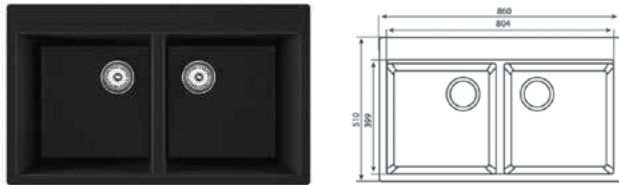

JIO 3420

CAT. MODEL	JIO 3420 Double Bowl Kitchen Sink		
Overall Size (Inch/mm)	34 x 20 x 09 860 x 510 x 225		
Material	Natural Quartz		
MRP Space Grey	16,430/-	Light Brown	16,430/-
MRP Metallic Black	17,500/-	Sky White	16,430/-
MRP Cemento Grey	17,500/-	Mocha Brown	17,500/-