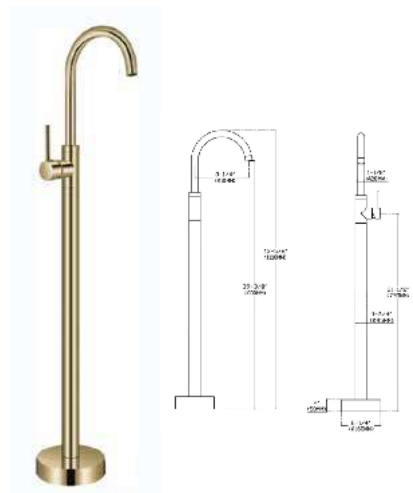

PF 04	
Floor Standing Basin Mixer	
Material	Stainless Steel

MRP : ₹	
Brush Gold	Gun Metal
48500	55500