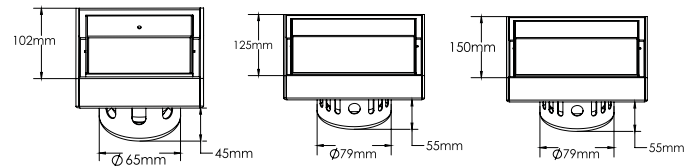

DIMENSIONS		MRP (₹)
Cat. Model	Overall Size (mm)	Matt
MSC 06	102 x 102 x 30	2,730
MSC 07	125 x 125 x 30	2,990
MSC 08	150 x 150 x 30	3,630

MARBLE/TILE INSERT
CORNER SHOWER CHANNEL Thickness 2.5mm