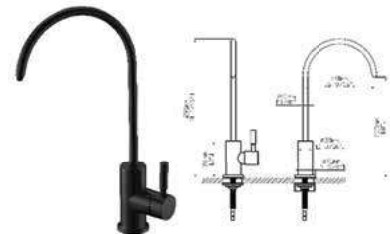

CAT. MODEL	MRP (₹)	
SF 05 AR	15,450	Orientable spout with 2 internal separated pipes. Right handle for standard mixers, left handle for RO/Drinking Water.
Finish	Satin Finish	

CAT. MODEL	MRP (₹)
SF 09 F (SATIN)	3,650
Filter Faucet For RO/ Drinking Water	