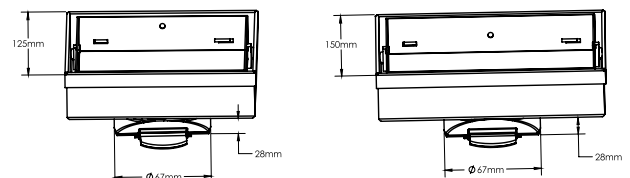

Available in side hole and centre hole possible on request.

**MARBLE / TILE INSERT**  
Square Marble / Tile Insert Channel Thickness: 1mm

Cat. Model	DIMENSIONS	MRP (₹)
	Overall Size (mm)	Matt
MI - 06A	102 X 102 X 33 mm	1,600
MI - 06	125 X 125 X 33 mm	1,700
MI - 07	150 X 150 X 33 mm	2,050