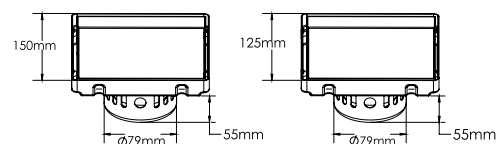

DIMENSIONS		MRP (₹)
Cat. Model	Overall Size (mm)	Matt
DSC 01	125 x 125 x 20	1,770
DSC 02	150 x 150 x 20	2,120