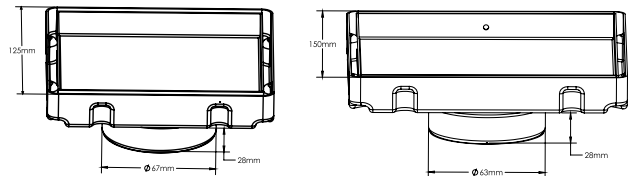

Available in side hole and centre hole possible on request.

**TESSA**  
Square tile Insert Channel Thickness: 1mm

Cat. Model	DIMENSIONS	MRP (₹)
	Overall Size (mm)	Matt
TI - 06A	102 X 102 X 25 mm	1,450
TI - 06	125 X 125 X 25 mm	1,500
TI - 07	150 X 150 X 25 mm	1,800