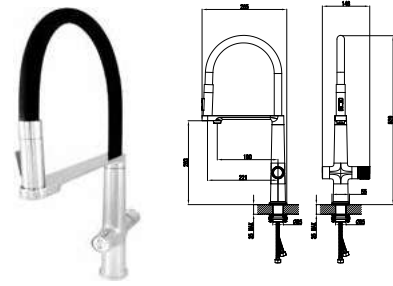

# COLLECTION

International

CAT. MODEL	MRP (₹)
BF 10R	9,920

Finish: Chrome  
With RO Filter Function

CAT. MODEL	MRP (₹)
BF 11C	27,550

Finish: Chrome

CAT. MODEL	MRP (₹)
BF 12B	34,500

Finish: Gun Metal