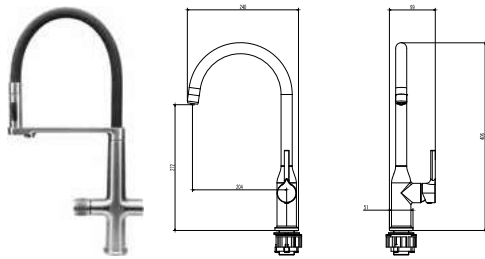

# COLLECTION

International

CAT. MODEL	MRP (₹)
BF 10R	9,920

Finish: Chrome  
With RO Filter Function

CAT. MODEL	MRP (₹)
BF 11C	27,550

Finish: Chrome

CAT. MODEL	MRP (₹)
BF 12B	34,500

Finish: Gun Metal