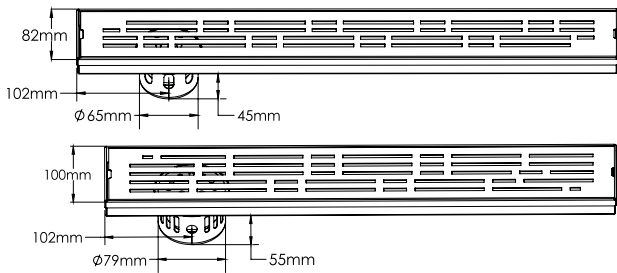

AISI 304  
18/8 STEEL

RUST  
PROOF

LIFETIME  
WARRANTY

100%  
Non-Magnetic

Featuring above is PARKER series shower channel

**PARKER**  
SHOWER CHANNEL

Cat. Model	DIMENSIONS		MRP (₹)
	Overall Size (mm)		Matt
PSC 06	82 x 300 x 25		5,860
PSC 07	82 x 450 x 25		6,740
PSC 08	82 x 600 x 25		7,630
PSC 09	82 x 750 x 25		8,640
PSC 10	82 x 1000 x 25		9,930
PSC 11	100 x 300 x 25		6,740
PSC 12	100 x 450 x 25		7,770
PSC 13	100 x 600 x 25		8,790
PSC 14	100 x 750 x 25		9,970
PSC 15	100 x 1000 x 25		11,370