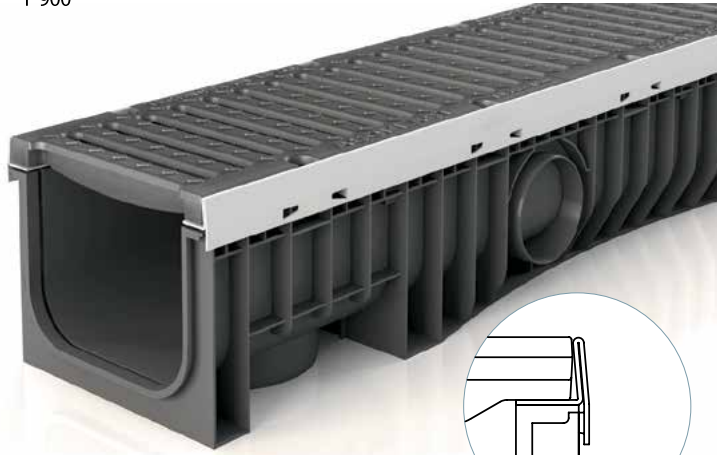

D 400 F 900

The Technodrain Exel system is composed of:

- Channel body in PE-HD with a galvanized steel frame, 4 mm depth
- Height of frame, 25 mm
- Can be used up to class F900
- Ideal for road drainage, crossings, parking and unloading areas for heavy vehicles, where the system has to support high loads linked with high crossing speeds