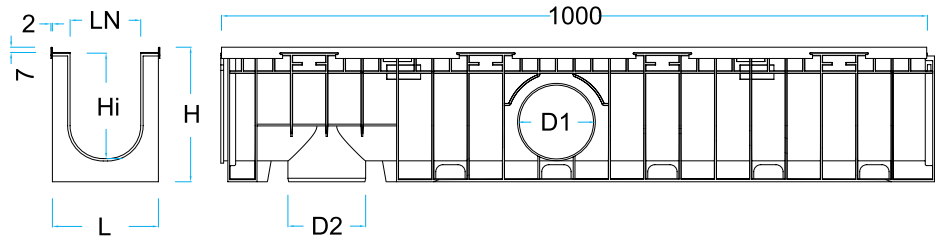

Channel Dimensions

Cat Model	Grating	Load Class	Size	L	H	LN	Hi	D1	D2	MRP (₹)
NEOMAX 100 S	Ductile Iron grating (10 mm slot)	C-250	1000	150	116	100	75	2x ø 63	1xø110	20,800
NEOMAX 100 H	Ductile Iron grating (10 mm slot)	C-250	1000	150	191	100	150	2x ø 110	1xø110	22,100

All sizes are in mm

JAYNA®
ART OF QUALITY
Technodrain
neomax