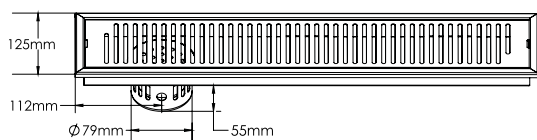

Available in side hole and centre hole possible on request.

Made from high grade AISI-304 (18/8) Stainless Steel (18% Chrome, 8% Nickel)

www.jaynasinks.com