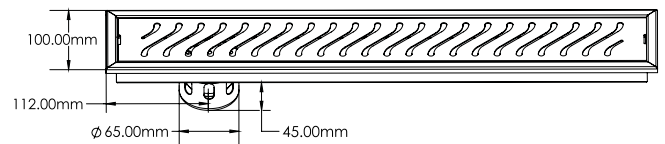

CARTIER
SHOWER CHANNEL

Cat. Model	DIMENSIONS		MRP (₹)
	Overall Size (mm)		Matt
CSC 06	100 x 300 x 30		5,360
CSC 07	100 x 450 x 30		6,190
CSC 08	100 x 600 x 30		7,010
CSC 09	100 x 800 x 30		7,950
CSC 10	100 x 1000 x 30		9,140
CSC 11	125 x 300 x 30		5,780
CSC 12	125 x 450 x 30		6,710
CSC 13	125 x 600 x 30		7,550
CSC 14	125 x 800 x 30		8,480
CSC 15	125 x 1000 x 30		9,660
CSC 16	150 x 600 x 30		9,060
CSC 17	150 x 1000 x 30		11,640
CSC 21	125 x 1200 x 30		12,760
CSC 22	125 x 1500 x 30		15,910
CSC 23	125 x 2000 x 30		21,250
CSC 24	150 x 1500 x 30		19,060