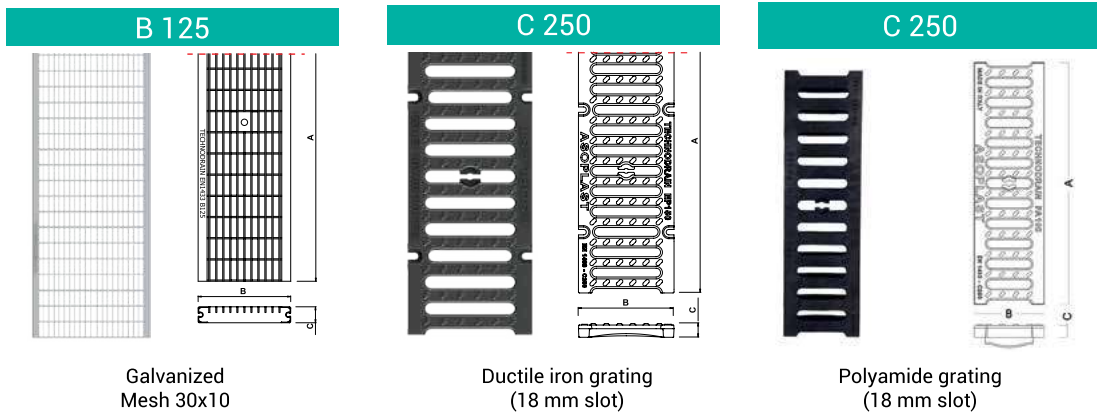

All sizes are in mm

**JAYNA®** Technodrain  
ART OF QUALITY  
**EVOMAX**

\*On Request

The Technodrain Neomax system is composed of:

- Channel body in PE-HD with a galvanized steel frame, 2 mm depth.
- Height of frame 7 mm.
- Can only be used on ductile iron gratings of the Neo range
- Ideal for multi-storey car parks and garage entrances
- Fastening of grating with tie bar