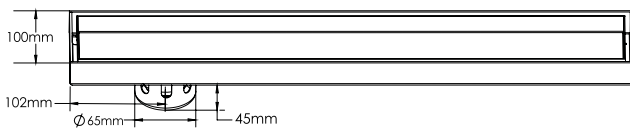

DIMENSIONS		MRP (₹)
Cat. Model	Overall Size (mm)	Matt
MSC 01	100 x 600 x 30	10,800
MSC 02	100 x 750 x 30	12,130
MSC 03	100 x 1000 x 30	14,440

MAGNUM Square
MARBLE INSERT CHANNEL
Thickness 2.5mm