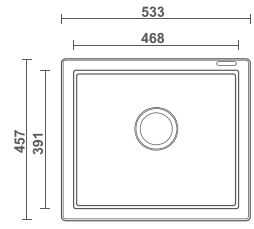

JIO 2118

CAT. MODEL	JIO 2118 Single Bowl Kitchen Sink		
Overall Size (Inch/mm)	21 x 18 x 08 533 x 457 x 200		
Material	Natural Quartz		
MRP Space Grey	8,025/-	Light Brown	8,025/-
MRP Metallic Black	8,245/-	Sky White	8,025/-
MRP Cemento Grey	8,245/-	Mocha Brown	8,245/-