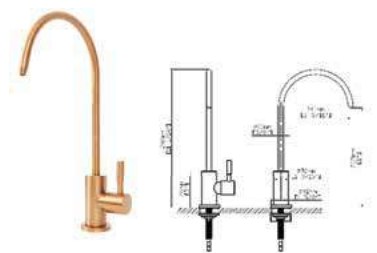

CAT. MODEL	MRP (₹)
SF 09 F (ROSE GOLD)	5,500
Filter Faucet For RO/ Drinking Water	

Note: 9-12 Ltr Flow rate shall require 3-5 bar water pressure. Pressure pump is advised.