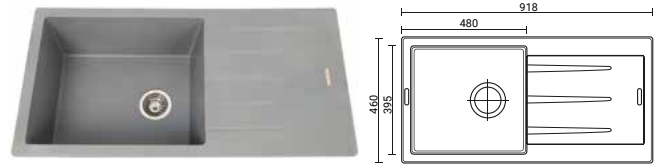

JIO 3618

CAT. MODEL	JIO 3618 Single Bowl Kitchen Sink with Drain Board		
Overall Size (Inch/mm)	36 x 18 x 09 918 x 460 x 228		
Material	Natural Quartz		
MRP Space Grey	13,955/-	Light Brown	13,955/-
MRP Metallic Black	14,300/-	Sky White	13,955/-
MRP Cemento Grey	14,300/-	Mocha Brown	14,300/-