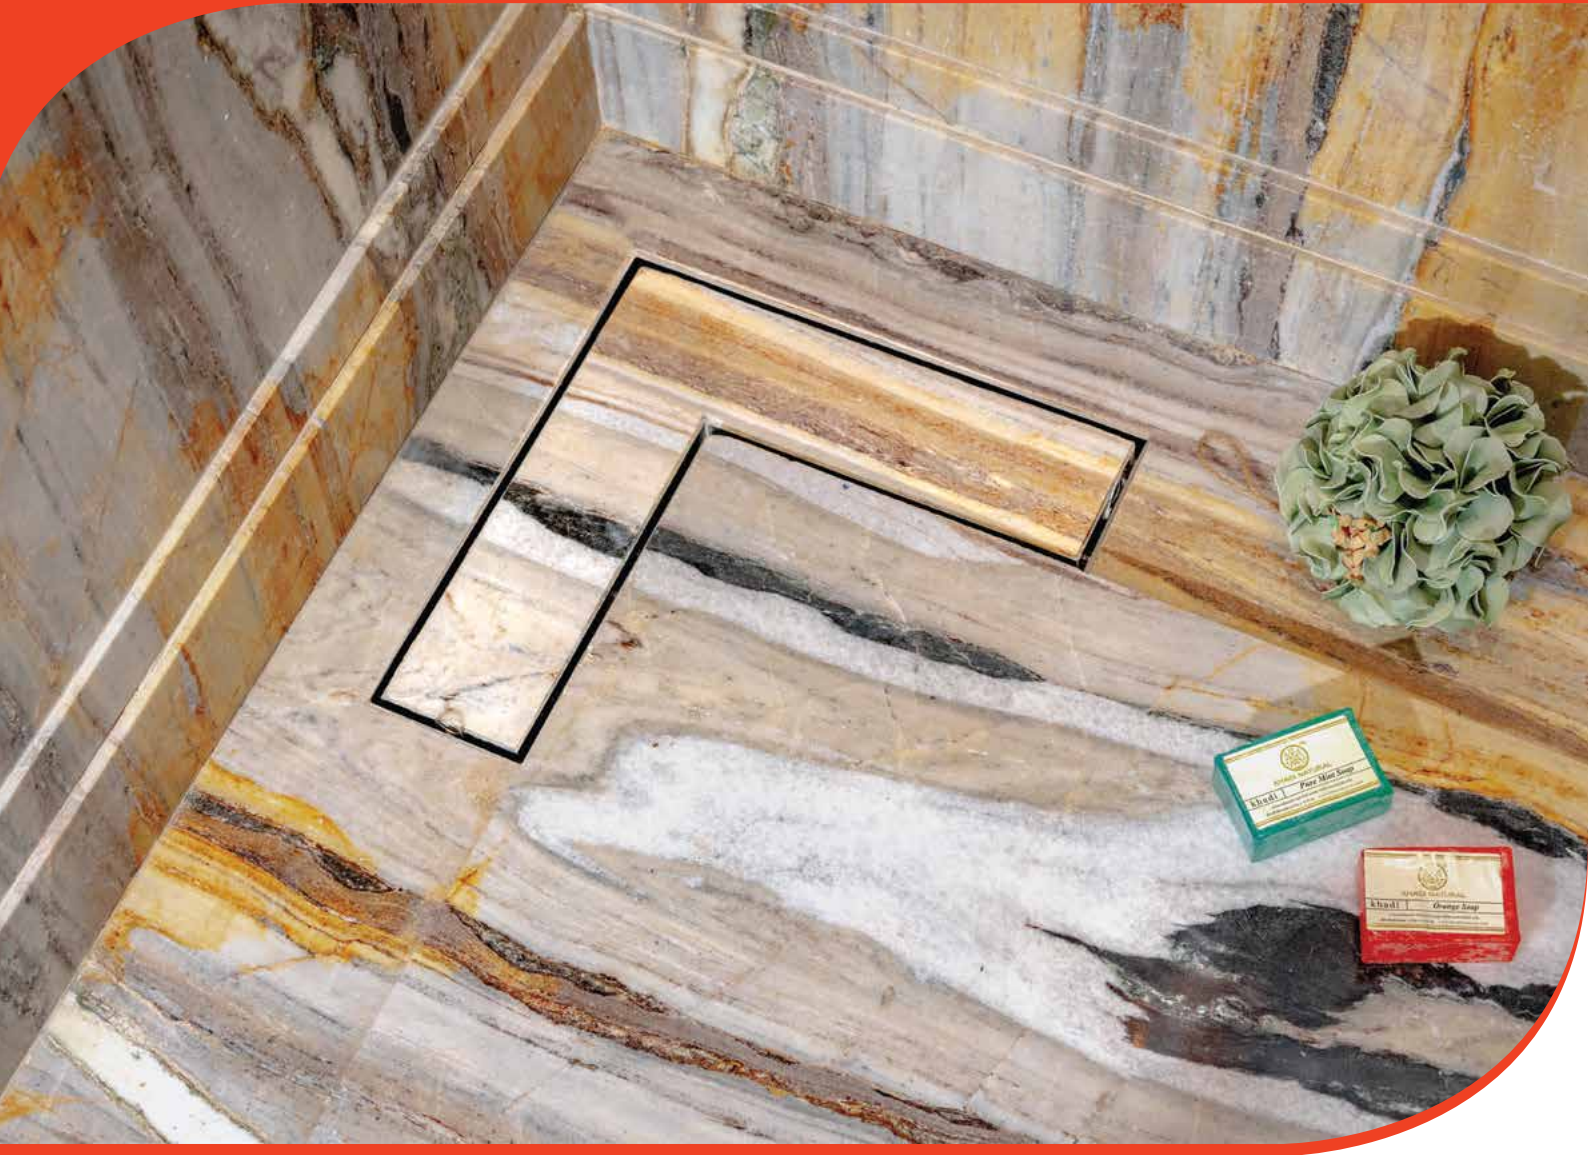

SHOWER Channels

AISI 304
18/8 STEEL | RUST
PROOF | LIFETIME
WARRANTY | 100%
Non-Magnetic

Jayna Shower Channels are available in various models. Each model comes in different lengths. These channels are specially designed for your requirements. Thanks to sophisticated technology and intelligent details, plumbers can easily install. Discover the exclusive world of JAYNA

Features-

- Easy to install & clean
- No more insect menace
- Prevents choking of drain and bad odour. Ideal for bathrooms, homes, malls, hotels.
- Sizes available from 300mm to 1000mm and above
- Customised sizes also available as per requirement
- Drainer is provided along with each Shower Channel