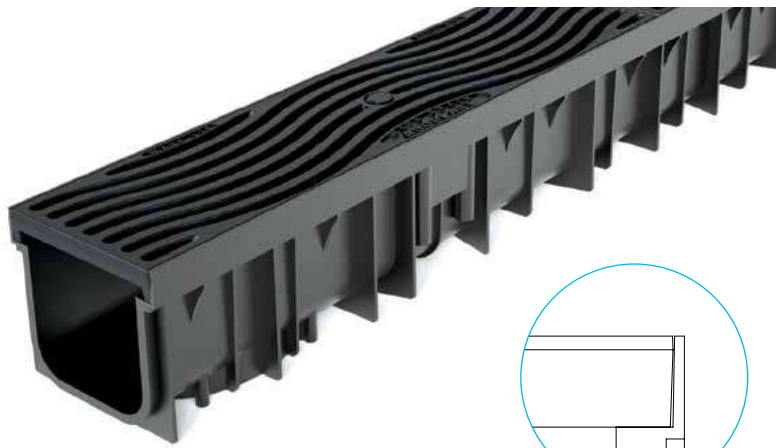

B 125

**Wavedrain 110 is composed of:**

- PE-PP channel body with integrated protection edges high 20 mm.
- Wide range of gratings from A15 to B125.
- HDPE fixing bars for gratings.
- Perfect for residential construction, gardens and sports installations.