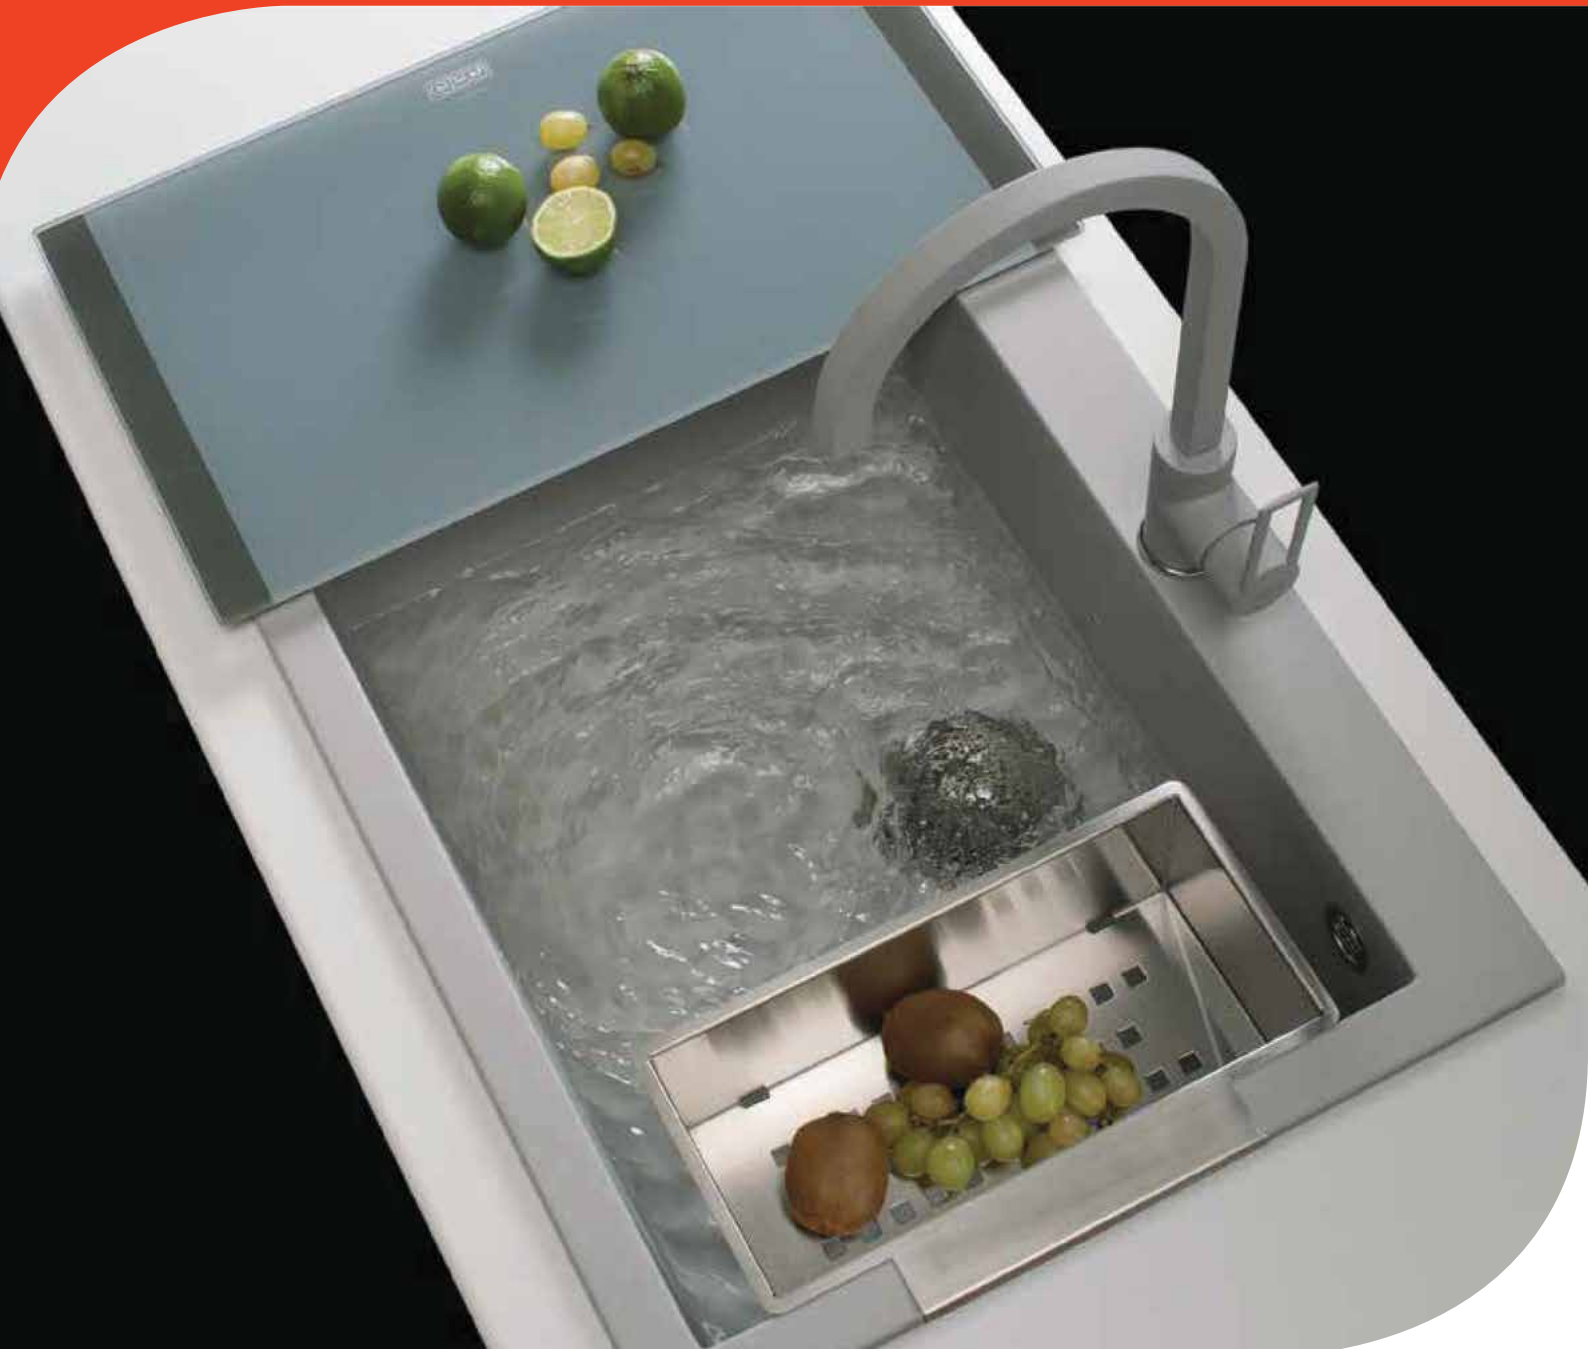

INDEX

Quartz Collection Elleci	6-7
Mixer Collection	8-9
Quartz Collection JIO	10-15
304 Stainless Steel Faucets	16-17
Kitchen Faucets Single Lever-Brass	18-21
Collection International	22-41
Combo Series	22-25
PVD Collection	26-27
Noble Square Series	28-31
Regal Series	32-33
Square R-10 Series	34-35
Square Series	36-38
Designo Series	39-41
Accessories	42-43
Signature Collection	44-55
Spartan / Oracle	44-45
Galaxy	46-47
Jupiter	48-49
Apollo	50
Mercury/ Mars/ Venus	51
Jubilee	52
Symphony / Zodiac	53
Atlas/ Crown	54
Janitor/Pluto/ Neptune	55
Sanitary Essentials	56-57
Hospital Equipments (New)	58-61
Accessories	62
Pelican Wash Basins	63-65
Smart Series Linear Shower Channel	66-70
Smart Series	71
Glass Shower Channel	72-73
PVD Shower Channels	74-75
Tessa Tile Insert	76-77
Shower Channel	78-83
Floor Drain / Gratings	84-95
King/ Regular/Classic/Flora/Neon/Elegant/Premium/Aspire	84-87
Magic / Garnet / Lotus	88
Wonder / New Heavy Gratings/ Clean out Heavy/Clean Out Big	89
Gratings	90-92
Topaz Gold/ Rain Roof Drainer/ Stainless Steel Parapet Drain	93
Opal Grating / Opal Gold	94
Hydro/ Rain Water Drainage Cover/ Stainless Steel Parapet Drain	95
Access Cover/ Commercial Kitchen Floor Drain/Indus King/Modular Box Channel	96
RIO Series SS 430	97
Manhole Cover/Extra Heavy Manhole Cover/Access Cover/Trench Cover	98-100
Bath Accessories	101-110
Rack Bolt/ Brass Bottle Trap/ Bottle Trap Pipe/Teflon Tape	101-102
Waste Coupling Brass/waste coupling long thread/Waste coupling dome thread	103
Health Faucets/ Jet Spray/ Hoses	104
Extension Nipples/ Flanges	105
Angle Valve / Bottle trap (Brass)	106
Stainless Steel 304 Electric Heated Towel Rail	107
Stainless Steel 304 Grab Bar	108
Soap Dispenser / Tissue Dispenser	109
Hand Dryer/ Baby Changing Station/Shower Seat	110
JaynaTechnodrain	111-116
Luxe Collection PVD	117-127

Scan to Download
the Catalogue

Quartz Collection

JAYNA
STATE OF THE FINE ART

Composite Granite Sinks
are the best products for design,
resistance and colour matching

Impact
Resistance

UV
Protection

Anti-Bacterial
Protection

Thermic Shock
Resistance

Colours
Available

Aluminium

Ghisa