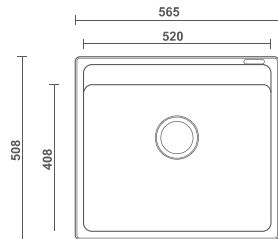

JIO 2220

CAT. MODEL	JIO 2220 Single Bowl Kitchen Sink		
Overall Size (Inch/mm)	22 x 20 x 08 565 x 508 x 200		
Material	Natural Quartz		
MRP Space Grey	10,305/-	Light Brown	10,305/-
MRP Metallic Black	10,925/-	Sky White	10,305/-
MRP Earthy Brown	10,305/-	Mocha Brown	10,925/-
MRP Cemento Grey	10,925/-