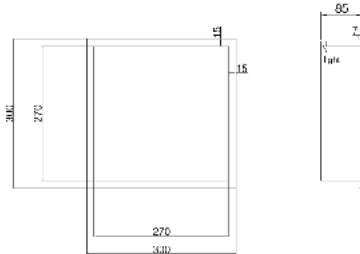

## PWN 300

PVD Wall Niche

Dimensions	
Overall Size(mm)	Wall Cutout size
300 X 300 X 85mm	277 x 287 x 125mm

MRP : ₹		
<b>Gold</b>	<b>Rose Gold</b>	<b>Gun Metal</b>
20350	20350	20350

Gold

Rose Gold

Gun Metal