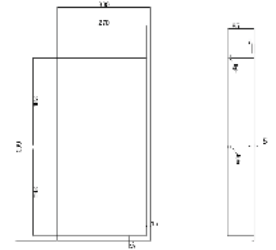

PVD
Wall Niche

(Made with H-edge Technology with in-built lightning system)

PWN 600V

PVD Wall Niche

Dimensions	
Overall Size(mm)	Wall Cutout size
300 X 600 X 85mm	277 x 587 x125mm

MRP : ₹		
Gold	Rose Gold	Gun Metal
29300	29300	29300