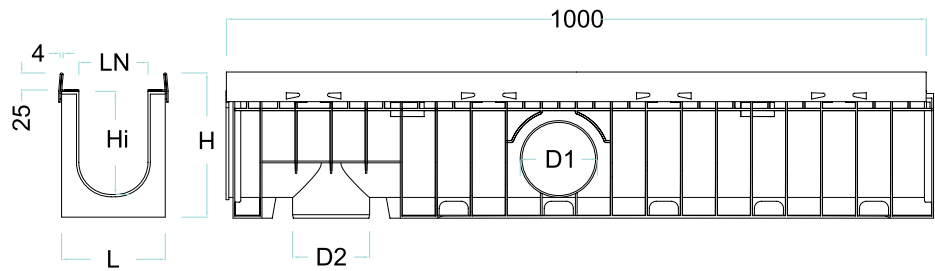

Cat Model	Grating	Load Class	Size	L	H	LN	Hi	D1	D2	MRP (₹)
EXEL 100 S *	Ductile Iron Grating (18 mm Slot)	D400	1000	150	135	100	75	2x ø 63	1xø110	25,900
EXEL 100 H *	Ductile Iron Grating (18 mm Slot)	F900	1000	150	210	100	150	2x ø 110	1xø110	29,900

All sizes are in mm

JAYNA®
ART OF QUALITY
Technodrain
EXEL