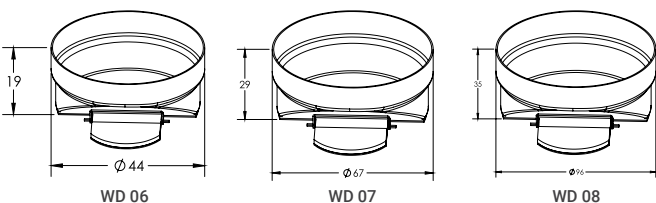

WATER DRAINER

*Shower Channel Customisation possible of any size on request up to 2200 mm single piece.