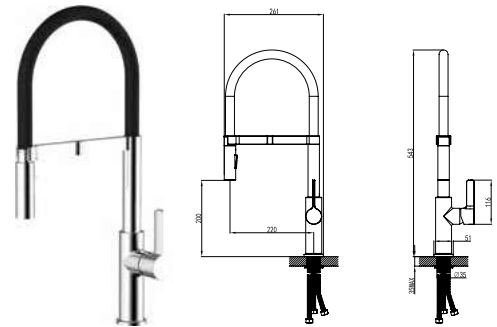

CAT. MODEL	MRP (₹)
BF 06R	20,100

Finish: Chrome
⚙️ Mixer with RO Filter Water