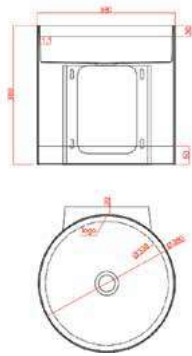

PWB 07
Bathroom Basin Round (Wall Mounted)

Dimensions	
Overall Size(mm)	Depth of Basin
Ø 380 X 380 X 380mm	100mm

Thickness	1.2 + 1.1mm

MRP : ₹		
Gold	Rose Gold	Gun Metal
60700	60700	60700

*Included matching pop-up waste