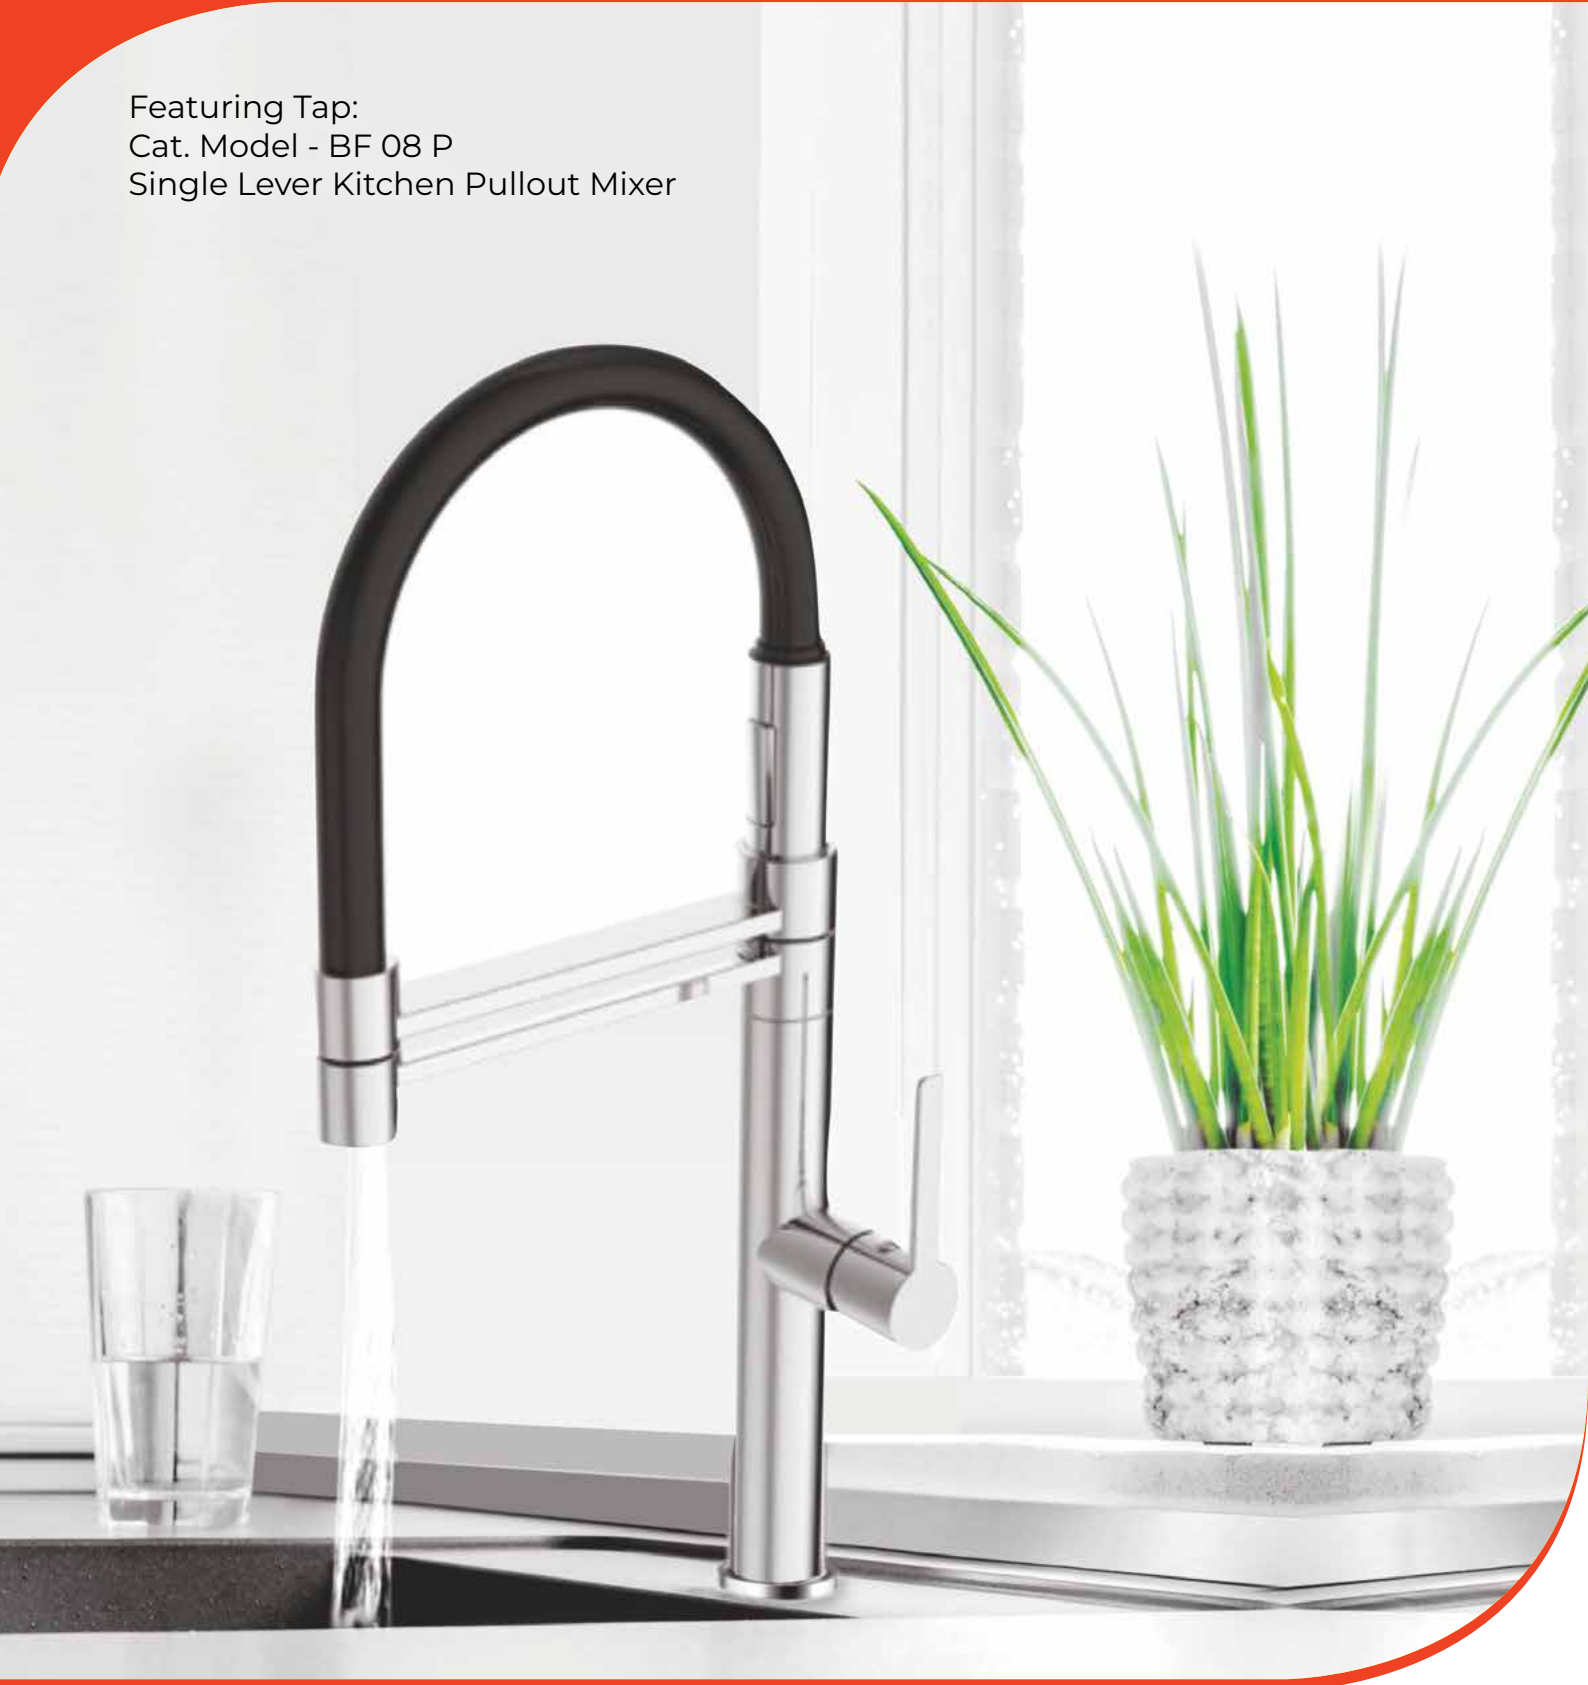

COLLECTION International KITCHEN Faucets

Featuring Tap:
Cat. Model - BF 08 P
Single Lever Kitchen Pullout Mixer