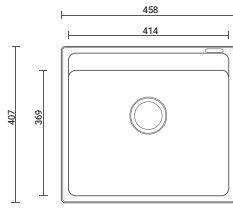

JIO 1816

CAT. MODEL	JIO 1816 Single Bowl Kitchen Sink		
Overall Size (Inch/mm)	18 x 16 x 08 457 x 407 x 200		
Material	Natural Quartz		
MRP Space Grey	7,040/-	Light Brown	7,040/-
MRP Metallic Black	7,350/-	Sky White	7,040/-
MRP Cemento Grey	7,350/-	Mocha Brown	7,350/-