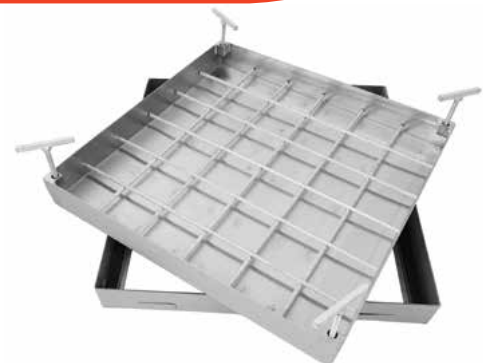

BENEFITS OF SS MANHOLE COVERS:-

- Convenient to installation and inspection.
- Overcomes the problem of ringing of the original Manhole cover.
- SS Manhole covers are corrosion resistant.
- It is not only moisture proof, acid and alkali resistant but also a long service providing product.
- Suitable for B125 Load Class up to 12.5 tonnes