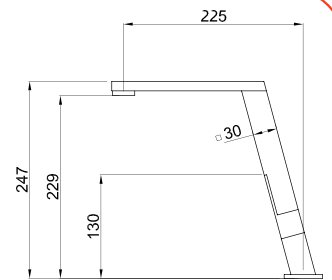

## Blade Mixer

Lever mixer with inclined swivel spout.

Mixer hole dimensions: Ø 35 mm

Cat. Model	Finish	MRP (₹)
Blade A	Aluminium	60,960/-
Blade B	Chrome	57,905/-