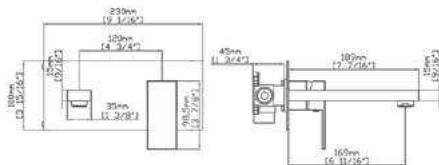

PF 02	
Wall Mounted Single lever basin Mixer	
Material	Brass

MRP : ₹		
Brush Gold	Rose Gold	Gun Metal
23800	29400	29350