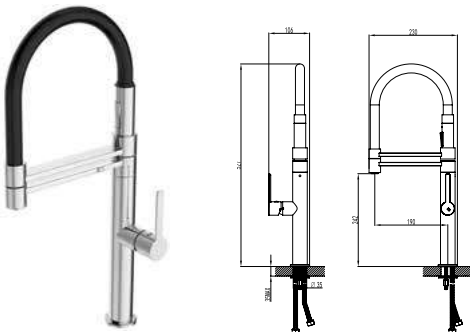

CAT. MODEL	MRP (₹)
BF 08P	21,735

Finish: Chrome
⚙️ Pullout Mixer