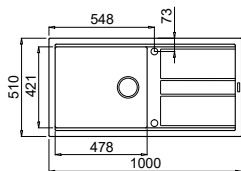

Built-in hole
980 x 480 mm