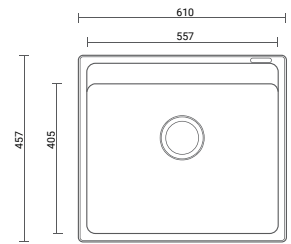

JIO 2418

CAT. MODEL	JIO 2418 Single Bowl Kitchen Sink		
Overall Size (Inch/mm)	24 x 18 x 08 610 x 457 x 200		
Material	Natural Quartz		
MRP Space Grey	8,300/-	Light Brown	8,300/-
MRP Metallic Black	8,750/-	Sky White	8,300/-
MRP Cemento Grey	8,750/-	Mocha Brown	8,750/-