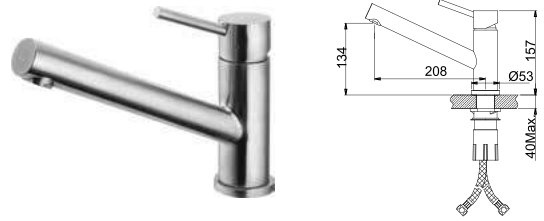

CAT. MODEL	MRP (₹)
SF 02	9,705
Finish	Satin Finish