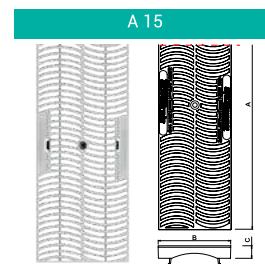

All sizes are in mm

Slotted Stainless Steels 304

Slotted Galvanized Steel

Galvanized Mesh 30x10

HD-PE

\*On Request

B 125 C 250

**evomax**