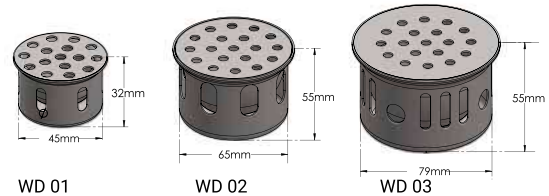

WATER DRAINER

Each shower channel is fitted with AISI-304 (18/8) grade stainless steel Water Drainer. It gives freedom from insects, cockroaches and bad odour.