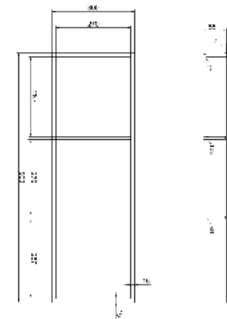

PWN 900V

PVD Wall Niche

Dimensions	
Overall Size(mm)	Wall Cutout size
300 x 900 x 85mm	277 x 887 x 125mm

MRP : ₹	
Gold	Gun Metal
34800	34800

Featuring:
PWN 900V Wall Niche