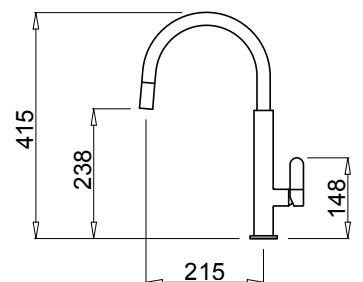

## Blade Mixer

Lever mixer with inclined swivel spout.

Mixer hole dimensions: Ø 35 mm

Cat. Model	Finish	MRP (₹)
Blade A	Aluminium	60,960/-
Blade B	Chrome	57,905/-

## Bridge Mixer

Lever mixer with swivel spout.

Mixer hole dimensions: Ø 35 mm

Cat. Model	Finish	MRP (₹)
Bridge B	Chrome	30,045/-

## Dove Plus

Lever mixer with high swivel spout and pull-out shower.

Mixer hole dimensions: Ø 35 mm

Cat. Model	Finish	MRP (₹)
Dove Plus A	Aluminium	59,540/-
Dove Plus B	Chrome	57,355/-

 <p><b>Colander 01</b></p> <p>Cat Model: AVI03001 Size: 322 x 194 x 95 mm MRP: ₹ 11,525/-</p>	 <p><b>Colander 02</b></p> <p>Cat Model: AVI03000 Size: 444 x 142 x 103 mm MRP: ₹ 11,525/-</p>	 <p><b>Basket 01</b></p> <p>Cat Model: ACI01306 Size: 444 x 292 x 82 mm MRP: ₹ 9,340/-</p>	 <p><b>Basket 02</b></p> <p>Cat Model: ACI01301 Size: 299 x 384 x 175 mm MRP: ₹ 8,245/-</p>	 <p><b>Glass Chopping Board</b></p> <p>Cat Model: ATV01002 MRP: ₹ 13,490/-</p>
--	---	---	---	---