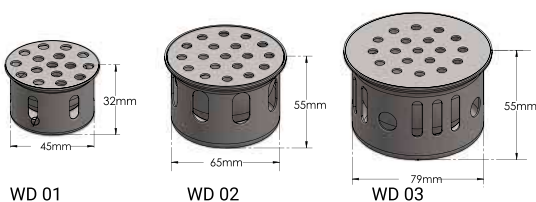

WATER DRAINER

Each shower channel is fitted with AISI-304 (18/8) grade stainless steel Water Drainer. It gives freedom from insects, cockroaches and bad odour.