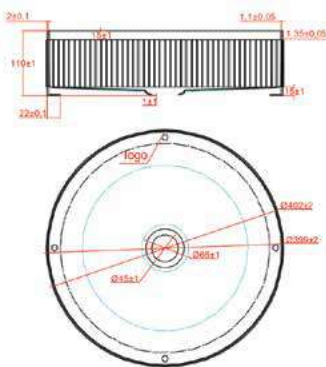

Dimensions	
Overall Size(mm)	
Ø 400 X 400 X 110mm	

Thickness	1.35 + 2.0 + 1.1mm
-----------	--------------------

MRP : ₹		
Gold	Rose Gold	Gun Metal
46100	46100	46100

Gold

Rose Gold

Gun Metal

\*Included matching pop-up waste