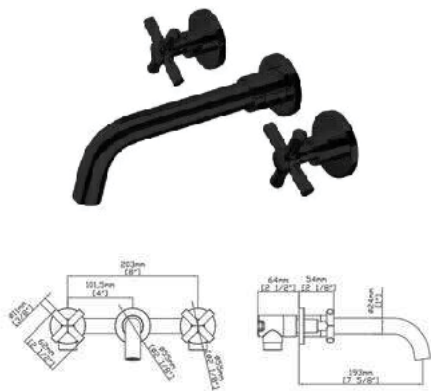

PF 03	
Wall Mounted Two Way Basin Mixer	
Material	Brass

MRP : ₹	
Brush Gold	Gun Metal
22000	26100