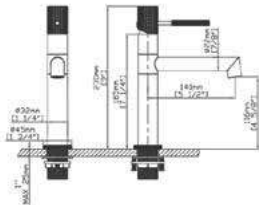

PF 01	
Long Body basin Mixer with knurling design	
Material	Stainless Steel

MRP : ₹	
Brush Gold	Gun Metal
19250	22300