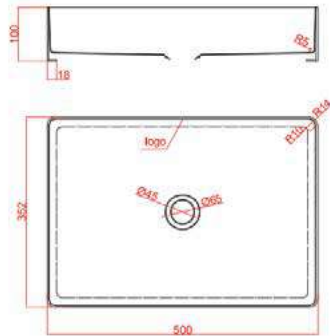

PVD
Bathroom Basin

Featuring:
PWB 03 in gold finish
PF 01 in gun metal finish

PWB 03
Bathroom Basin Rectangle

Dimensions	
Overall Size(mm)	
500 X 352 X 100mm	

Thickness	3.0 + 1.0mm

MRP : ₹		
Gold	Rose Gold	Gun Metal
37700	37700	37700

*Included matching pop-up waste