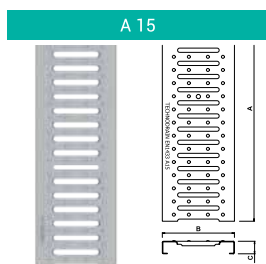

Technodrain
EVO

JAYNA
ART OF QUALITY

Cat Model	Grating	Load Class	Size	L	H	LN	Hi	D1	D2	MRP (₹)
EVO 100 S (A)	Slotted Stainless steel 304	A 15	1000	150	133	100	75	2x ø 63	1xø110	13,500
EVO 100 S (B)	Slotted Galvanized Steel	A 15	1000	150	133	100	75	2x ø 63	1xø110	5,500
EVO 100 S (C)	Galvanized Mesh 30 X 10	B 125	1000	150	133	100	75	2x ø 63	1xø110	12,800
EVO 100 S (D) *	HD-PE	A 15	1000	150	133	100	75	2x ø 63	1xø110	4,850

All sizes are in mm

Slotted Stainless Steels 304