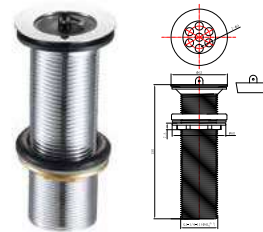

CAT. MODEL	Description	Chrome
WLT 02	6" Basin Waste with 7 Holes and Brass Nut, Full Thread	1425