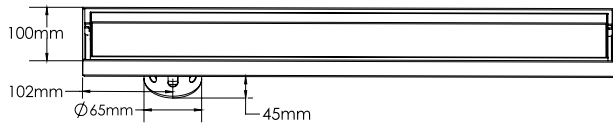

DIMENSIONS		MRP (₹)
Cat. Model	Overall Size (mm)	Matt
ASC 01	100 x 200 x 23	5,300
ASC 02	100 x 300 x 23	7,300
ASC 03	100 x 450 x 23	8,830
ASC 04	100 x 600 x 23	10,010
ASC 05	100 x 800 x 23	11,190
ASC 05A	100 x 1000 x 23	12,730

ARDEN
SQUARE TILE INSERT
Thickness 2.5mm