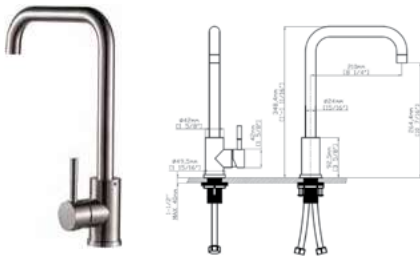

304 Stainless Steel Faucets

(Single Lever Kitchen Mixers- International Satin Finish)

CAT. MODEL	MRP (₹)
SF 01 A	9,150
Finish	Satin Finish