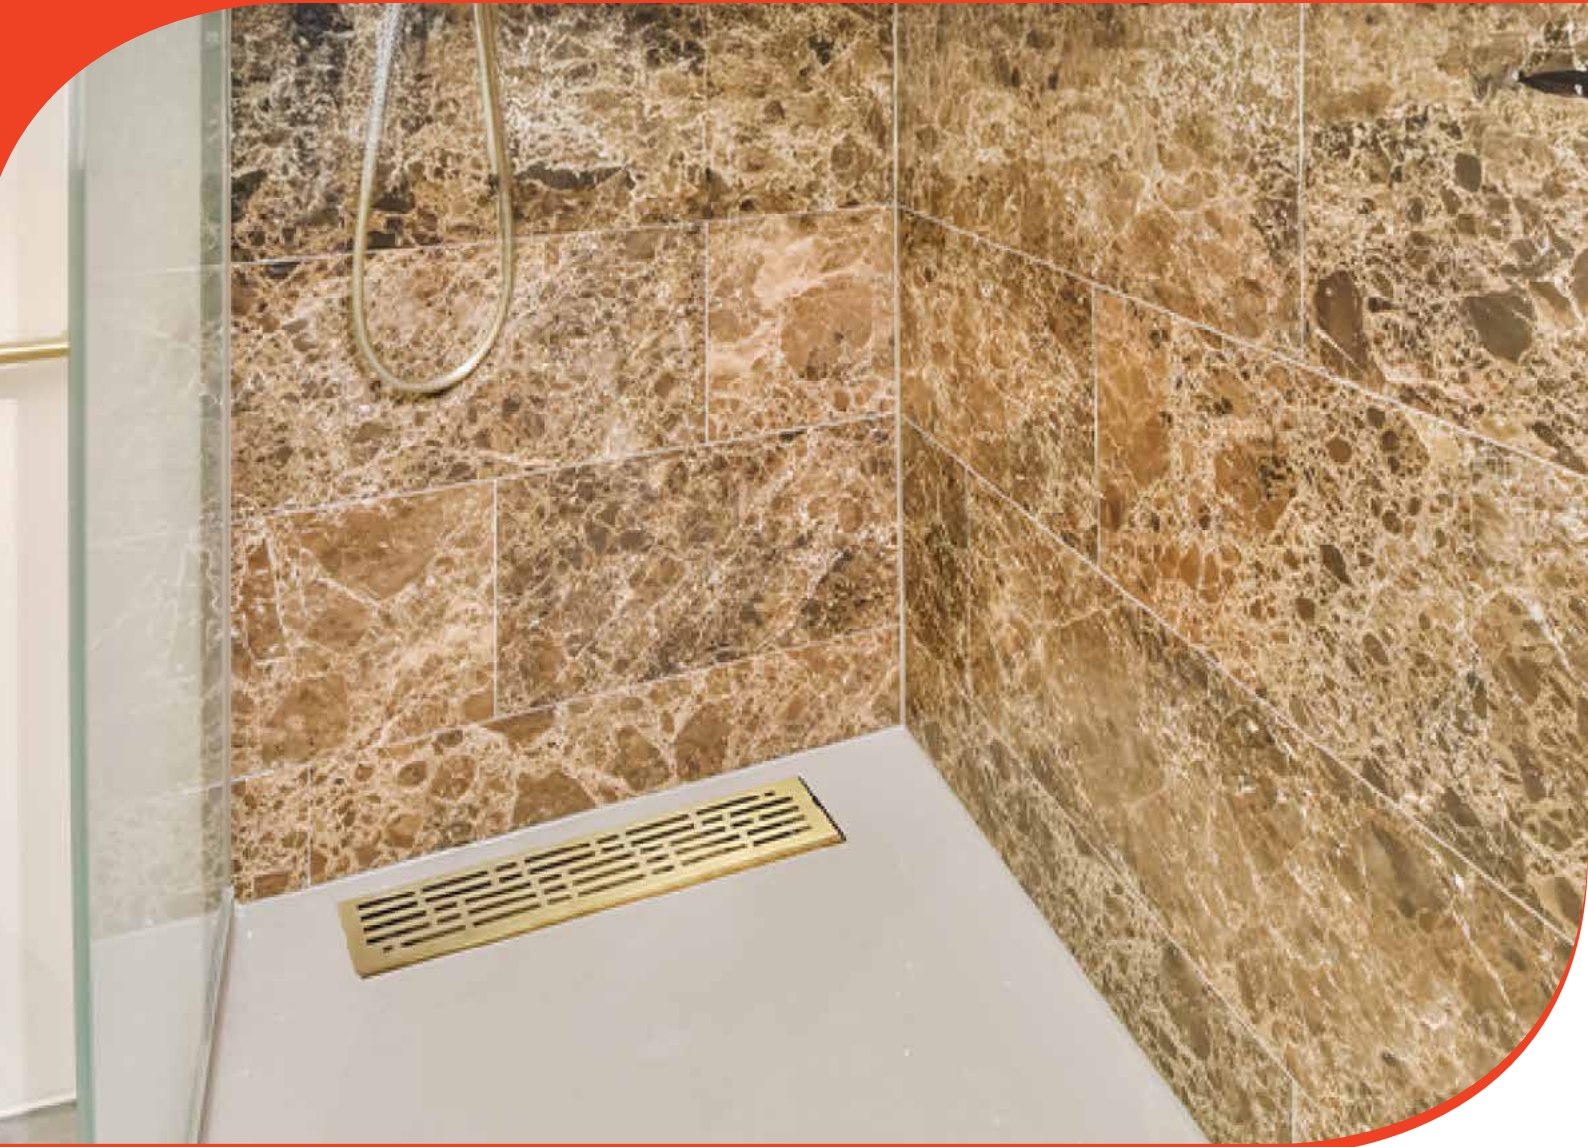

PVD Shower Channels

AISI 304
18/8 STEEL | RUST
PROOF | PVD