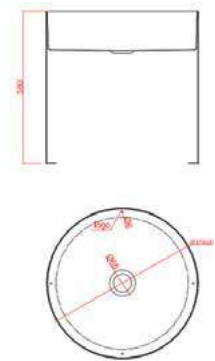

PWB 08
Bathroom Basin Round

Dimensions	
Overall Size(mm)	Depth of Basin
Ø 380 X 380 X 380mm	100mm

Thickness	1.2 + 1.1mm

MRP : ₹		
Gold	Rose Gold	Gun Metal
55800	55800	55800

*Included matching pop-up waste