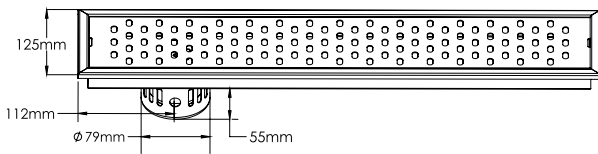

Cat. Model	DIMENSIONS	MRP (₹)
	Overall Size (mm)	Matt
USC 01	125 x 300 x 30	5,780
USC 02	125 x 450 x 30	6,710
USC 03	125 x 600 x 30	7,550
USC 04	125 x 800 x 30	8,480
USC 05	125 x 1000 x 30	9,660

QUADRO
SHOWER CHANNEL

Cat. Model	DIMENSIONS	MRP (₹)
	Overall Size (mm)	Matt
QSC 02	82 x 450 x 25	7,750
QSC 03	82 x 600 x 25	9,520