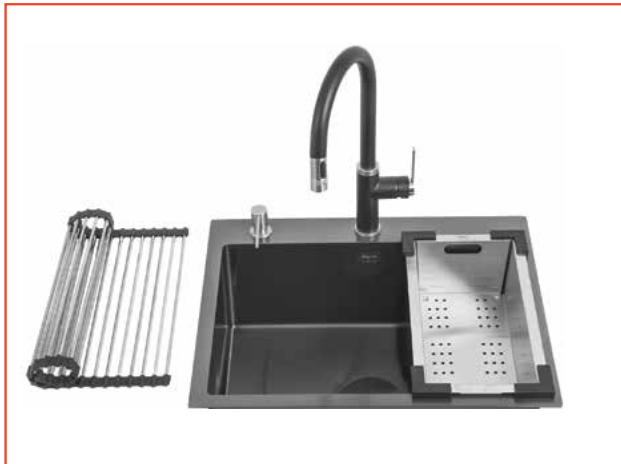

Cat Model No: COMBO - 10 A		
Single Bowl Kitchen Sink		
Cat Model:	JRPV 2420 T (Black)	
Overall Size:	24 x 20 inch / 610 x 510 mm	
Bowl Sizes:	21 x 16 x 09 Inch / 550 x 400 x 225 mm	
Finish:	Black	
Thickness:	1.0 mm	
Included	Cat Model	Quantity
Kitchen Sink:	JRPV 2420 T (Black)	1
Kitchen Faucet Chrome:	BF 15 Black & Brushed Nickle	1
Drainer Cap:	DC 01	1
Colander:	JS 06	1
Soap Dispenser:	SDR 01	1
Roll Mate:	RMR 02	
MRP (₹)	62,105