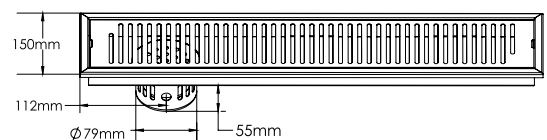

Cat. Model	DIMENSIONS		MRP (₹)
	Overall Size (mm)		Matt
PSC 06	82 x 300 x 25		5,860
PSC 07	82 x 450 x 25		6,740
PSC 08	82 x 600 x 25		7,630
PSC 09	82 x 750 x 25		8,640
PSC 10	82 x 1000 x 25		9,930
PSC 11	100 x 300 x 25		6,740
PSC 12	100 x 450 x 25		7,770
PSC 13	100 x 600 x 25		8,790
PSC 14	100 x 750 x 25		9,970
PSC 15	100 x 1000 x 25		11,370

Cat. Model	DIMENSIONS		MRP (₹)
	Overall Size (mm)		Matt
JSC 01	100 x 300 x 30		5,360
JSC 02	100 x 450 x 30		6,190
JSC 03	100 x 600 x 30		7,010
JSC 04	100 x 800 x 30		7,950
JSC 05	100 x 1000 x 30		9,140

Cat. Model	DIMENSIONS		MRP (₹)
	Overall Size (mm)		Matt
CSC 06	100 x 300 x 30		5,360
CSC 07	100 x 450 x 30		6,190
CSC 08	100 x 600 x 30		7,010
CSC 09	100 x 800 x 30		7,950
CSC 10	100 x 1000 x 30		9,140
CSC 11	125 x 300 x 30		5,780
CSC 12	125 x 450 x 30		6,710
CSC 13	125 x 600 x 30		7,550
CSC 14	125 x 800 x 30		8,480
CSC 15	125 x 1000 x 30		9,660
CSC 16	150 x 600 x 30		9,060
CSC 17	150 x 1000 x 30		11,640
CSC 21	125 x 1200 x 30		12,760
CSC 22	125 x 1500 x 30		15,910
CSC 23	125 x 2000 x 30		21,250
CSC 24	150 x 1500 x 30		19,060

WATER DRAINER

Each shower channel is fitted with AISI-304 (18/8) grade stainless steel Water Drainer. It gives freedom from insects, cockroaches and bad odour.

*Shower Channel Customisation possible of any size on request up to 2200 mm single piece.

Available in side hole and centre hole possible on request.

Made from high grade AISI-304 (18/8) Stainless Steel (18% Chrome, 8% Nickel)

www.jaynasinks.com