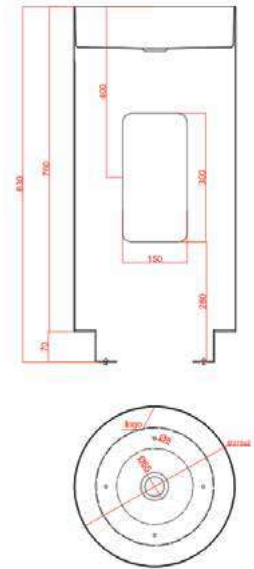

PWB 09

Free Standing Bathroom Basin

Dimensions	
Overall Size(mm)	Depth of Basin
380 X 830mm	100mm

Thickness	1.5 + 1.1mm

MRP : ₹		
Gold	Rose Gold	Gun Metal
104650	104650	104650

*Included matching pop-up waste