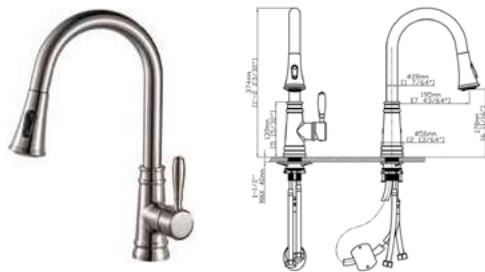

CAT. MODEL	MRP (₹)
BF 014	20,800

Finish: Chrome
•• Pullout Mixer