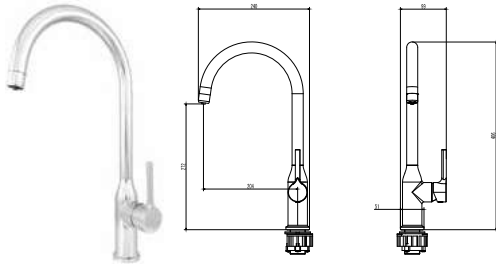

CAT. MODEL	MRP (₹)
BF 10R	9,920

Finish: Chrome
With RO Filter Function