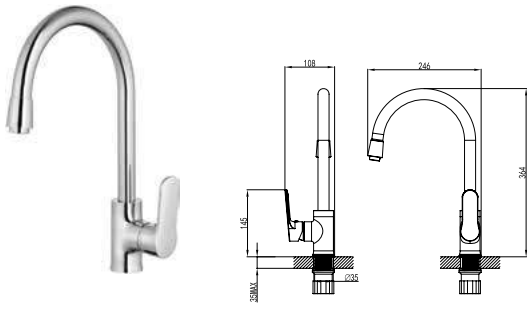

CAT. MODEL	MRP (₹)
BF 01	8,030

Finish: Chrome