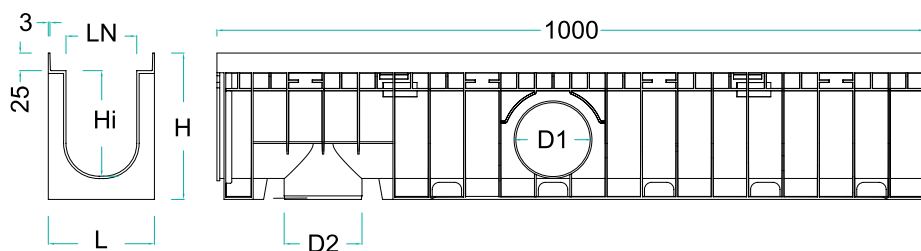

Channel Dimensions