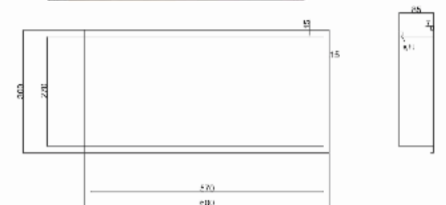

## PWN 300

PVD Wall Niche

Dimensions	
Overall Size(mm)	Wall Cutout size
300 X 300 X 85mm	277 x 287 x 125mm

MRP : ₹		
<b>Gold</b>	<b>Rose Gold</b>	<b>Gun Metal</b>
20350	20350	20350

Gold

Rose Gold

Gun Metal