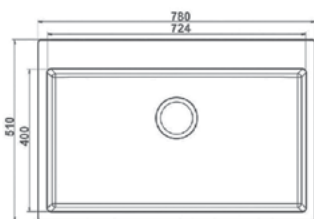

JIO 3120

CAT. MODEL	JIO 3120 Single Bowl Kitchen Sink		
Overall Size (Inch/mm)	31 x 20 x 09 780 x 510 x 225		
Material	Natural Quartz		
MRP Metallic Black	16,400/-	Light Brown	15,570/-
MRP Space Grey	15,570/-	Sky White	15,570/-
Mocha Brown	16,400/-	Cemento Grey	16,400/-