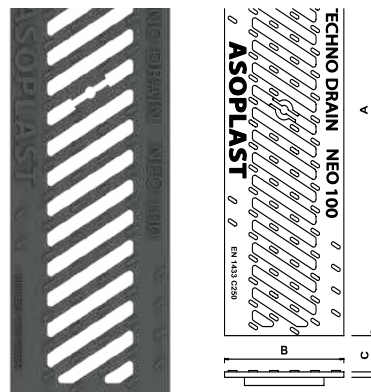

C 250

Ductile iron grating (10mm slot)