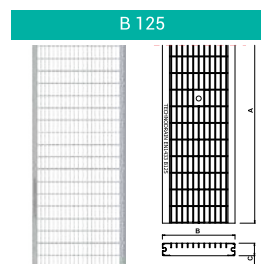

Galvanized Mesh 30x10