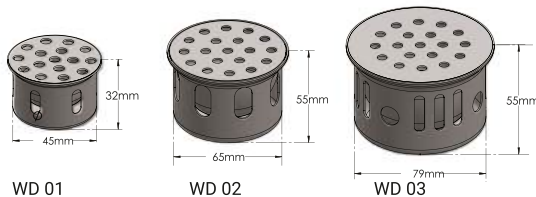

WATER DRAINER

Each shower channel is fitted with AISI-304 (18/8) grade stainless steel Water Drainer. It gives freedom from insects, cockroaches and bad odour.