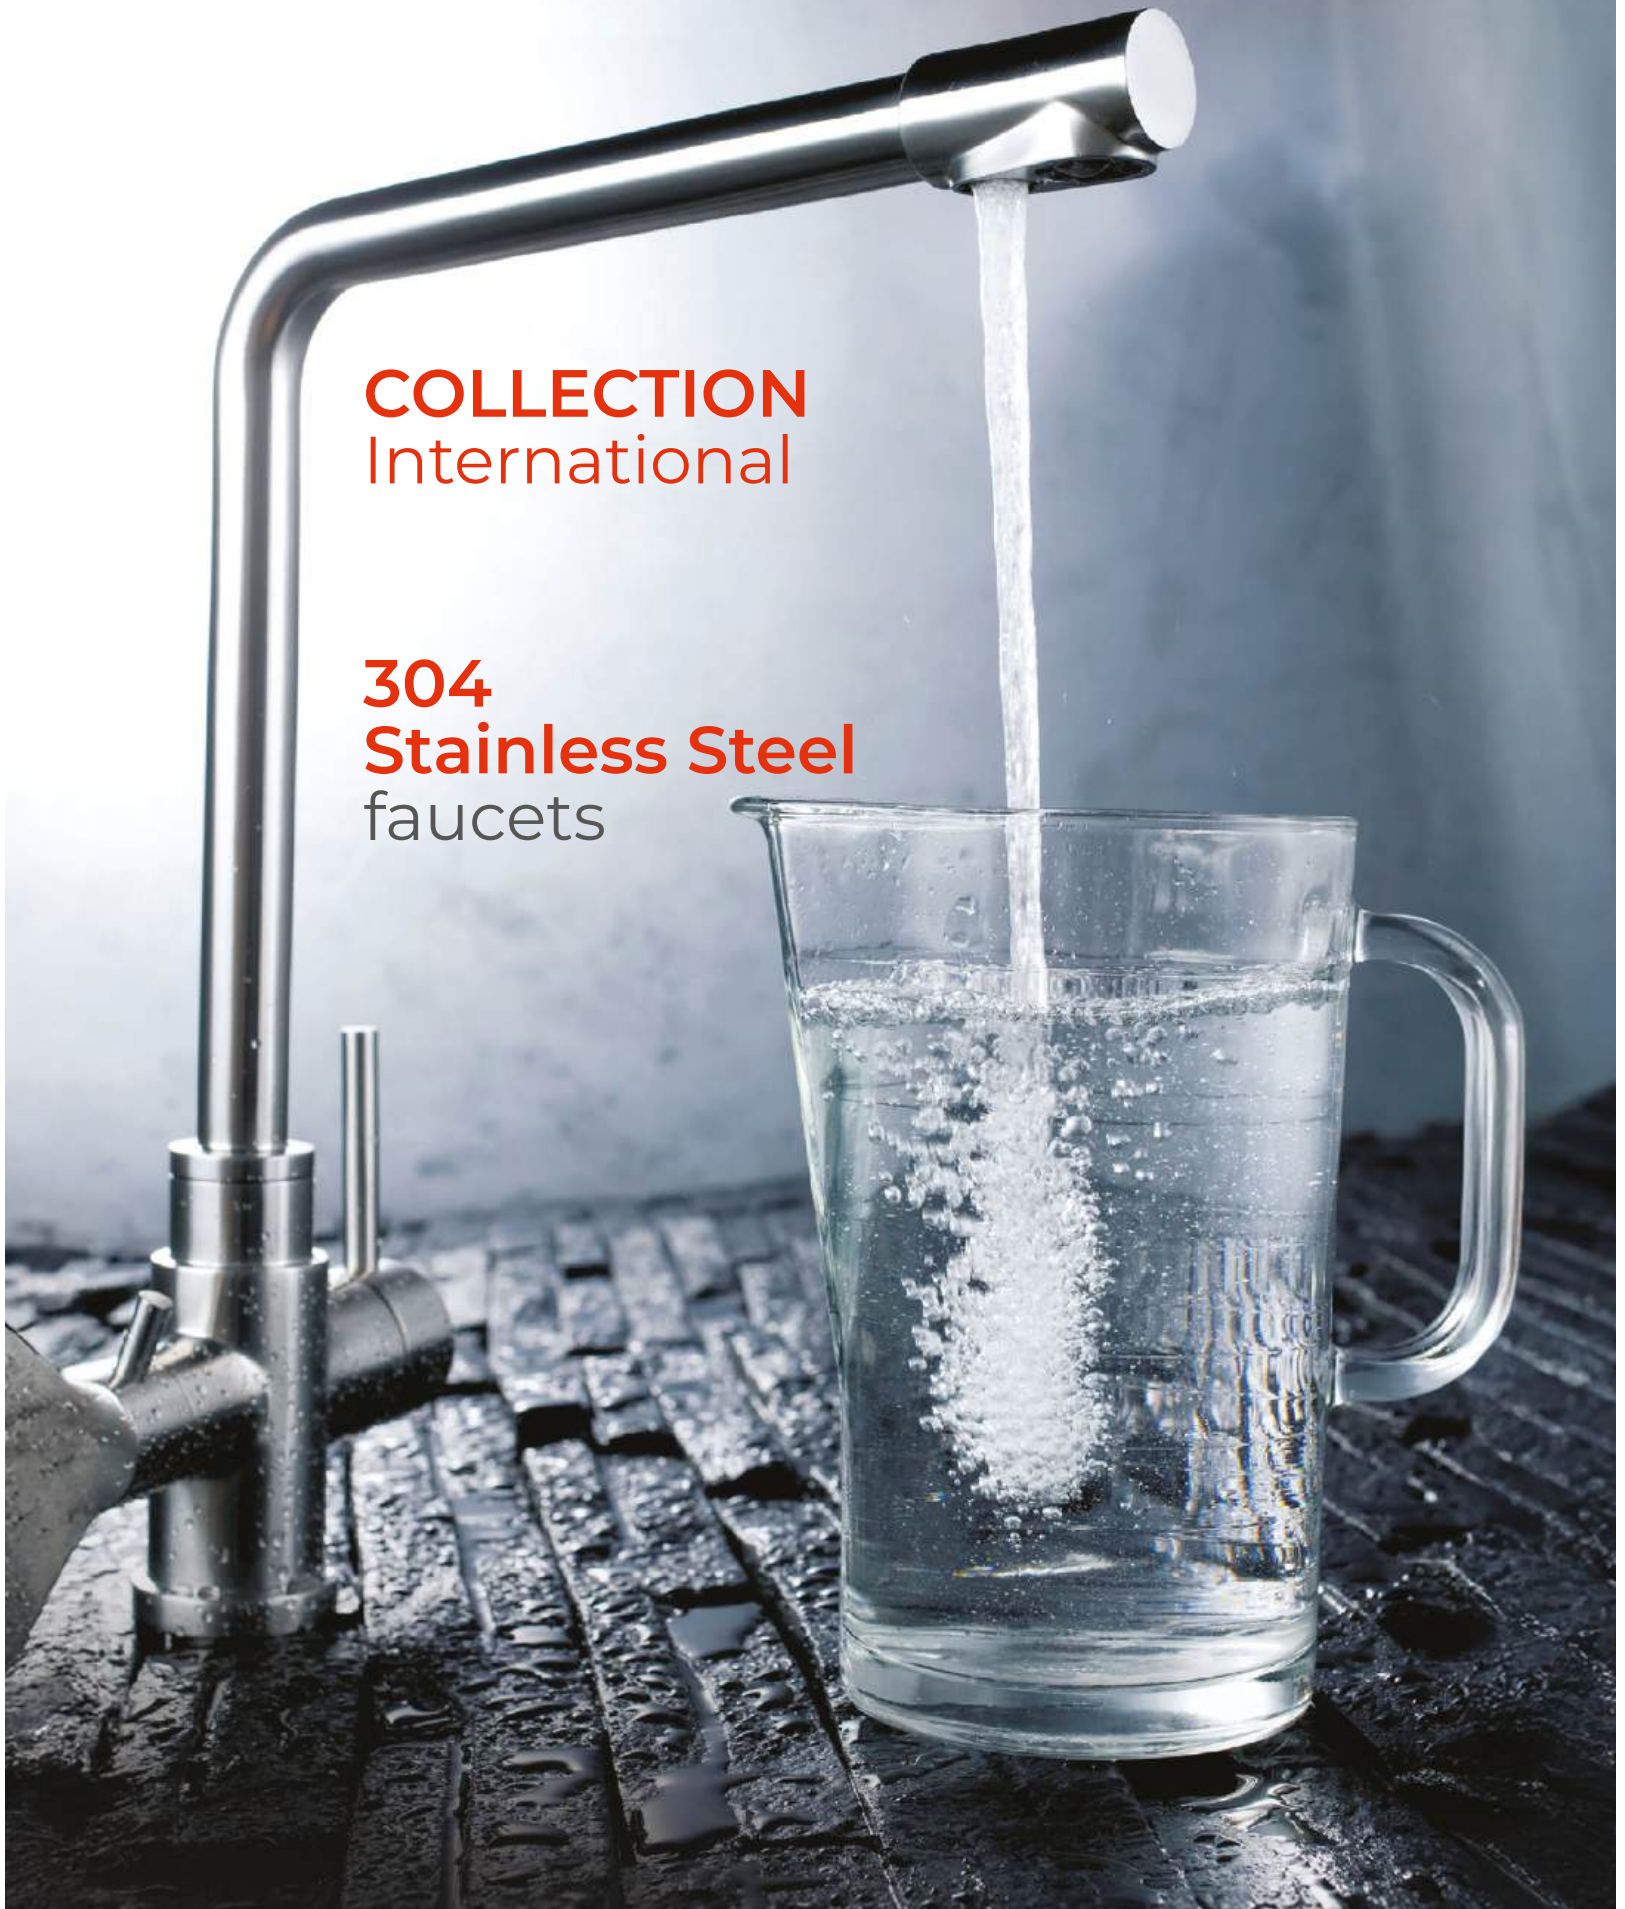

COLLECTION
International

304
Stainless Steel
faucets