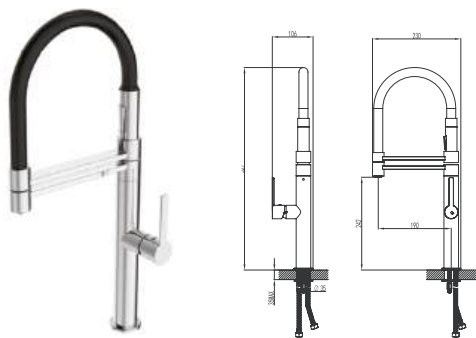

CAT. MODEL	MRP (₹)
BF 08P	23,500

Finish: Chrome
∴ Pullout Mixer