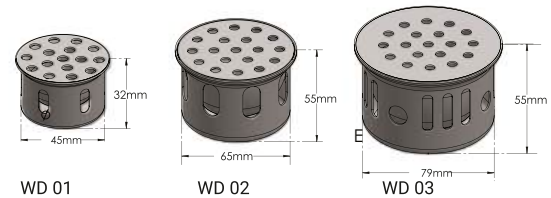

WATER DRAINER

Each shower channel is fitted with AISI-304 (18/8) grade stainless steel Water Drainer. It gives freedom from insects, cockroaches and bad odour.