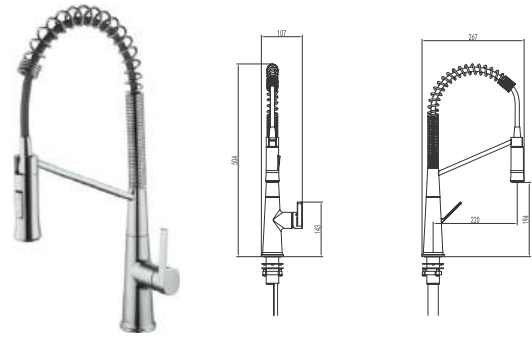

CAT. MODEL	MRP (₹)
BF 09P	21,710

Finish: Chrome
∴ Pullout Mixer

Note: 9-12 Ltr Flow rate shall require 3-5 bar water pressure. Pressure pump is advised.