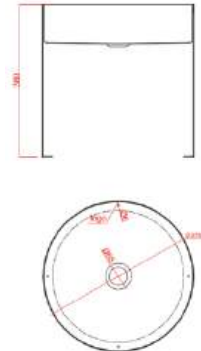

Gold

Rose Gold

Gun Metal

*Included matching pop-up waste

PWB 08
Bathroom Basin Round

Dimensions	
Overall Size(mm)	Depth of Basin
Ø 380 X 380 X 380mm	100mm

Thickness	1.2 + 1.1mm
-----------	-------------

MRP : ₹		
Gold	Rose Gold	Gun Metal
55800	55800	55800