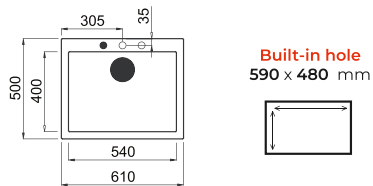

Best 500

CAT. MODEL	BEST 500 Double Bowl with Single Drain Board
Overall Size (Inch/mm)	45.5 x 20 x 08 1160 x 510 x 200
Material	Metaltek
Colors	Aluminium
MRP Aluminium	₹ 50,080/-

Best 480

CAT. MODEL	BEST 480 Single Bowl Kitchen Sink with Drain Board
Overall Size (Inch/mm)	39.5 x 20 x 08 1000 x 510 x 200
Material	Metaltek
Colors	Aluminium & Ghisa
MRP Aluminium	₹ 39,045/-
MRP Ghisa	₹ 37,785/-