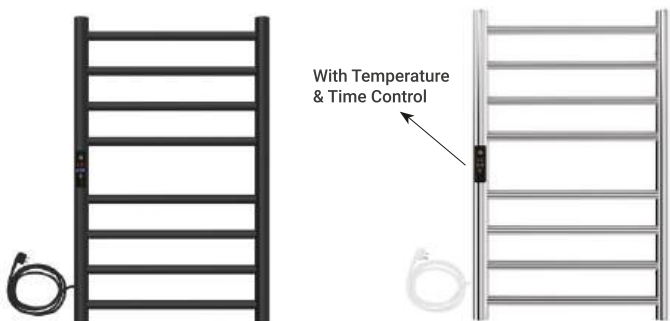

CAT. MODEL	Description	MRP (₹)
JBT-02	Bottle Trap 32mm with Brass Pipe 175mm and 305mm	2,520

CAT. MODEL	Description	MRP (₹)
JBT-03	Bottle Trap 32mm with Brass Pipe 175mm and 305mm	2,660

Stainless Steel 304 Electric Heated Towel Rail with Temperature & Time Control