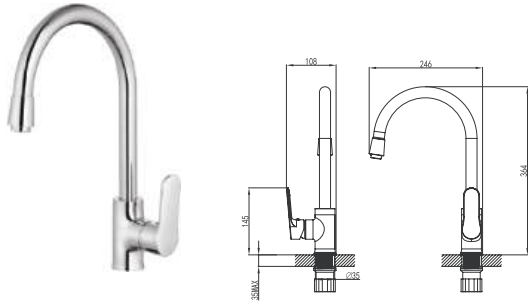

Featuring Tap:
Cat. Model - BF 08 P
Single Lever Kitchen Pullout Mixer

KITCHEN FAUCETS (Single Lever Kitchen Mixers Brass)

CAT. MODEL	MRP (₹)
BF 01	8,800

Finish: Chrome

CAT. MODEL	MRP (₹)
BF 04	18,700

Finish: Chrome