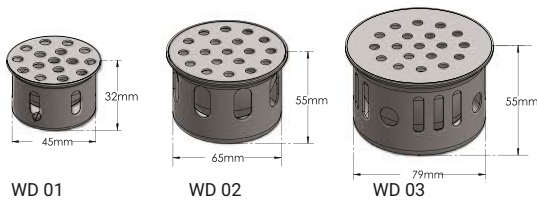

WATER DRAINER

Each shower channel is fitted with AISI-304 (18/8) grade stainless steel Water Drainer. It gives freedom from insects, cockroaches and bad odour.