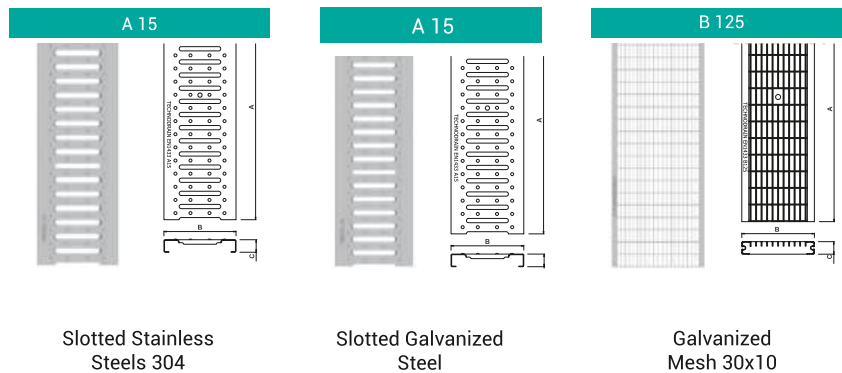

Slotted Galvanized Steel

Galvanized Mesh 30x10

Technodrain
EVO

JAYNA
ART OF QUALITY

Cat Model	Grating	Load Class	Size	L	H	LN	Hi	D1	D2	MRP (₹)
EVO 100 S (A)	Slotted Stainless steel 304	A 15	1000	150	133	100	75	2x ϕ 63	1xϕ110	13,500
EVO 100 S (B)	Slotted Galvanized Steel	A 15	1000	150	133	100	75	2x ϕ 63	1xϕ110	5,500
EVO 100 S (C)	Galvanized Mesh 30 X 10	B 125	1000	150	133	100	75	2x ϕ 63	1xϕ110	12,800

All sizes are in mm

Slotted Stainless Steels 304