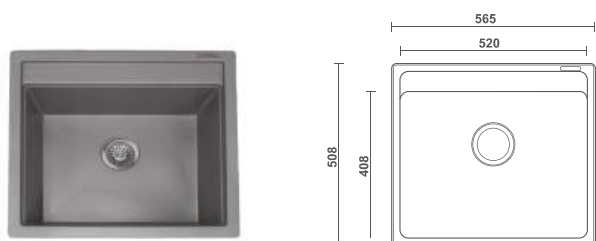

JIO 2220

CAT. MODEL	JIO-2220 Single Bowl Kitchen Sink		
Overall Size (Inch/mm)	22 x 20 x 08 565 x 508 x 200		
Material	Natural Quartz		
MRP Space Grey	11,335/-	Light Brown	11,335/-
MRP Metallic Black	12,020/-	Sky White	11,335/-
MRP Cemento Grey	12,020/-	Mocha Brown	12,020/-