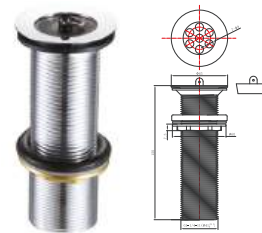

CAT. MODEL	Description	Chrome
WLT 02	6" Basin Waste with 7 Holes and Brass Nut, Full Thread	1425