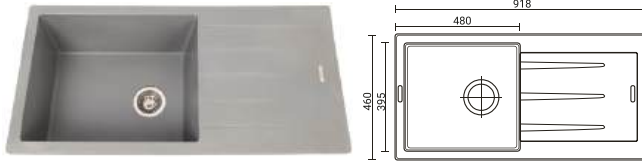

JIO 3618

CAT. MODEL	JIO-3618 Single Bowl Kitchen Sink with Drain Board		
Overall Size (Inch/mm)	36 x 18 x 09 918 x 460 x 228		
Material	Natural Quartz		
MRP Space Grey	15,350/-	Light Brown	15,350/-
MRP Metallic Black	15,730/-	Sky White	15,350/-
MRP Cemento Grey	15,730/-	Mocha Brown	15,730/-