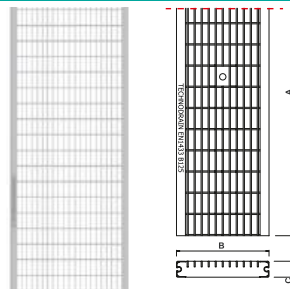

B 125

Galvanized Mesh 30x10