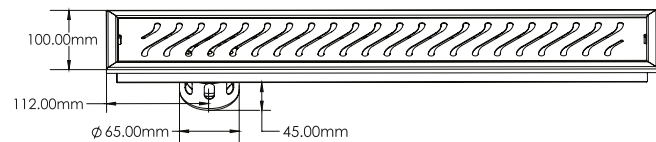

CARTIER
SHOWER CHANNEL

DIMENSIONS		MRP (₹)
Cat. Model	Overall Size (mm)	Matt
CSC 06	100 x 300 x 30	5,470
CSC 07	100 x 450 x 30	6,310
CSC 08	100 x 600 x 30	7,150
CSC 09	100 x 800 x 30	8,110
CSC 10	100 x 1000 x 30	9,320
CSC 11	125 x 300 x 30	5,900
CSC 12	125 x 450 x 30	6,840
CSC 13	125 x 600 x 30	7,700
CSC 14	125 x 800 x 30	8,650
CSC 15	125 x 1000 x 30	9,850
CSC 16	150 x 600 x 30	9,240
CSC 17	150 x 1000 x 30	11,870
CSC 21	125 x 1200 x 30	13,020
CSC 22	125 x 1500 x 30	16,230
CSC 23	125 x 2000 x 30	21,680
CSC 24	150 x 1500 x 30	19,440