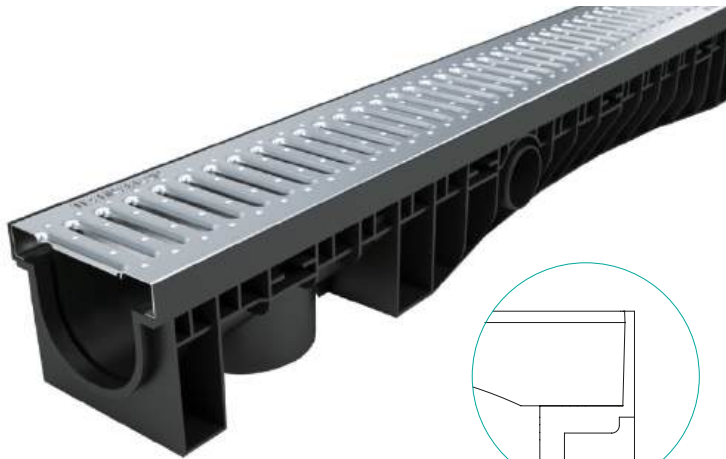

A 15 B 125

evo

The Technodrain Evo system is composed of:

- Channel body in PE-HD including containing edge of 3 mm depth.
- Height of edge, 25 mm.
- Can be used with PE-HD gratings
- Extremely versatile, it is ideal for DIY, parking areas, parks and gardens, swimming pools and sporting installations.
- Various systems for fastening gratings