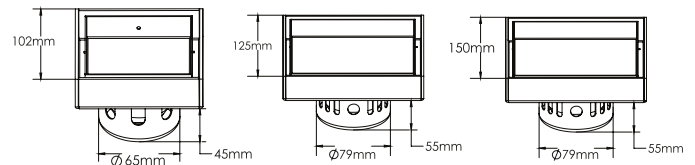

DIMENSIONS		MRP (₹)
Cat. Model	Overall Size (mm)	Matt
MSC 06	102 x 102 x 30	2,780
MSC 07	125 x 125 x 30	3,050
MSC 08	150 x 150 x 30	3,700

MARBLE/TILE INSERT
CORNER SHOWER CHANNEL Thickness 2.5mm

DIMENSIONS		MRP (₹)
Cat. Model	Overall Size (mm)	Matt
CMSC 02	100 x 450 x 450	12,950
CMSC 03	100 x 600 x 600	15,500