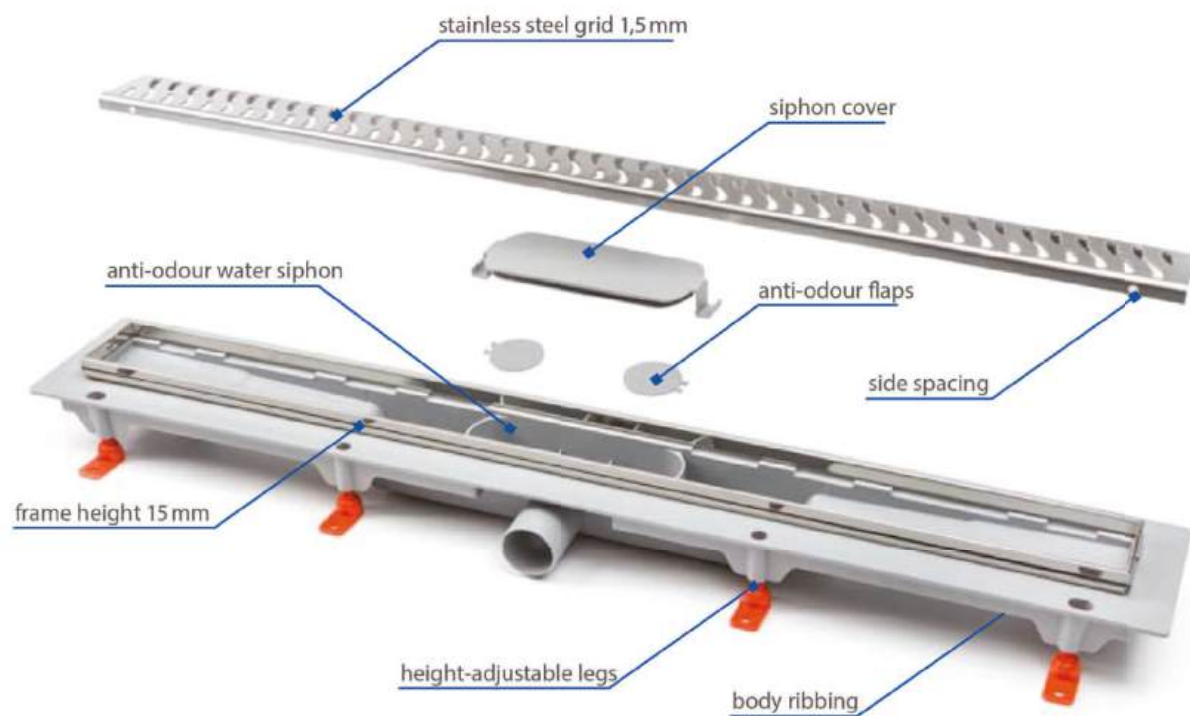

Jayna Shower Channel

A Linear Shower channel is a must for absolutely every bathroom. Due to its unique anti-odour design, low installation height, high flow rate and wide assortment of stainless steel grids, it meets requirements of demanding clients - and is an ideal solution for your bathroom.

The bottom part is made from polypropylene, the drain frame and the cover grida remade from stainless steel 304 Grade, allowing for a K3 load (upto300kg). The minimum installation height is 65mm, the drain is height- adjustable. To connect to sewage pipes 040/ 50mm. The package includes a self-adhesive water proofing membrane, adjustable spacers, nylon plugs,a plastic key to remove the stainless steel grid and the assembly instructions.

BENEFITS

- Low installation height 65mm
- Drain frame height 15mm
- Drain height adjustment between 65-125mm
- Flowrate 30-70l/min
- Combined siphon: water level and a dry flap
- Load capacity k3(300kg)
- Stainless steel 304 grid 1.5mm matt
- Dimension range 650, 750, 950mm
- Installation options: to the open space/ to the wall
- Easy dismantling when cleaning
- Option with a stainless steel frame
- Option with a grid for tiles/ marble
- Outlet option side
- Self-adhesive water proofing membrane included

Note: Kindly refer for installation guide to our Youtube channel

Scan the QR to visit our youtube channel for Installation video