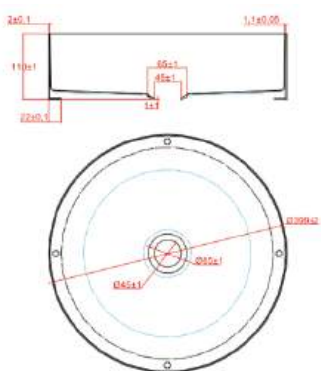

This enables the customers to pick a perfect match for their bathroom, while ensuring its durability at the same time.

Gold

Rose Gold

Gun Metal

PVD Bathroom Basin

PWB 01 Bathroom Basin Round

Dimensions	
Overall Size(mm)	
Ø 400 X 400 X 110mm	