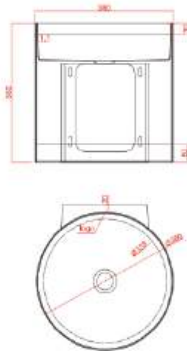

PWB 07
Bathroom Basin Round (Wall Mounted)

Dimensions	
Overall Size(mm)	Depth of Basin
Ø 380 X 380 X 380mm	100mm

Thickness	1.2 + 1.1mm

MRP : ₹		
Gold	Rose Gold	Gun Metal
60700	60700	60700

*Included matching pop-up waste