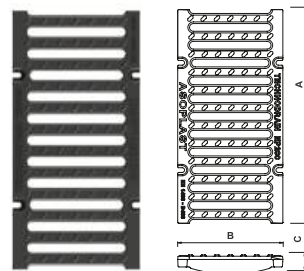

D 400

Ductile iron grating (18mm slot)