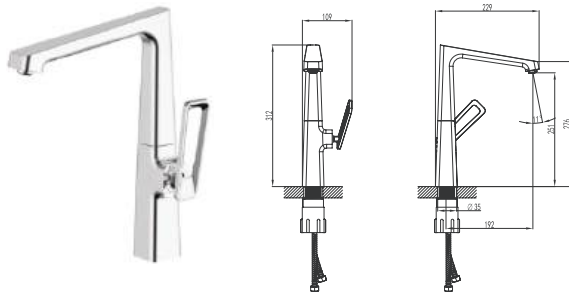

Featuring Tap:
Cat. Model - BF 08 P
Single Lever Kitchen Pullout Mixer

KITCHEN FAUCETS (Single Lever Kitchen Mixers Brass)

CAT. MODEL	MRP (₹)
BF 01	8,800

Finish: Chrome

CAT. MODEL	MRP (₹)
BF 04	18,700

Finish: Chrome