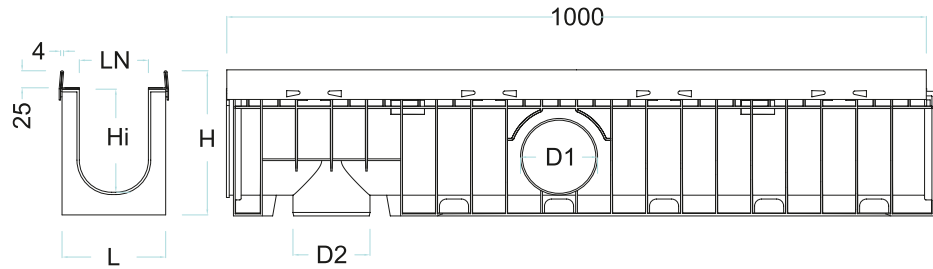

Cat Model	Grating	Load Class	Size	L	H	LN	Hi	D1	D2	MRP (₹)
EXEL 100 S *	Ductile Iron Grating (18 mm Slot)	D400	1000	150	135	100	75	2x ϕ 63	1xϕ110	25,900
EXEL 100 H *	Ductile Iron Grating (18 mm Slot)	F900	1000	150	210	100	150	2x ϕ 110	1xϕ110	29,900

All sizes are in mm

JAYNA®
ART OF QUALITY
Technodrain
EXEL