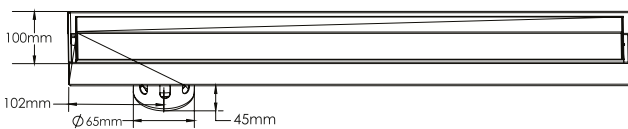

DIMENSIONS		MRP (₹)
Cat. Model	Overall Size (mm)	Matt
MSC 01	100 x 600 x 30	11,020
MSC 02	100 x 750 x 30	12,370
MSC 03	100 x 1000 x 30	14,730

MAGNUM Square
MARBLE INSERT CHANNEL
Thickness 2.5mm