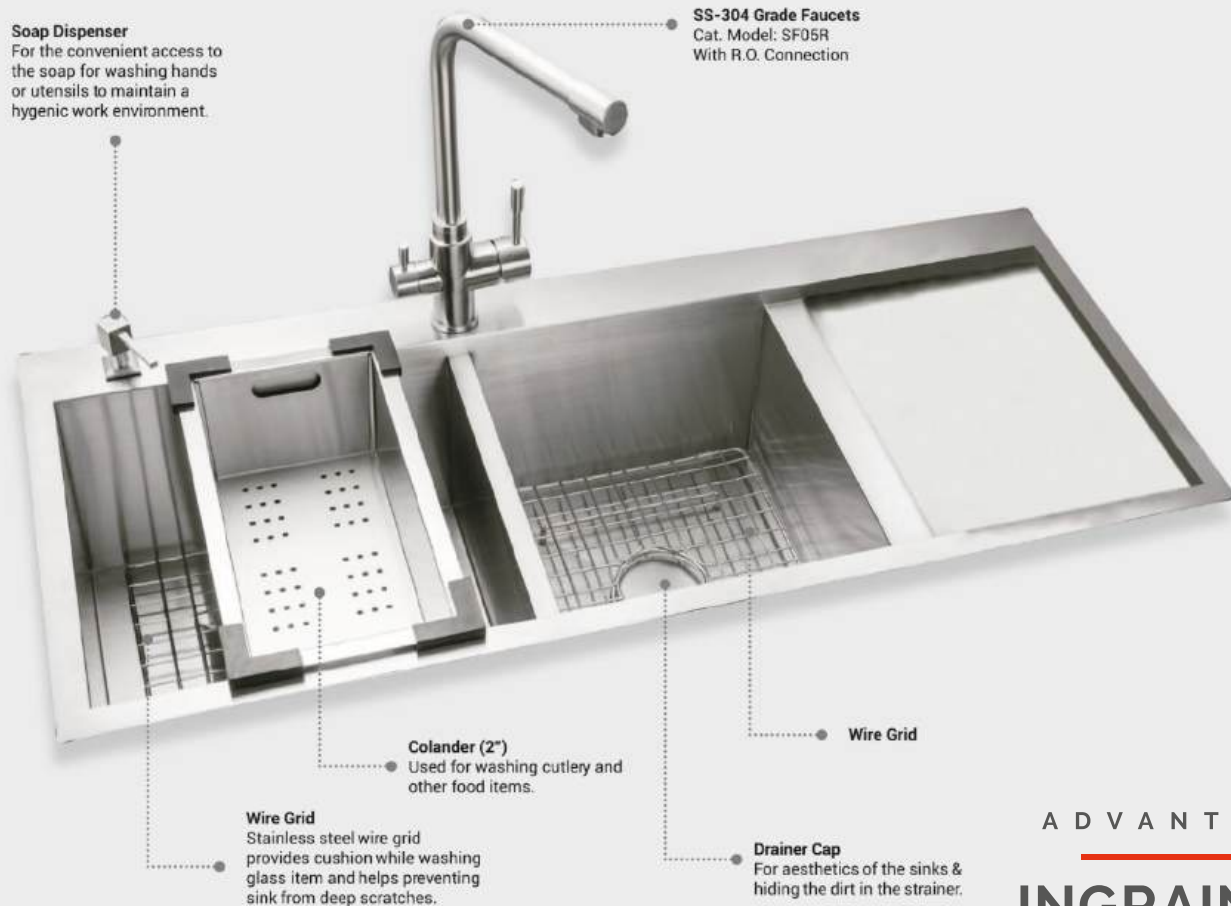

COLLECTION International

ADVANTAGE
INGRAINED

AISI 304 18/8 STEEL | RUST PROOF | LIFETIME WARRANTY | 100% Non-Magnetic | 500+Sizes

COMBO Series

We want perfection in everything we do & everything we have. Kitchen is not exception either. Jayna presents Collection International combo series of sinks with essential accessories to add health, hygiene, convenience and sophistication in your kitchen

Features-

- 1.0/1.2mm thickness gives durability and longevity
- Unique brushed/satin finish
- Modern functional design
- International styling
- Advanced sound deadening technology
- Insect proof concentric coupling