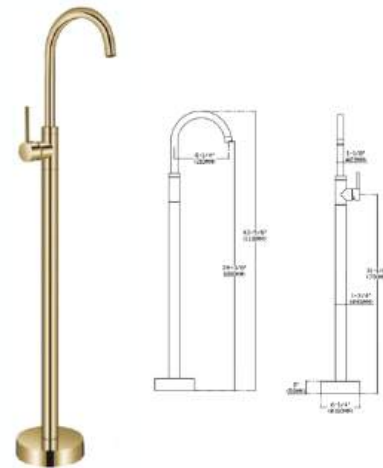

PF 04	
Floor Standing Basin Mixer	
Material	Stainless Steel
MRP : ₹	
Brush Gold	Gun Metal
48500	55500