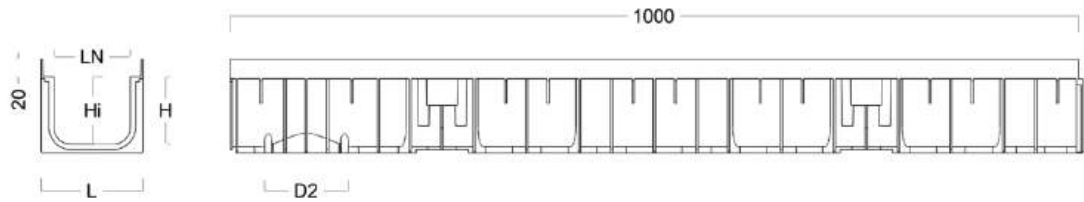

Cat Model	Grating	Load Class	Size	L	H	LN	Hi	D1	D2	MRP (₹)
WAVEDRAIN 110 (C)	Ductile Iron Grating	B 125	1000	120	110	90	80	-	1xø110	8,700

All sizes are in mm