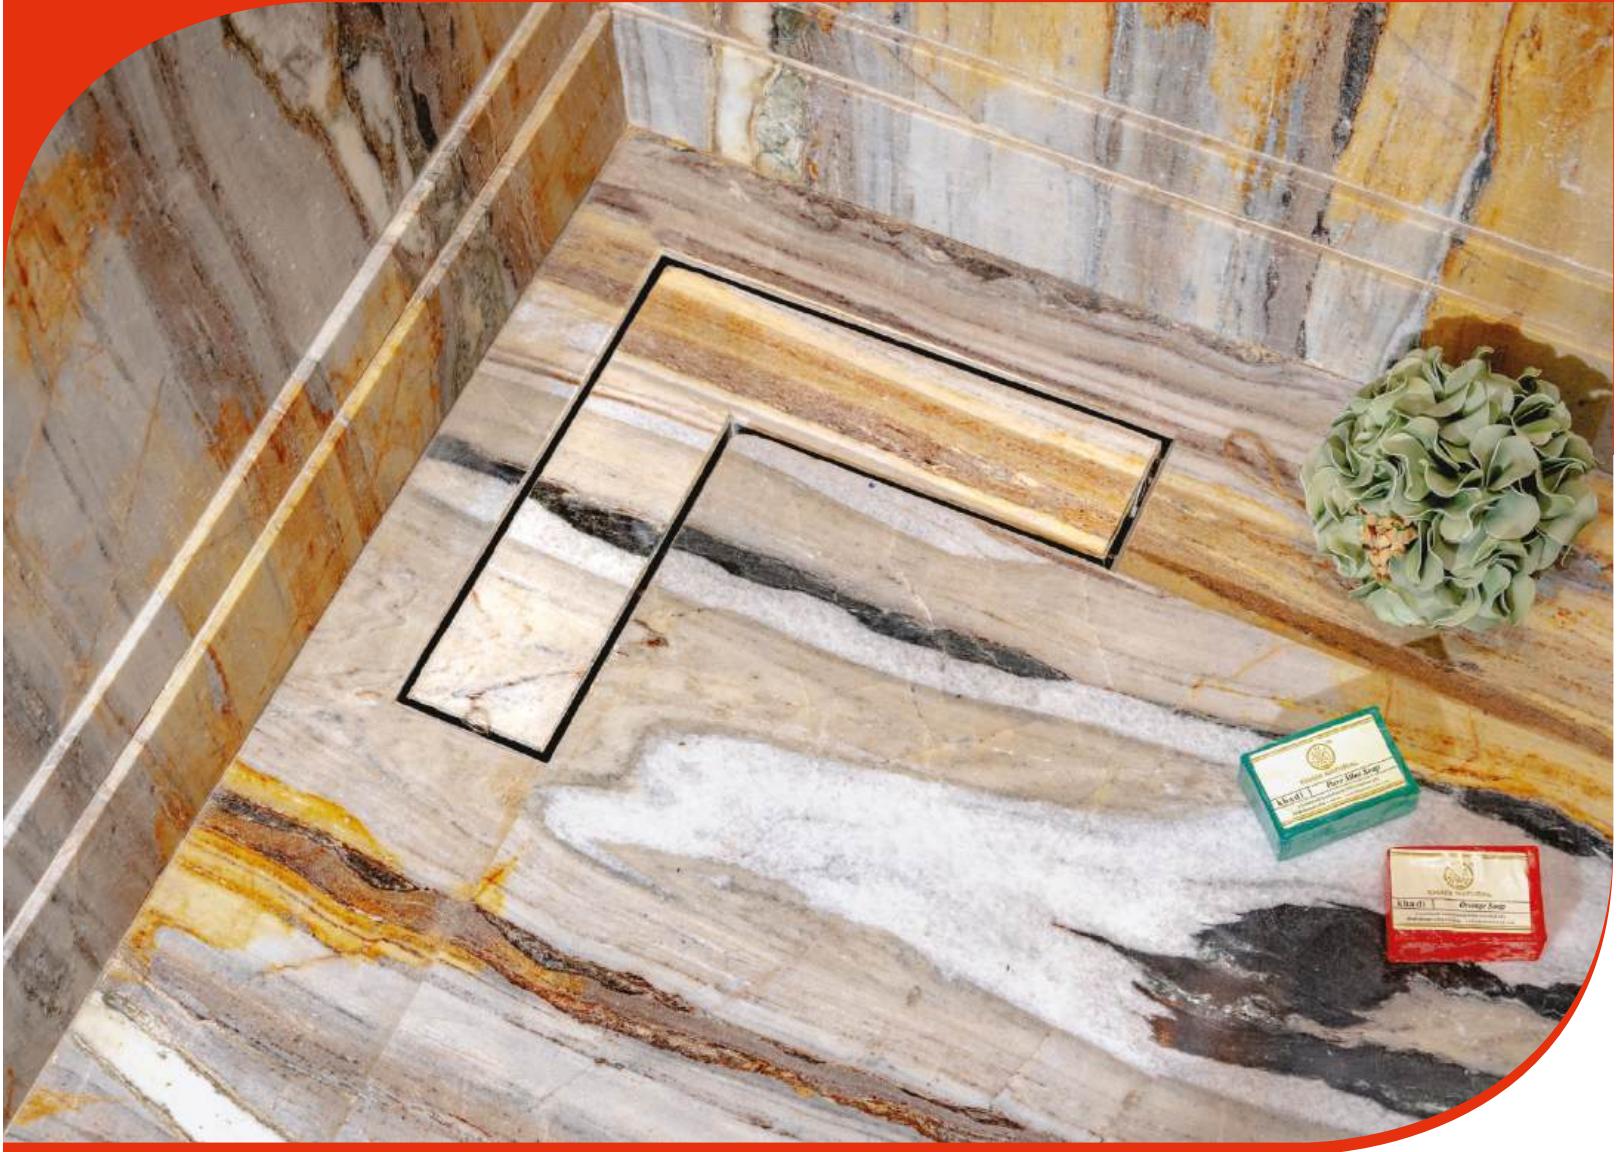

Available in side hole and centre hole possible on request.

Made from high grade AISI-304 (18/8) Stainless Steel (18% Chrome, 8% Nickel)

www.jaynasinks.com

SHOWER Channels

AISI 304
18/8 STEEL | RUST
PROOF | LIFETIME
WARRANTY | 100%
Non-Magnetic