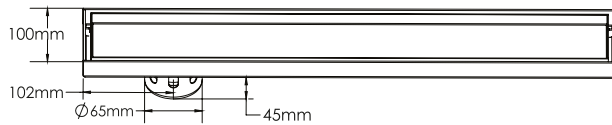

DIMENSIONS		MRP (₹)
Cat. Model	Overall Size (mm)	Matt
ASC 01	100 x 200 x 23	5,410
ASC 02	100 x 300 x 23	7,450
ASC 03	100 x 450 x 23	9,010
ASC 04	100 x 600 x 23	10,210
ASC 05	100 x 800 x 23	11,410
ASC 05A	100 x 1000 x 23	12,980

ARDEN
SQUARE TILE INSERT
Thickness 2.5mm