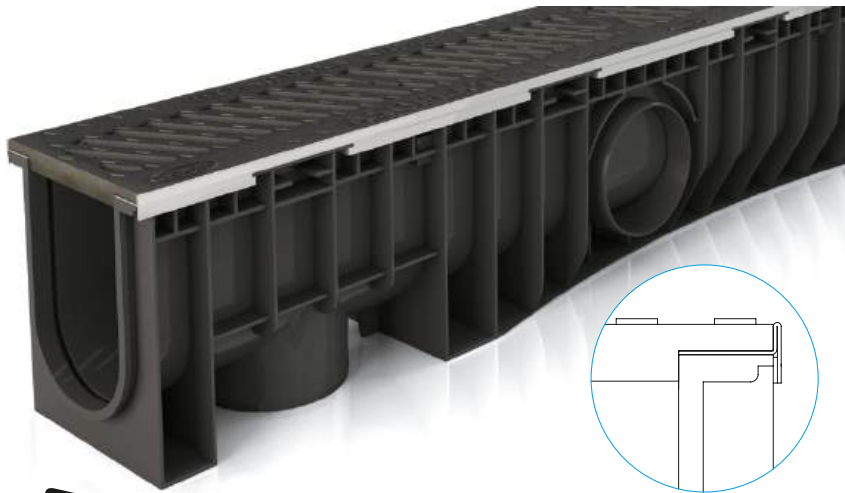

C 250

neomax

The Technodrain Neomax system is composed of:

- Channel body in PE-HD with a galvanized steel frame, 2 mm depth.
- Height of frame 7 mm.
- Can only be used on ductile iron gratings of the Neo range
- Ideal for multi-storey car parks and garage entrances
- Fastening of grating with tie bar