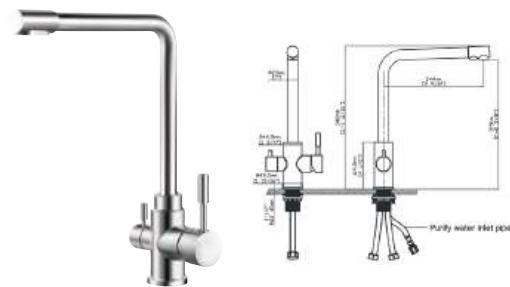

CAT. MODEL	MRP (₹)	
SF 05 AR	15,450	Orientable spout with 2 internal separated pipes. Right handle for standard mixers, left handle for RO/Drinking Water.
Finish	Satin Finish