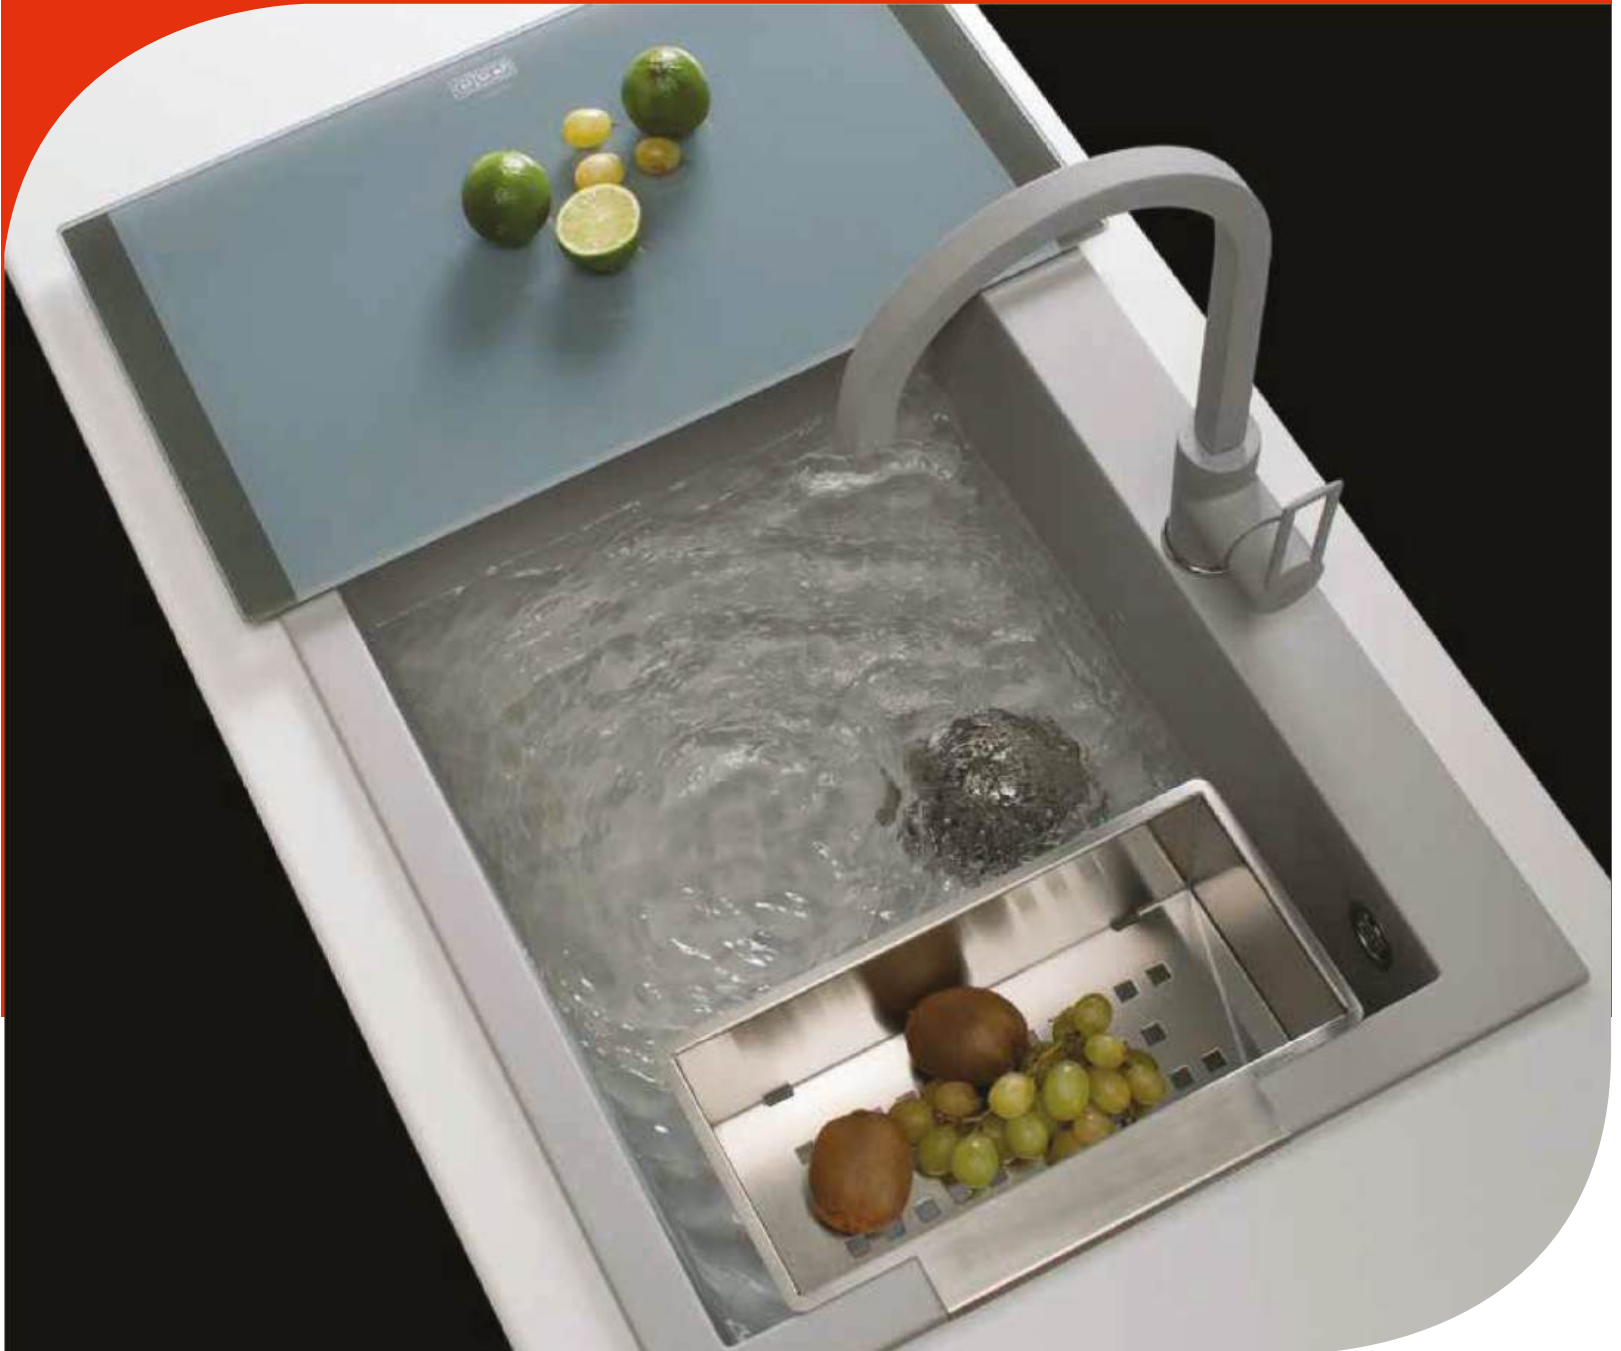

INDEX

Quartz Collection Elleci	6-7
Mixer Collection	8-9
Quartz Collection JIO	10-15
304 Stainless Steel Faucets	16-17
Kitchen Faucets Single Lever-Brass	18-21
Collection International	22-41
Combo Series	22-25
PVD Collection	26-27
Noble Square Series	28-31
Regal Series	32-33
Square R-10 Series	34-35
Square Series	36-38
Designo Series	39-41
Accessories	42-43
Signature Collection	44-55
Spartan / Oracle	44-45
Galaxy	46-47
Jupiter	48-49
Apollo	50
Mercury/ Mars/ Venus	51
Jubilee	52
Symphony / Zodiac	53
Atlas/ Crown	54
Janitor/Pluto/ Neptune	55
Sanitary Essentials	56-57
Hospital Equipments (New)	58-61
Accessories	62
Pelican Wash Basins	63-65
Smart Series Linear Shower Channel	66-70
Smart Series	71
Glass Shower Channel	72-73
PVD Shower Channels	74-75
Tessa Tile Insert	76-77
Shower Channel	78-83
Floor Drain / Gratings	84-95
King/ Regular/Classic/Flora/Neon/Elegant/Premium/Aspire	84-87
Magic / Garnet / Lotus	88
Wonder / New Heavy Gratings/ Clean out Heavy/Clean Out Big	89
Gratings	90-92
Topaz Gold/ Rain Roof Drainer/ Stainless Steel Parapet Drain	93
Opal Grating / Opal Gold	94
Hydro/ Rain Water Drainage Cover/ Stainless Steel Parapet Drain	95
Access Cover/ Commercial Kitchen Floor Drain/Indus King/Modular Box Channel	96
RIO Series SS 430	97
Manhole Cover/Extra Heavy Manhole Cover/Access Cover/Trench Cover	98-100
Bath Accessories	101-110
Rack Bolt/ Brass Bottle Trap/ Bottle Trap Pipe/Teflon Tape	101-102
Waste Coupling Brass/waste coupling long thread/Waste coupling dome thread	103
Health Faucets/ Jet Spray/ Hoses	104
Extension Nipples/ Flanges	105
Angle Valve / Bottle trap (Brass)	106
Stainless Steel 304 Electric Heated Towel Rail	107
Stainless Steel 304 Grab Bar	108
Soap Dispenser / Tissue Dispenser	109
Hand Dryer/ Baby Changing Station/Shower Seat	110
JaynaTechnodrain	111-116
Luxe Collection PVD	117-127

Scan to Download
the Catalogue

Quartz Collection

Composite Granite Sinks
are the best products for design,
resistance and colour matching

Impact
Resistance

UV
Protection

Anti-Bacterial
Protection

Thermic Shock
Resistance

Colours
Available

Aluminium

Ghisa