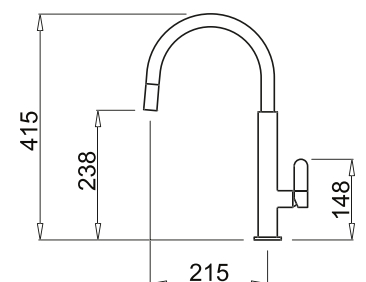

Mixer hole dimensions: Ø 35 mm

Cat. Model	Finish	MRP (₹)
Blade A	Aluminium	64,010/-
Blade B	Chrome	60,800/-

Bridge Mixer

Lever mixer with swivel spout.

Mixer hole dimensions: Ø 35 mm

Cat. Model	Finish	MRP (₹)
Bridge B	Chrome	31,545/-

Dove Plus

Lever mixer with high swivel spout and pull-out shower.

Mixer hole dimensions: Ø 35 mm

Cat. Model	Finish	MRP (₹)
Dove Plus A	Aluminium	62,515/-
Dove Plus B	Chrome	60,225/-

 <p>Colander 01</p> <p>Cat Model: AVI03001 Size: 322 x 194 x 95 mm MRP: ₹ 12,100/-</p>	 <p>Colander 02</p> <p>Cat Model: AVI03000 Size: 444 x 142 x 103 mm MRP: ₹ 12,100/-</p>	 <p>Basket 01</p> <p>Cat Model: ACI01306 Size: 444 x 292 x 82 mm MRP: ₹ 9,805/-</p>	 <p>Basket 02</p> <p>Cat Model: ACI01301 Size: 299 x 384 x 175 mm MRP: ₹ 8,655/-</p>	 <p>Glass Chopping Board</p> <p>Cat Model: ATV01002 MRP: ₹ 14,165/-</p>
---	--	--	---	--