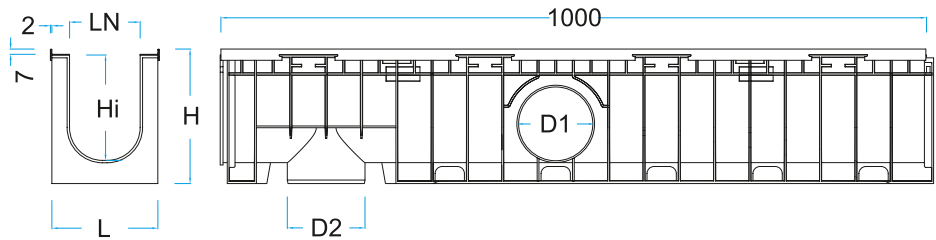

JAYNA®
ART OF QUALITY
Technodrain
neomax

Cat Model	Grating	Load Class	Size	L	H	LN	Hi	D1	D2	MRP (₹)
NEOMAX 100 S	Ductile Iron grating (10 mm slot)	C-250	1000	150	116	100	75	2x ø 63	1xø110	20,800
NEOMAX 100 H	Ductile Iron grating (10 mm slot)	C-250	1000	150	191	100	150	2x ø 110	1xø110	22,100

All sizes are in mm