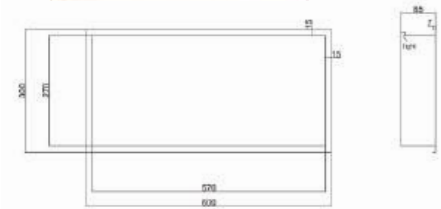

PWN 600
PVD Wall Niche

Dimensions	
Overall Size(mm)	Wall Cutout size
600 x 300 x 85mm	577 x 287 x 125mm

MRP : ₹		
Gold	Rose Gold	Gun Metal
26900	26900	26900