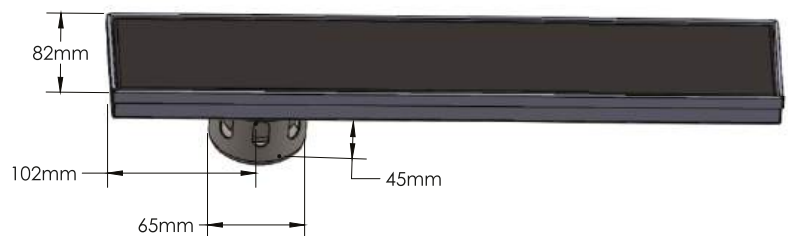

WATER DRAINER

Each shower channel is fitted with AISI-304 (18/8) grade stainless steel Water Drainer. It gives freedom from insects, cockroaches and bad odour.