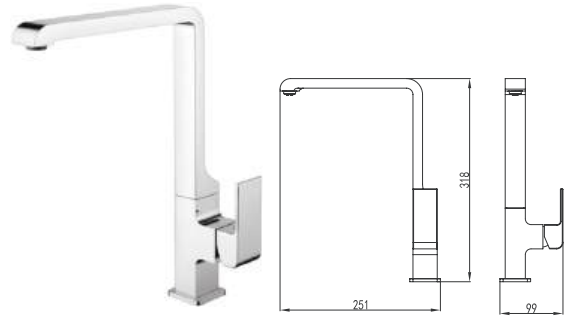

Featuring Tap:
Cat. Model - BF 08 P
Single Lever Kitchen Pullout Mixer

KITCHEN FAUCETS (Single Lever Kitchen Mixers Brass)

CAT. MODEL	MRP (₹)
BF 01	8,800

Finish: Chrome

CAT. MODEL	MRP (₹)
BF 04	18,700

Finish: Chrome