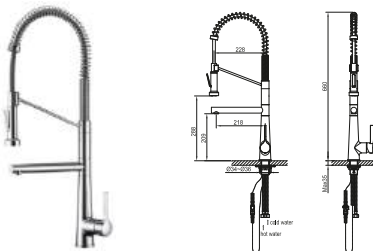

CAT. MODEL	MRP (₹)
BF 16	45,150

Finish: Chrome
•• Pullout Mixer