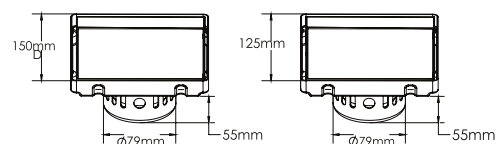

DIMENSIONS		MRP (₹)
Cat. Model	Overall Size (mm)	Matt
DSC 01A	102 x 102 x 20	1,670
DSC 01	125 x 125 x 20	1,810
DSC 02	150 x 150 x 20	2,160