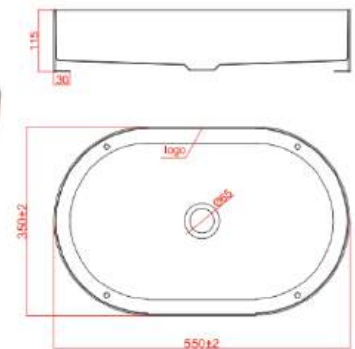

MRP : ₹		
Gold	Rose Gold	Gun Metal
37700	37700	37700

Gold

Rose Gold

Gun Metal

*Included matching pop-up waste

PWB 04

Bathroom Basin Oval

Dimensions	
Overall Size(mm)	
500 X 350 X 115mm	