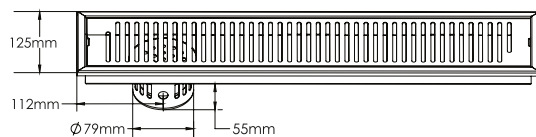

DIMENSIONS		MRP (₹)
Cat. Model	Overall Size (mm)	Matt
PSC 06	82 x 300 x 25	5,980
PSC 07	82 x 450 x 25	6,870
PSC 08	82 x 600 x 25	7,780
PSC 09	82 x 750 x 25	8,810
PSC 10	82 x 1000 x 25	10,130
PSC 11	100 x 300 x 25	6,870
PSC 12	100 x 450 x 25	7,930
PSC 13	100 x 600 x 25	8,970
PSC 14	100 x 750 x 25	10,170
PSC 15	100 x 1000 x 25	11,600

DIMENSIONS		MRP (₹)
Cat. Model	Overall Size (mm)	Matt
JSC 01	100 x 300 x 30	5,470
JSC 02	100 x 450 x 30	6,310
JSC 03	100 x 600 x 30	7,150
JSC 04	100 x 800 x 30	8,110
JSC 05	100 x 1000 x 30	9,320

DIMENSIONS		MRP (₹)
Cat. Model	Overall Size (mm)	Matt
CSC 06	100 x 300 x 30	5,470
CSC 07	100 x 450 x 30	6,310
CSC 08	100 x 600 x 30	7,150
CSC 09	100 x 800 x 30	8,110
CSC 10	100 x 1000 x 30	9,320
CSC 11	125 x 300 x 30	5,900
CSC 12	125 x 450 x 30	6,840
CSC 13	125 x 600 x 30	7,700
CSC 14	125 x 800 x 30	8,650
CSC 15	125 x 1000 x 30	9,850
CSC 16	150 x 600 x 30	9,240
CSC 17	150 x 1000 x 30	11,870
CSC 21	125 x 1200 x 30	13,020
CSC 22	125 x 1500 x 30	16,230
CSC 23	125 x 2000 x 30	21,680
CSC 24	150 x 1500 x 30	19,440

WATER DRAINER

Each shower channel is fitted with AISI-304 (18/8) grade stainless steel Water Drainer. It gives freedom from insects, cockroaches and bad odour.

*Shower Channel Customisation possible of any size on request up to 2200 mm single piece.

Available in side hole and centre hole possible on request.

Made from high grade AISI-304 (18/8) Stainless Steel (18% Chrome, 8% Nickel)

www.jaynasinks.com