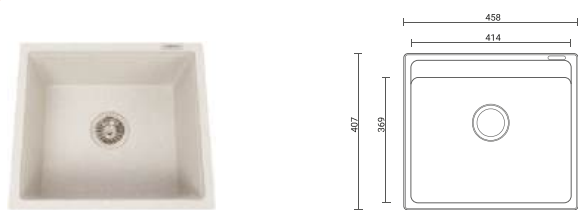

JIO 1816

CAT. MODEL	JIO-1816 Single Bowl Kitchen Sink		
Overall Size (Inch/mm)	18 x 16 x 08 457 x 407 x 200		
Material	Natural Quartz		
MRP Space Grey	7,745/-	Light Brown	7,745/-
MRP Metallic Black	8,085/-	Sky White	7,745/-
MRP Cemento Grey	8,085/-	Mocha Brown	8,085/-