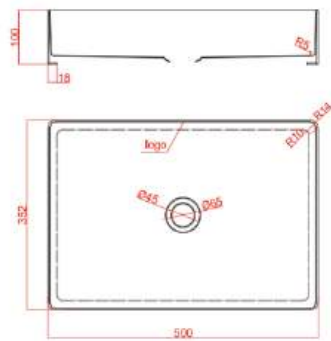

PVD
Bathroom Basin

Featuring:
PWB 03 in gold finish
PF 01 in gun metal finish

PWB 03

Bathroom Basin Rectangle

Dimensions	
Overall Size(mm)	
500 X 352 X 100mm	

Thickness	3.0 + 1.0mm

MRP : ₹		
Gold	Rose Gold	Gun Metal
37700	37700	37700

*Included matching pop-up waste