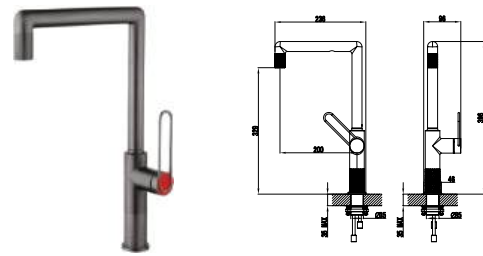

CAT. MODEL	MRP (₹)
BF 13GB	26,550

Finish: Gun Metal