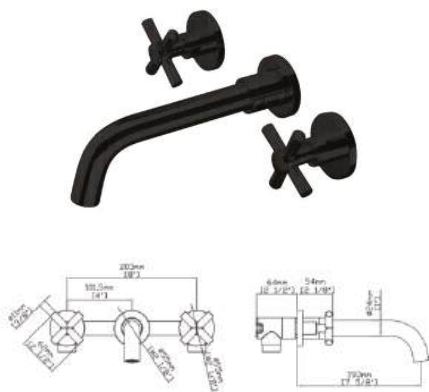

PF 03	
Wall Mounted Two Way Basin Mixer	
Material	Brass
MRP : ₹	
Brush Gold	Gun Metal
22000	26100