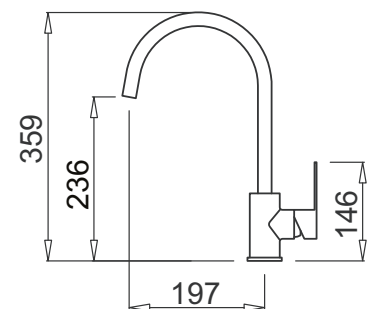

Best 450

CAT. MODEL	BEST 450 Double Bowl Kitchen Sink
Overall Size (Inch/mm)	32 x 20 x 08 860 x 510 x 200
Material	Metaltek
Colors	Aluminium
MRP Aluminium	₹ 42,755/-

Mixer Collection BEST

Blade Mixer

Lever mixer with inclined swivel spout.

Mixer hole dimensions: Ø 35 mm

Cat. Model	Finish	MRP (₹)
Blade A	Aluminium	64,010/-
Blade B	Chrome	60,800/-

Bridge Mixer

Lever mixer with swivel spout.

Mixer hole dimensions: Ø 35 mm

Cat. Model	Finish	MRP (₹)
Bridge B	Chrome	31,545/-

Dove Plus

Lever mixer with high swivel spout and pull-out shower.

Mixer hole dimensions: Ø 35 mm

Cat. Model	Finish	MRP (₹)
Dove Plus A	Aluminium	62,515/-
Dove Plus B	Chrome	60,225/-

 <p>Colander 01</p> <p>Cat Model: AVI03001 Size: 322 x 194 x 95 mm MRP: ₹ 12,100/-</p>	 <p>Colander 02</p> <p>Cat Model: AVI03000 Size: 444 x 142 x 103 mm MRP: ₹ 12,100/-</p>	 <p>Basket 01</p> <p>Cat Model: ACI01306 Size: 444 x 292 x 82 mm MRP: ₹ 9,805/-</p>	 <p>Basket 02</p> <p>Cat Model: ACI01301 Size: 299 x 384 x 175 mm MRP: ₹ 8,655/-</p>	 <p>Glass Chopping Board</p> <p>Cat Model: ATV01002 MRP: ₹ 14,165/-</p>
---	--	--	---	--