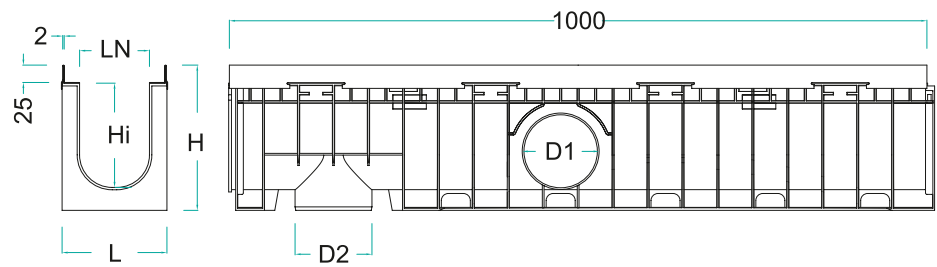

Channel Dimensions

Cat Model	Grating	Load Class	Size	L	H	LN	Hi	D1	D2	MRP (₹)
EVOMAX 100 S	Galvanized Mesh 30x10	B 125	1000	150	134	100	75	2x ϕ 63	1xϕ110	16,500
EVOMAX 200 S	Ductile Iron Grating (18 mm slot)	C 250	1000	250	134	200	75	2x ϕ 63	1xϕ110 1xϕ160	29,500

All sizes are in mm

JAYNA® Technodrain
ART OF QUALITY
EVOMAX