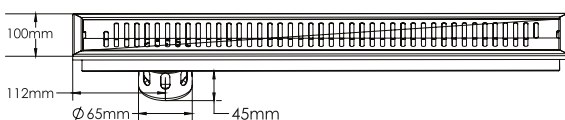

DIMENSIONS		MRP (₹)
Cat. Model	Overall Size (mm)	Matt
PSC 06	82 x 300 x 25	5,980
PSC 07	82 x 450 x 25	6,870
PSC 08	82 x 600 x 25	7,780
PSC 09	82 x 750 x 25	8,810
PSC 10	82 x 1000 x 25	10,130
PSC 11	100 x 300 x 25	6,870
PSC 12	100 x 450 x 25	7,930
PSC 13	100 x 600 x 25	8,970
PSC 14	100 x 750 x 25	10,170
PSC 15	100 x 1000 x 25	11,600

DIMENSIONS		MRP (₹)
Cat. Model	Overall Size (mm)	Matt
JSC 01	100 x 300 x 30	5,470
JSC 02	100 x 450 x 30	6,310
JSC 03	100 x 600 x 30	7,150
JSC 04	100 x 800 x 30	8,110
JSC 05	100 x 1000 x 30	9,320

DIMENSIONS		MRP (₹)
Cat. Model	Overall Size (mm)	Matt
CSC 06	100 x 300 x 30	5,470
CSC 07	100 x 450 x 30	6,310
CSC 08	100 x 600 x 30	7,150
CSC 09	100 x 800 x 30	8,110
CSC 10	100 x 1000 x 30	9,320
CSC 11	125 x 300 x 30	5,900
CSC 12	125 x 450 x 30	6,840
CSC 13	125 x 600 x 30	7,700
CSC 14	125 x 800 x 30	8,650
CSC 15	125 x 1000 x 30	9,850
CSC 16	150 x 600 x 30	9,240
CSC 17	150 x 1000 x 30	11,870
CSC 21	125 x 1200 x 30	13,020
CSC 22	125 x 1500 x 30	16,230
CSC 23	125 x 2000 x 30	21,680
CSC 24	150 x 1500 x 30	19,440

WATER DRAINER

Each shower channel is fitted with AISI-304 (18/8) grade stainless steel Water Drainer. It gives freedom from insects, cockroaches and bad odour.

*Shower Channel Customisation possible of any size on request up to 2200 mm single piece.

Available in side hole and centre hole possible on request.

Made from high grade AISI-304 (18/8) Stainless Steel (18% Chrome, 8% Nickel)

www.jaynasinks.com