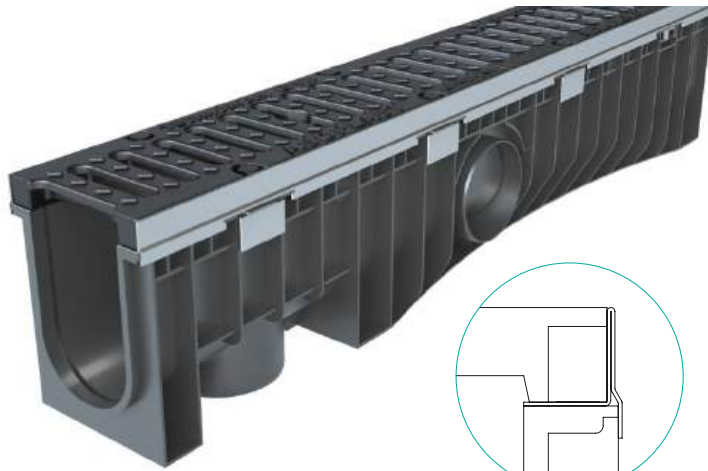

EN1433 - Loading class

SUITABLE FOR

B 125 C 250

evomax

TECHNODRAIN SYSTEM

The Technodrain Evomax system is composed of:

- Channel body in PE-HD with a galvanized steel frame, 2 mm depth
- Height of frame 25 mm
- Can be used with Evo gratings up to the class C250
- Ideal for parking areas and brick pavements