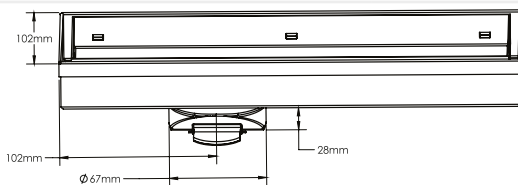

Available in side hole and centre hole possible on request.