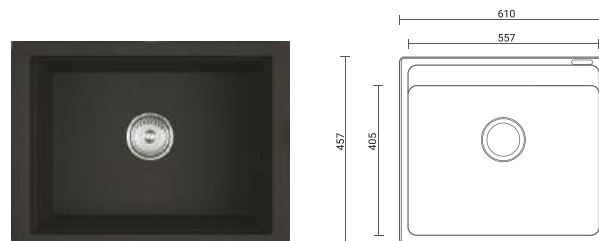

JIO 2418

CAT. MODEL	JIO-2418 Single Bowl Kitchen Sink		
Overall Size (Inch/mm)	24 x 18 x 08 610 x 457 x 200		
Material	Natural Quartz		
MRP Space Grey	9,130/-	Light Brown	9,130/-
MRP Metallic Black	9,625/-	Sky White	9,130/-
MRP Cemento Grey	9,625/-	Mocha Brown	9,625/-