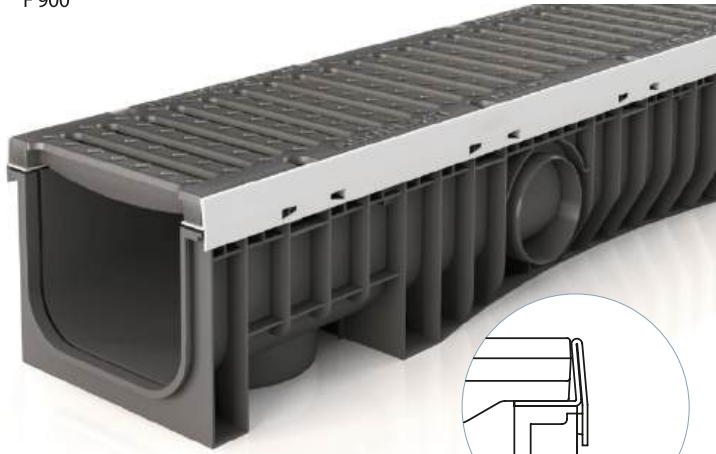

EN1433 - Loading class
SUITABLE FOR

D 400 F 900

exel

TECHNODRAIN SYSTEM

The Technodrain Exel system is composed of:

- Channel body in PE-HD with a galvanized steel frame, 4 mm depth
- Height of frame, 25 mm
- Can be used up to class F900
- Ideal for road drainage, crossings, parking and unloading areas for heavy vehicles, where the system has to support high loads linked with high crossing speeds

Channel Dimensions