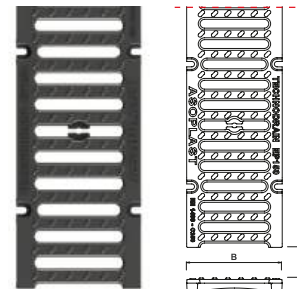

C 250

Ductile iron grating (18 mm slot)