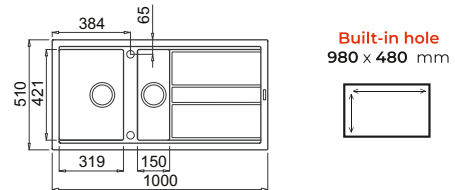

CAT. MODEL	BEST 475 Kitchen Sink with Vegetable Bowl / Drain Board
Overall Size (Inch/mm)	39.5 x 20 x 08 1000 x 510 x 200
Material	Metaltek
Colors	Aluminium & Ghisa
MRP Aluminium	₹ 47,640/-
MRP Ghisa	₹ 46,370/-