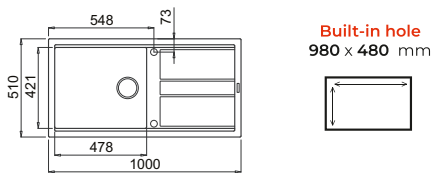

Best 500

CAT. MODEL	BEST 500 Double Bowl with Single Drain Board
Overall Size (Inch/mm)	45.5 x 20 x 08 1160 x 510 x 200
Material	Metaltek
Colors	Aluminium
MRP Aluminium	₹ 50,080/-

Best 480

CAT. MODEL	BEST 480 Single Bowl Kitchen Sink with Drain Board
Overall Size (Inch/mm)	39.5 x 20 x 08 1000 x 510 x 200
Material	Metaltek
Colors	Aluminium & Ghisa
MRP Aluminium	₹ 39,045/-
MRP Ghisa	₹ 37,785/-