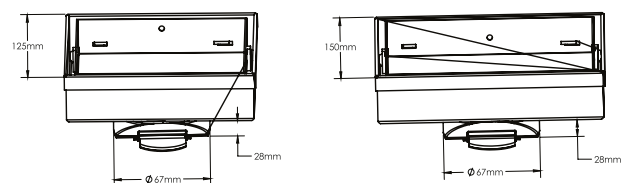

Available in side hole and centre hole possible on request.

MARBLE / TILE INSERT

Square Marble / Tile Insert Channel Thickness: 1mm

Cat. Model	DIMENSIONS	MRP (₹)
	Overall Size (mm)	Matt
MI - 06A	102 X 102 X 33 mm	1,680
MI - 06	125 X 125 X 33 mm	1,790
MI - 07	150 X 150 X 33 mm	2,150