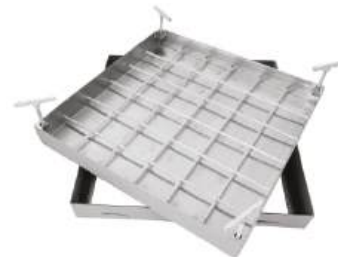

Step of Installation

on Sewerage Chamber

1. **Cast Iron Cover**
   only for demonstration purposes.
2. **Outer Cover**
3. **Inner Cover**

* Customization possible of any size on request

Step of Installation

on Normal Chamber

1. **Outer Cover**
2. **Inner Cover**