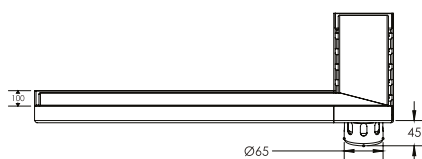

DIMENSIONS		MRP (₹)
Cat. Model	Overall Size (mm)	Matt
MSC 06	102 x 102 x 30	2,780
MSC 07	125 x 125 x 30	3,050
MSC 08	150 x 150 x 30	3,700

MARBLE/TILE INSERT
CORNER SHOWER CHANNEL Thickness 2.5mm

DIMENSIONS		MRP (₹)
Cat. Model	Overall Size (mm)	Matt
CMSC 02	100 x 450 x 450	12,950
CMSC 03	100 x 600 x 600	15,500