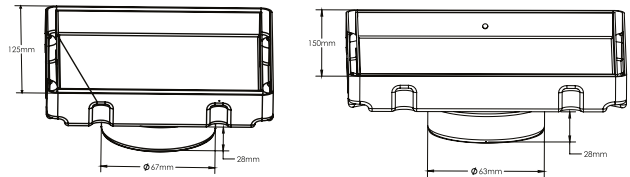

MARBLE / TILE INSERT

Rectangular Marble / Tile Insert Channel Thickness: 1mm

Cat. Model	DIMENSIONS	MRP (₹)
	Overall Size (mm)	Matt
MI - 01A	102 X 300 X 33 mm	5,360
MI - 01	102 X 450 X 33 mm	5,990
MI - 02	102 X 600 X 33 mm	7,040
MI - 03	102 X 750 X 33 mm	8,450
MI - 04	102 X 900 X 33 mm	10,610
MI - 05	102 X 1000 X 33 mm	12,080