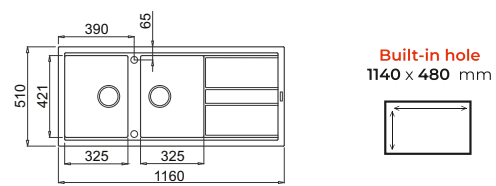

Best 500

CAT. MODEL	BEST 500 Double Bowl with Single Drain Board
Overall Size (Inch/mm)	45.5 x 20 x 08 1160 x 510 x 200
Material	Metaltek
Colors	Aluminium
MRP Aluminium	₹ 50,080/-

Best 480

CAT. MODEL	BEST 480 Single Bowl Kitchen Sink with Drain Board
Overall Size (Inch/mm)	39.5 x 20 x 08 1000 x 510 x 200
Material	Metaltek
Colors	Aluminium & Ghisa
MRP Aluminium	₹ 39,045/-
MRP Ghisa	₹ 37,785/-