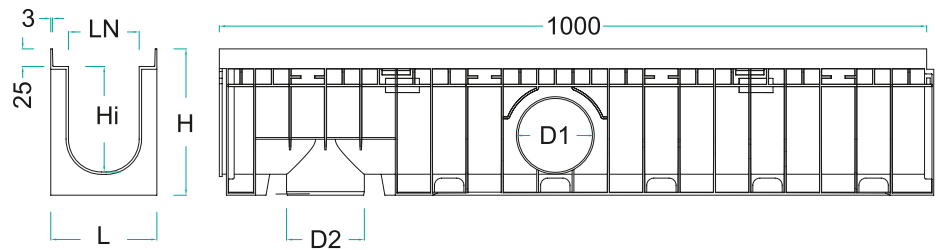

EN1433 - Loading class
SUITABLE FOR

A 15   B 125

evo

The Technodrain Evo system is composed of:

- Channel body in PE-HD including containing edge of 3 mm depth.
- Height of edge, 25 mm.
- Can be used with PE-HD gratings
- Extremely versatile, it is ideal for DIY, parking areas, parks and gardens, swimming pools and sporting installations.
- Various systems for fastening gratings

Channel Dimensions

Technodrain
EVO

JAYNA
ART OF QUALITY

Cat Model	Grating	Load Class	Size	L	H	LN	Hi	D1	D2	MRP (₹)
EVO 100 S (A)	Slotted Stainless steel 304	A 15	1000	150	133	100	75	2x ϕ 63	1xϕ110	13,500
EVO 100 S (B)	Slotted Galvanized Steel	A 15	1000	150	133	100	75	2x ϕ 63	1xϕ110	5,500
EVO 100 S (C)	Galvanized Mesh 30 X 10	B 125	1000	150	133	100	75	2x ϕ 63	1xϕ110	12,800

All sizes are in mm