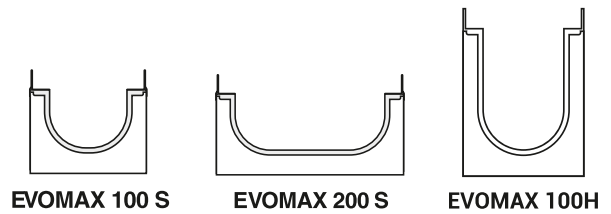

Channel Dimensions

Cat Model	Grating	Load Class	Size	L	H	LN	Hi	D1	D2	MRP (₹)
EVOMAX 100 S	Galvanized Mesh 30x10	B 125	1000	150	134	100	75	2x ϕ 63	1xϕ110	16,500
EVOMAX 200 S	Ductile Iron Grating (18 mm slot)	C 250	1000	250	134	200	75	2x ϕ 63	1xϕ110 1xϕ160	29,500

All sizes are in mm

JAYNA® Technodrain
ART OF QUALITY
EVOMAX