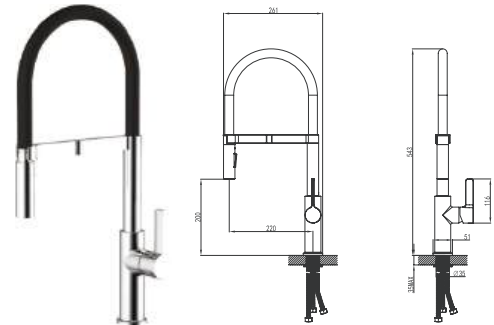

CAT. MODEL	MRP (₹)
BF 06R	20,100

Finish: Chrome
∴ Mixer with RO Filter Water