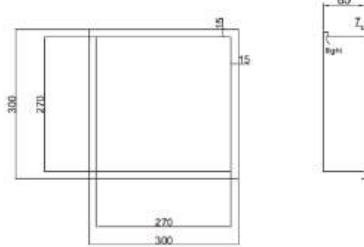

Wall Niche comes in three different finishes - Gold , Rose Gold and Gun Metal.

PWN 300
PVD Wall Niche

Dimensions	
Overall Size(mm)	Wall Cutout size
300 X 300 X 85mm	277 x 287 x 125mm

MRP : ₹		
Gold	Rose Gold	Gun Metal
20350	20350	20350