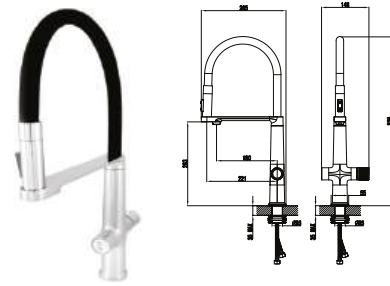

Finish: Chrome
∴ Pullout Mixer

Note: 9-12 Ltr Flow rate shall require 3-5 bar water pressure. Pressure pump is advised.

COLLECTION
International

CAT. MODEL	MRP (₹)
BF 10R	10,800

Finish: Chrome
With RO Filter Function