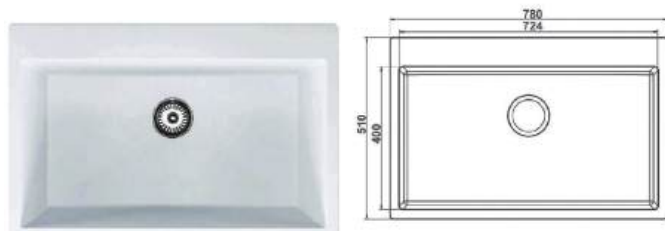

JIO 3120

CAT. MODEL	JIO-3120 Single Bowl Kitchen Sink		
Overall Size (Inch/mm)	31 x 20 x 09 780 x 510 x 225		
Material	Natural Quartz		
MRP Metallic Black	18,040/-	Light Brown	17,125/-
MRP Space Grey	17,125/-	Sky White	17,125/-
Mocha Brown	18,040/-	Cemento Grey	18,040/-