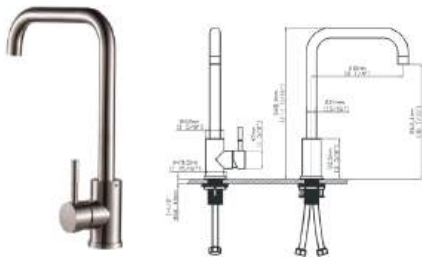

304 Stainless Steel Faucets

(Single Lever Kitchen Mixers- International Satin Finish)

CAT. MODEL	MRP (₹)
SF 01 A	9,150
Finish	Satin Finish