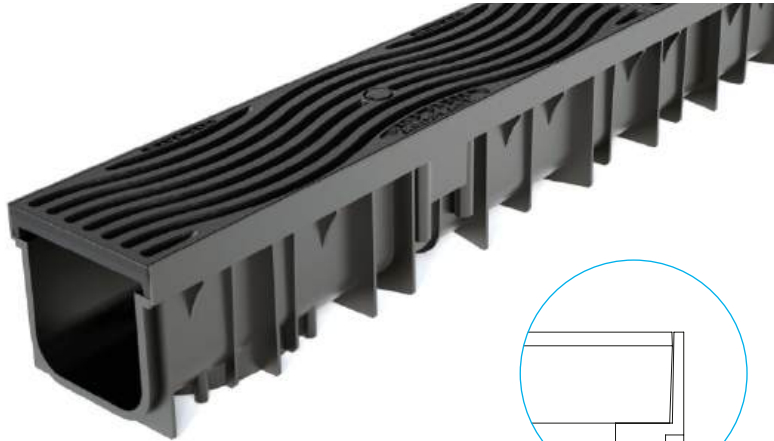

SUITABLE FOR

A 15

B 125

Wave 110

Wavedrain 110 is composed of:

- PE-PP channel body with integrated protection edges high 20 mm.
- Wide range of gratings from A15 to B125.
- HDPE fixing bars for gratings.
- Perfect for residential construction, gardens and sports installations.