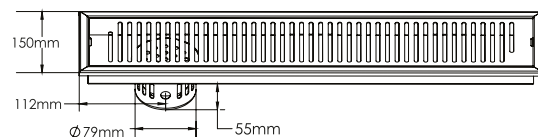

DIMENSIONS		MRP (₹)
Cat. Model	Overall Size (mm)	Matt
PSC 06	82 x 300 x 25	5,980
PSC 07	82 x 450 x 25	6,870
PSC 08	82 x 600 x 25	7,780
PSC 09	82 x 750 x 25	8,810
PSC 10	82 x 1000 x 25	10,130
PSC 11	100 x 300 x 25	6,870
PSC 12	100 x 450 x 25	7,930
PSC 13	100 x 600 x 25	8,970
PSC 14	100 x 750 x 25	10,170
PSC 15	100 x 1000 x 25	11,600

DIMENSIONS		MRP (₹)
Cat. Model	Overall Size (mm)	Matt
JSC 01	100 x 300 x 30	5,470
JSC 02	100 x 450 x 30	6,310
JSC 03	100 x 600 x 30	7,150
JSC 04	100 x 800 x 30	8,110
JSC 05	100 x 1000 x 30	9,320

DIMENSIONS		MRP (₹)
Cat. Model	Overall Size (mm)	Matt
CSC 06	100 x 300 x 30	5,470
CSC 07	100 x 450 x 30	6,310
CSC 08	100 x 600 x 30	7,150
CSC 09	100 x 800 x 30	8,110
CSC 10	100 x 1000 x 30	9,320
CSC 11	125 x 300 x 30	5,900
CSC 12	125 x 450 x 30	6,840
CSC 13	125 x 600 x 30	7,700
CSC 14	125 x 800 x 30	8,650
CSC 15	125 x 1000 x 30	9,850
CSC 16	150 x 600 x 30	9,240
CSC 17	150 x 1000 x 30	11,870
CSC 21	125 x 1200 x 30	13,020
CSC 22	125 x 1500 x 30	16,230
CSC 23	125 x 2000 x 30	21,680
CSC 24	150 x 1500 x 30	19,440

WATER DRAINER

Each shower channel is fitted with AISI-304 (18/8) grade stainless steel Water Drainer. It gives freedom from insects, cockroaches and bad odour.

*Shower Channel Customisation possible of any size on request up to 2200 mm single piece.

Available in side hole and centre hole possible on request.

Made from high grade AISI-304 (18/8) Stainless Steel (18% Chrome, 8% Nickel)

www.jaynasinks.com