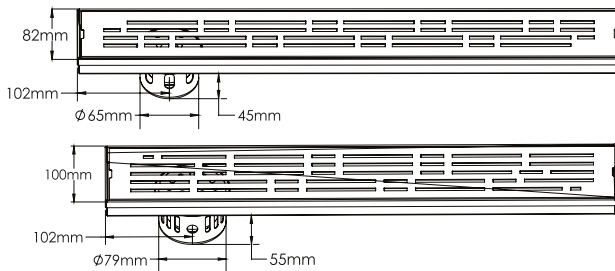

AISI 304
18/8 STEEL

RUST
PROOF

LIFETIME
WARRANTY

100%
Non-Magnetic

Featuring above is PARKER series shower channel

PARKER
SHOWER CHANNEL

DIMENSIONS		MRP (₹)
Cat. Model	Overall Size (mm)	Matt
PSC 06	82 x 300 x 25	5,980
PSC 07	82 x 450 x 25	6,870
PSC 08	82 x 600 x 25	7,780
PSC 09	82 x 750 x 25	8,810
PSC 10	82 x 1000 x 25	10,130
PSC 11	100 x 300 x 25	6,870
PSC 12	100 x 450 x 25	7,930
PSC 13	100 x 600 x 25	8,970
PSC 14	100 x 750 x 25	10,170
PSC 15	100 x 1000 x 25	11,600