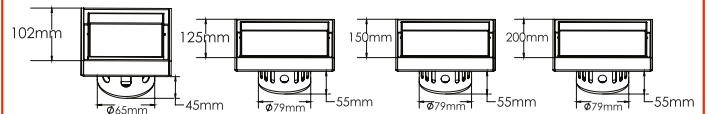

DIMENSIONS		MRP (₹)
Cat. Model	Overall Size (mm)	Matt
ASC 06	102 x 102 x 23	2,460
ASC 07	125 x 125 x 23	2,710
ASC 08	150 x 150 x 23	3,440
ASC 09	200 x 200 x 23	6,310

MAGNUM
RECTANGULAR MARBLE INSERT CHANNEL
Thickness 2.5mm