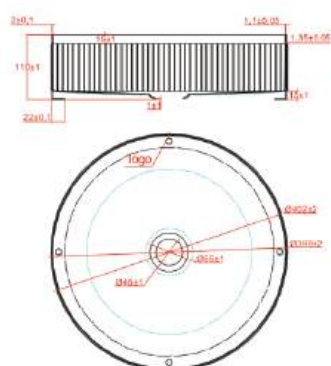

Dimensions	
Overall Size(mm)	
Ø 400 X 400 X 110mm	

Thickness	1.35 + 2.0 + 1.1mm
-----------	--------------------

MRP : ₹		
Gold	Rose Gold	Gun Metal
46100	46100	46100

Gold

Rose Gold

Gun Metal

*Included matching pop-up waste