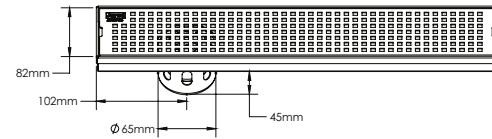

CCSC
CARTIER CORNER SHOWER CHANNEL