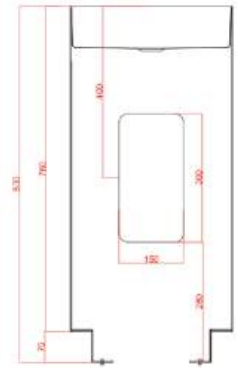

PWB 09

Free Standing Bathroom Basin

Dimensions	
Overall Size(mm)	Depth of Basin
380 X 830mm	100mm

Thickness	1.5 + 1.1mm

MRP : ₹		
Gold	Rose Gold	Gun Metal
104650	104650	104650

*Included matching pop-up waste