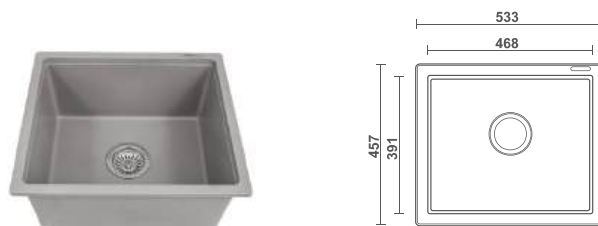

JIO 1816

CAT. MODEL	JIO-1816 Single Bowl Kitchen Sink		
Overall Size (Inch/mm)	18 x 16 x 08 457 x 407 x 200		
Material	Natural Quartz		
MRP Space Grey	7,745/-	Light Brown	7,745/-
MRP Metallic Black	8,085/-	Sky White	7,745/-
MRP Cemento Grey	8,085/-	Mocha Brown	8,085/-