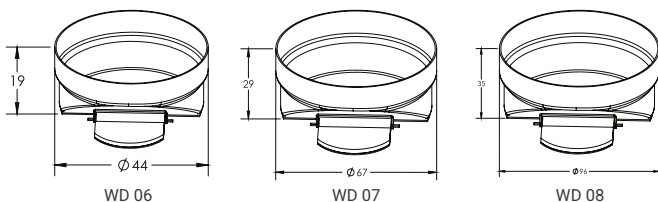

WATER DRAINER

*Shower Channel Customisation possible of any size on request up to 2200 mm single piece.