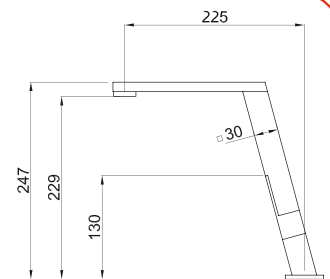

Lever mixer with inclined swivel spout.

Mixer hole dimensions: Ø 35 mm

Cat. Model	Finish	MRP (₹)
Blade A	Aluminium	64,010/-
Blade B	Chrome	60,800/-