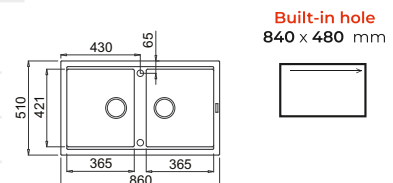

Best 450

CAT. MODEL	BEST 450 Double Bowl Kitchen Sink
Overall Size (Inch/mm)	32 x 20 x 08 860 x 510 x 200
Material	Metaltek
Colors	Aluminium
MRP Aluminium	₹ 42,755/-

Mixer Collection BEST

Blade Mixer

Lever mixer with inclined swivel spout.