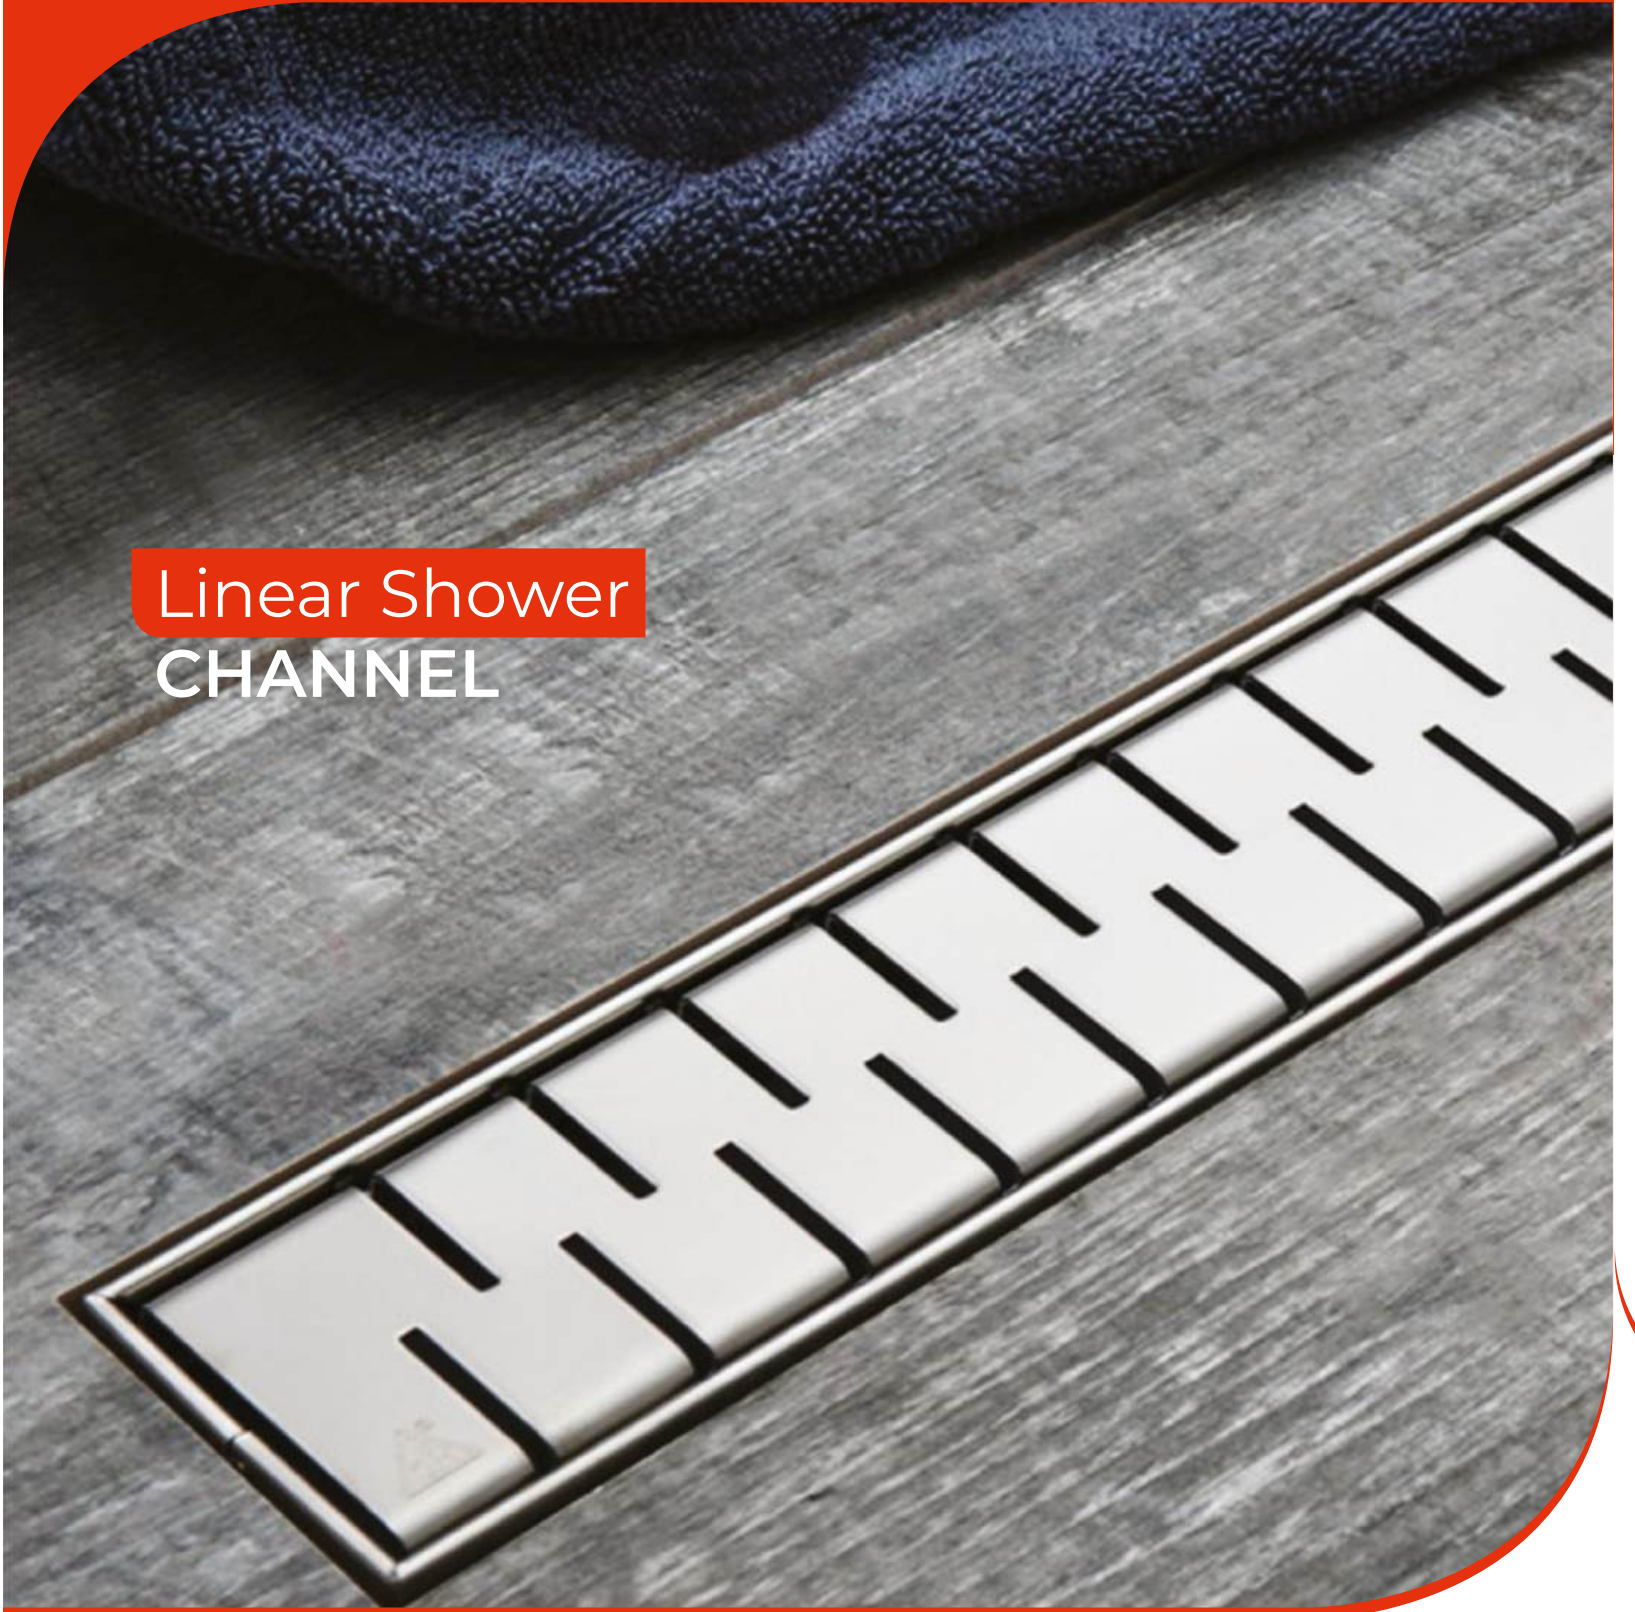

Faucets are not a part of the standard products

Made from high grade AISI-304 (18/8) Stainless Steel (18% Chrome, 8% Nickel)

www.jaynasinks.com

**SMART
SERIES**

**Linear Shower
CHANNEL**

Jayna Shower Channel