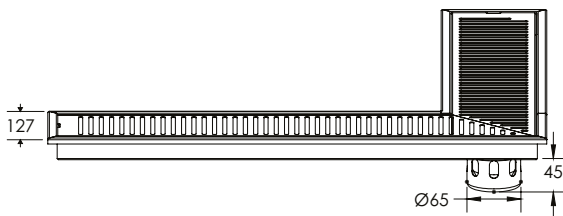

DIMENSIONS		MRP (₹)
Cat. Model	Overall Size (mm)	Matt
CCSC 02	127 x 450 x 450	10,710
CCSC 03	127 x 600 x 600	11,830

Depth 30mm