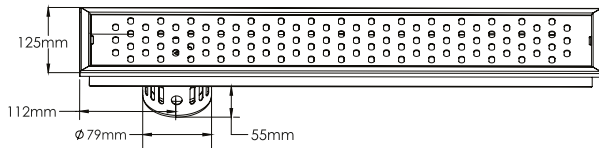

DIMENSIONS		MRP (₹)
Cat. Model	Overall Size (mm)	Matt
USC 01	125 x 300 x 30	5,900
USC 02	125 x 450 x 30	6,840
USC 03	125 x 600 x 30	7,700
USC 04	125 x 800 x 30	8,650
USC 05	125 x 1000 x 30	9,850

QUADRO
SHOWER CHANNEL

DIMENSIONS		MRP (₹)
Cat. Model	Overall Size (mm)	Matt
QSC 02	82 x 450 x 25	7,910
QSC 03	82 x 600 x 25	9,710