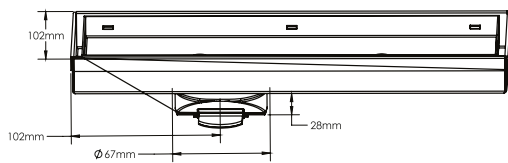

TESSA Tile Insert

AISI 304
18/8 STEEL | RUST
PROOF | LIFETIME
WARRANTY | 100%
Non-Magnetic

Shower Channel 1mm Thickness

TESSA

Rectangular tile Insert Channel Thickness: 1mm

Cat. Model	DIMENSIONS	MRP (₹)
	Overall Size (mm)	Matt
TI - 01A	102 X 300 X 27 mm	4,730
TI - 01	102 X 450 X 27 mm	5,250
TI - 02	102 X 600 X 27 mm	6,300
TI - 03	102 X 750 X 27 mm	7,560
TI - 04	102 X 900 X 27 mm	9,450
TI - 05	102 X 1000 X 27 mm	10,710