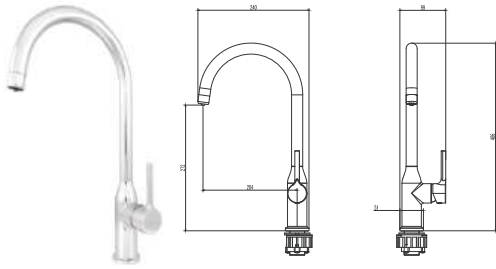

Finish: Chrome
∴ Pullout Mixer

Note: 9-12 Ltr Flow rate shall require 3-5 bar water pressure. Pressure pump is advised.

COLLECTION
International

CAT. MODEL	MRP (₹)
BF 10R	10,800

Finish: Chrome
With RO Filter Function