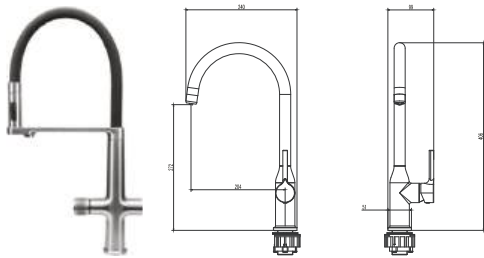

CAT. MODEL	MRP (₹)
BF 12B	34,500

Finish: Gun Metal